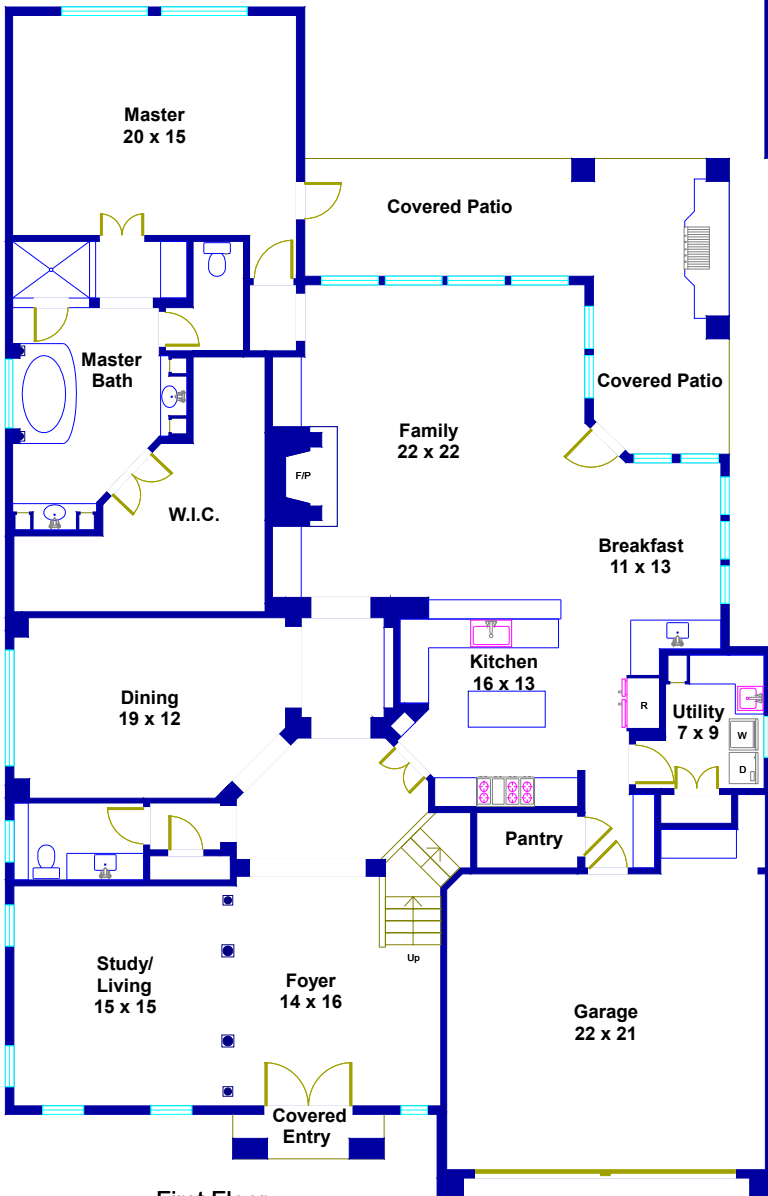

4812 Wedgewood Drive Bellaire, Texas

Second Floor

First Floor

© Floor Plan Graphics LLC 2019. This floor plan is an artistic rendering only. All dimensions are approximate. Floor Plan Graphics LLC makes no representation or warranty as to this rendering's accuracy and no measurements or dimensions should be relied upon without independent verification. This floor plan and its respective square footage materials and information remain the property of Floor Plan Graphics LLC.