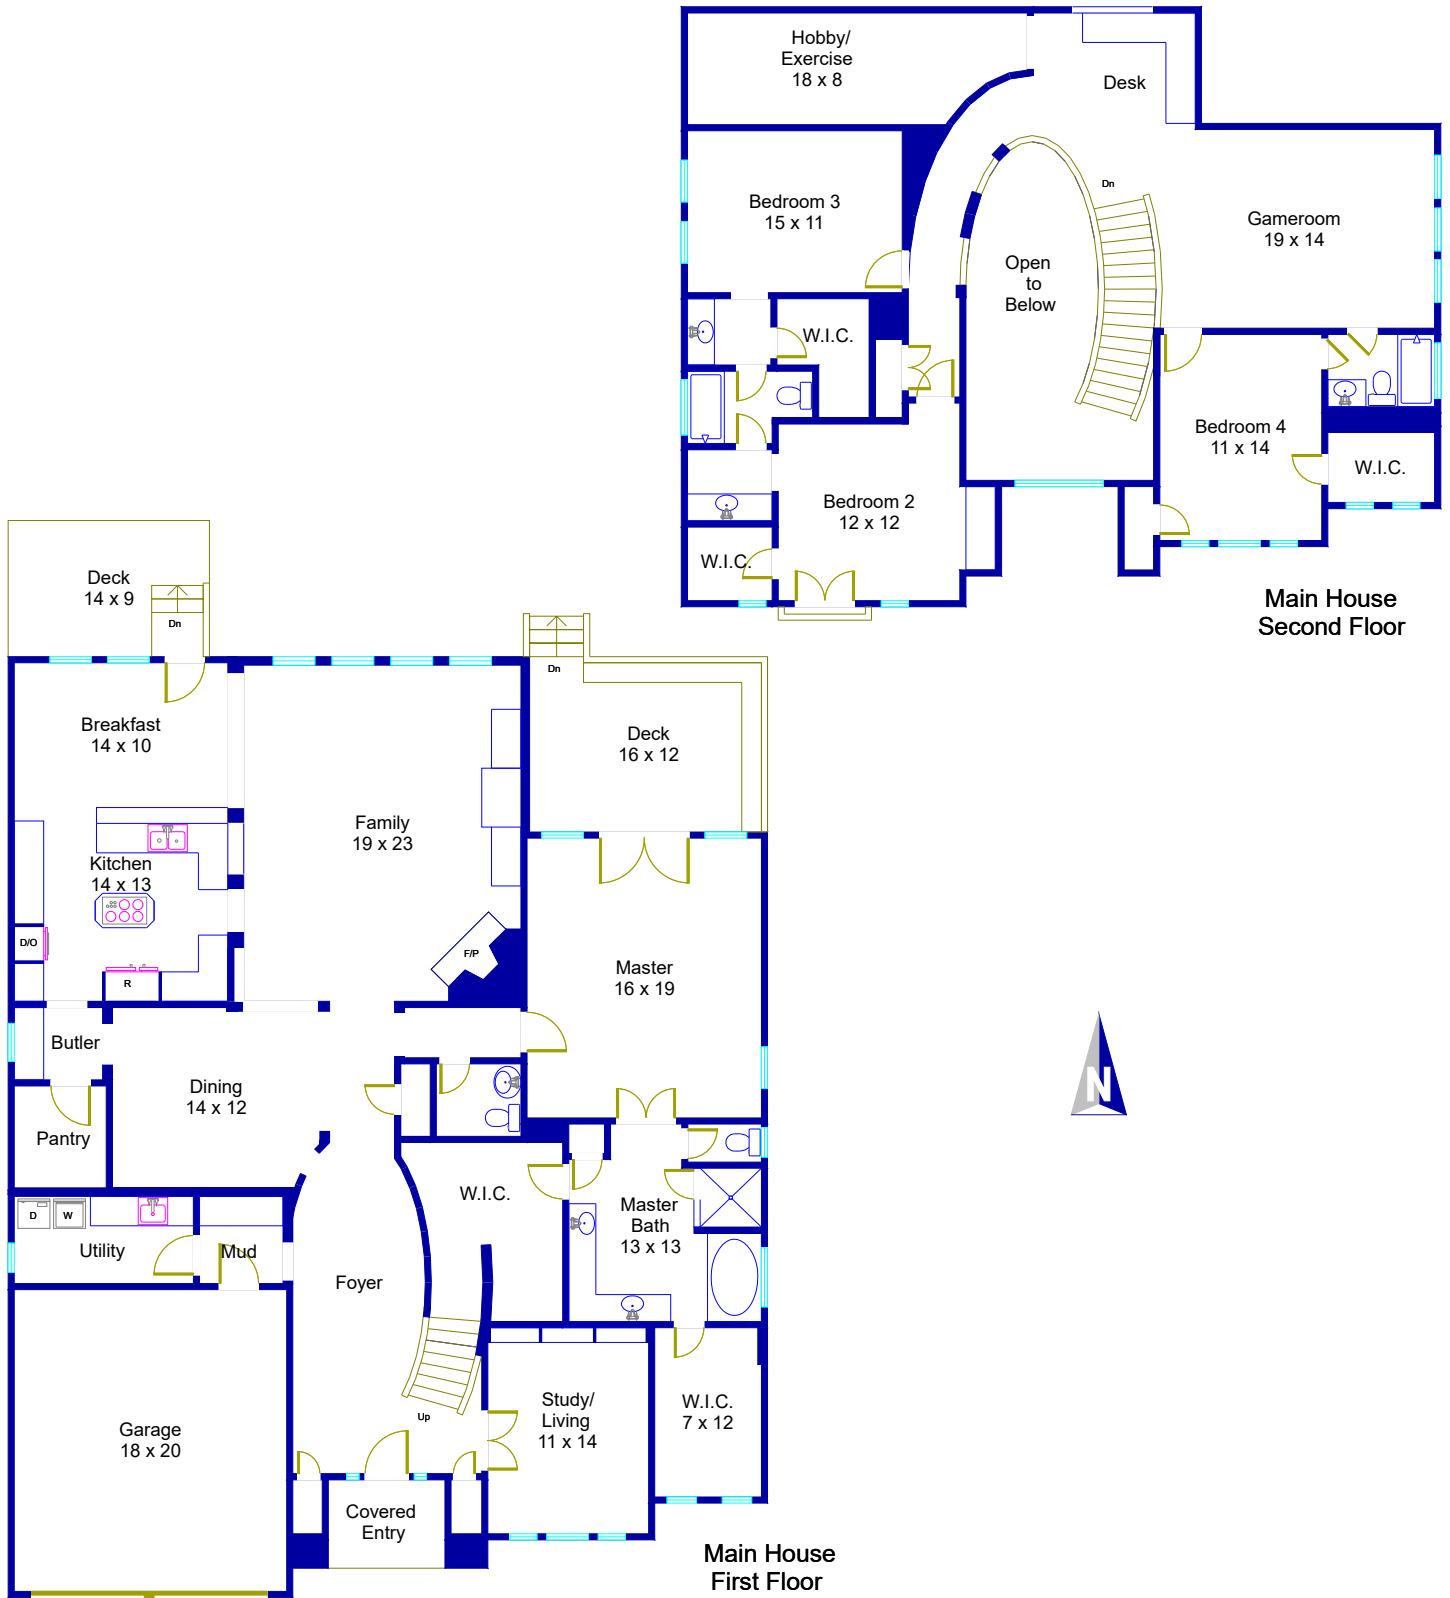

5230 Mimosa Drive Bellaire, Texas

Open
to
Below

This floor plan is an artistic rendering only. All dimensions are approximate. Floor Plan Graphics LLC makes no representation or warranty as to this rendering's accuracy and no measurements or dimensions should be relied upon without independent verification.