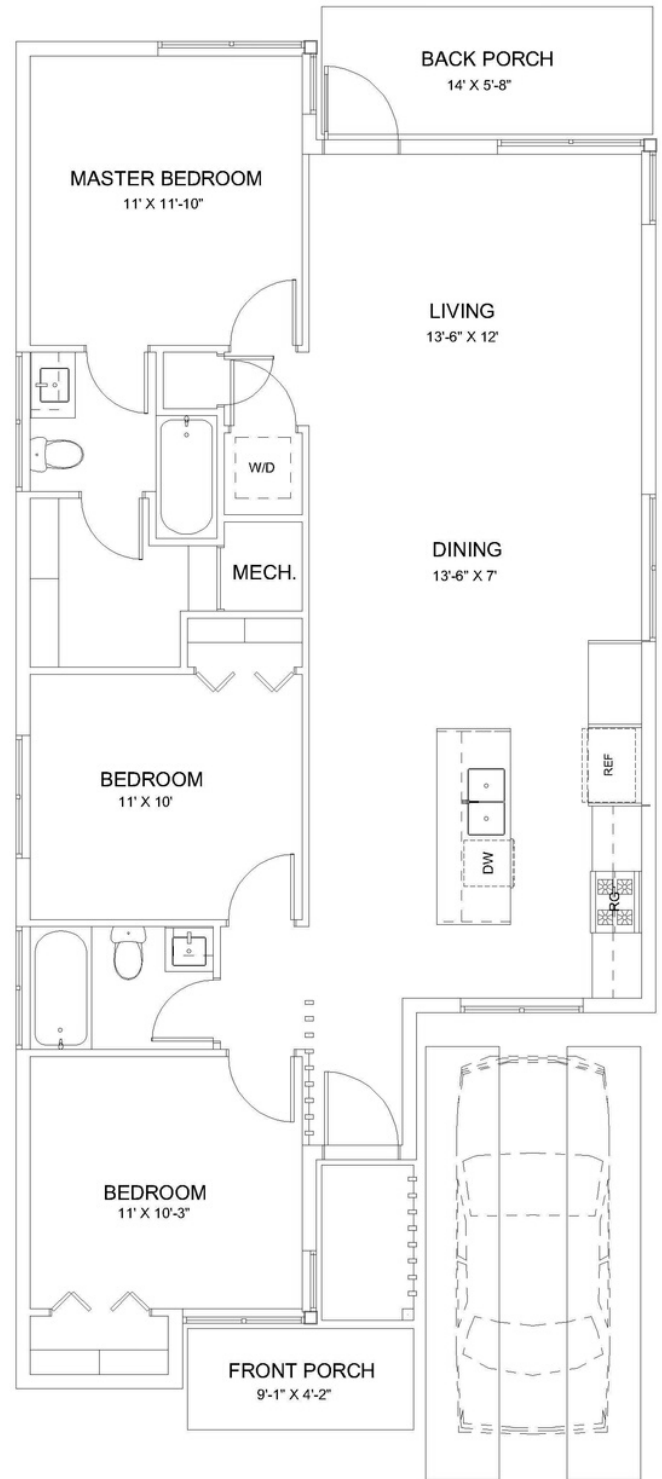

# THE SKIPPER - 1 STORY

## FEATURES

- ✓ 3 bedrooms
- ✓ 2 bathrooms
- ✓ Total Square Feet: 1033