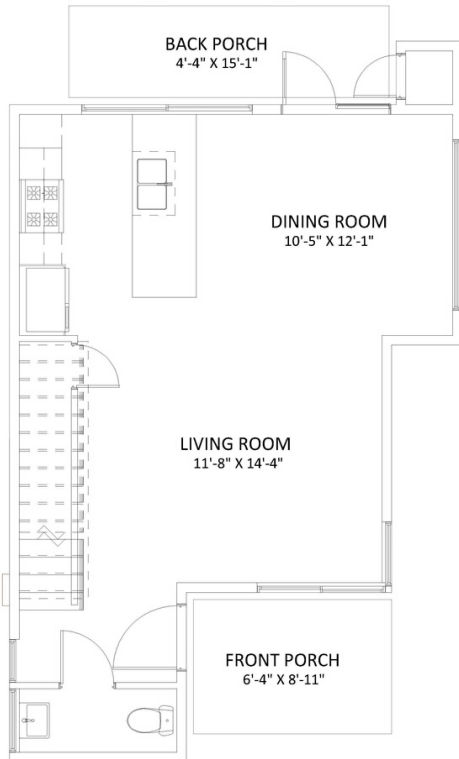

THE ADMIRAL - 2 STORY

First Floor

Second Floor

FEATURES

- ✓ 3 bedrooms
- ✓ 1.5 bathrooms
- ✓ Total Square Feet: 1030

BASE PRICE

\$214,900

8407 Madie Dr