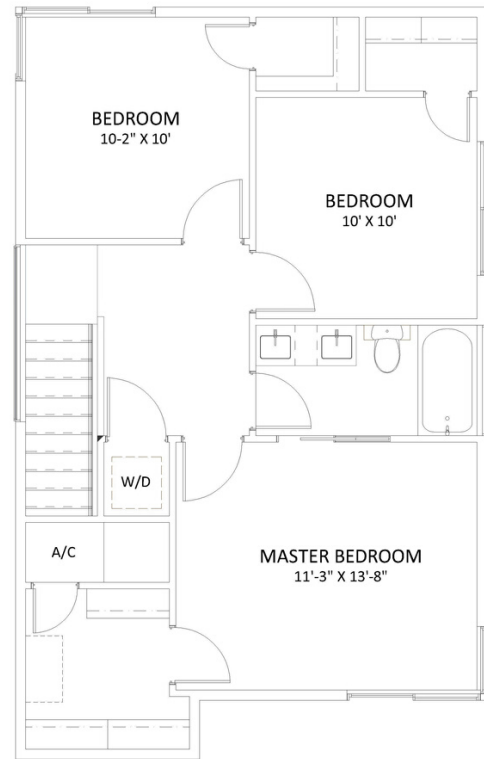

THE ADMIRAL - 2 STORY

First Floor

Second Floor

FEATURES

- ✓ 3 bedrooms
- ✓ 1.5 bathrooms
- ✓ Total Square Feet: 1030

BASE PRICE

\$214,900

8407 Madie Dr