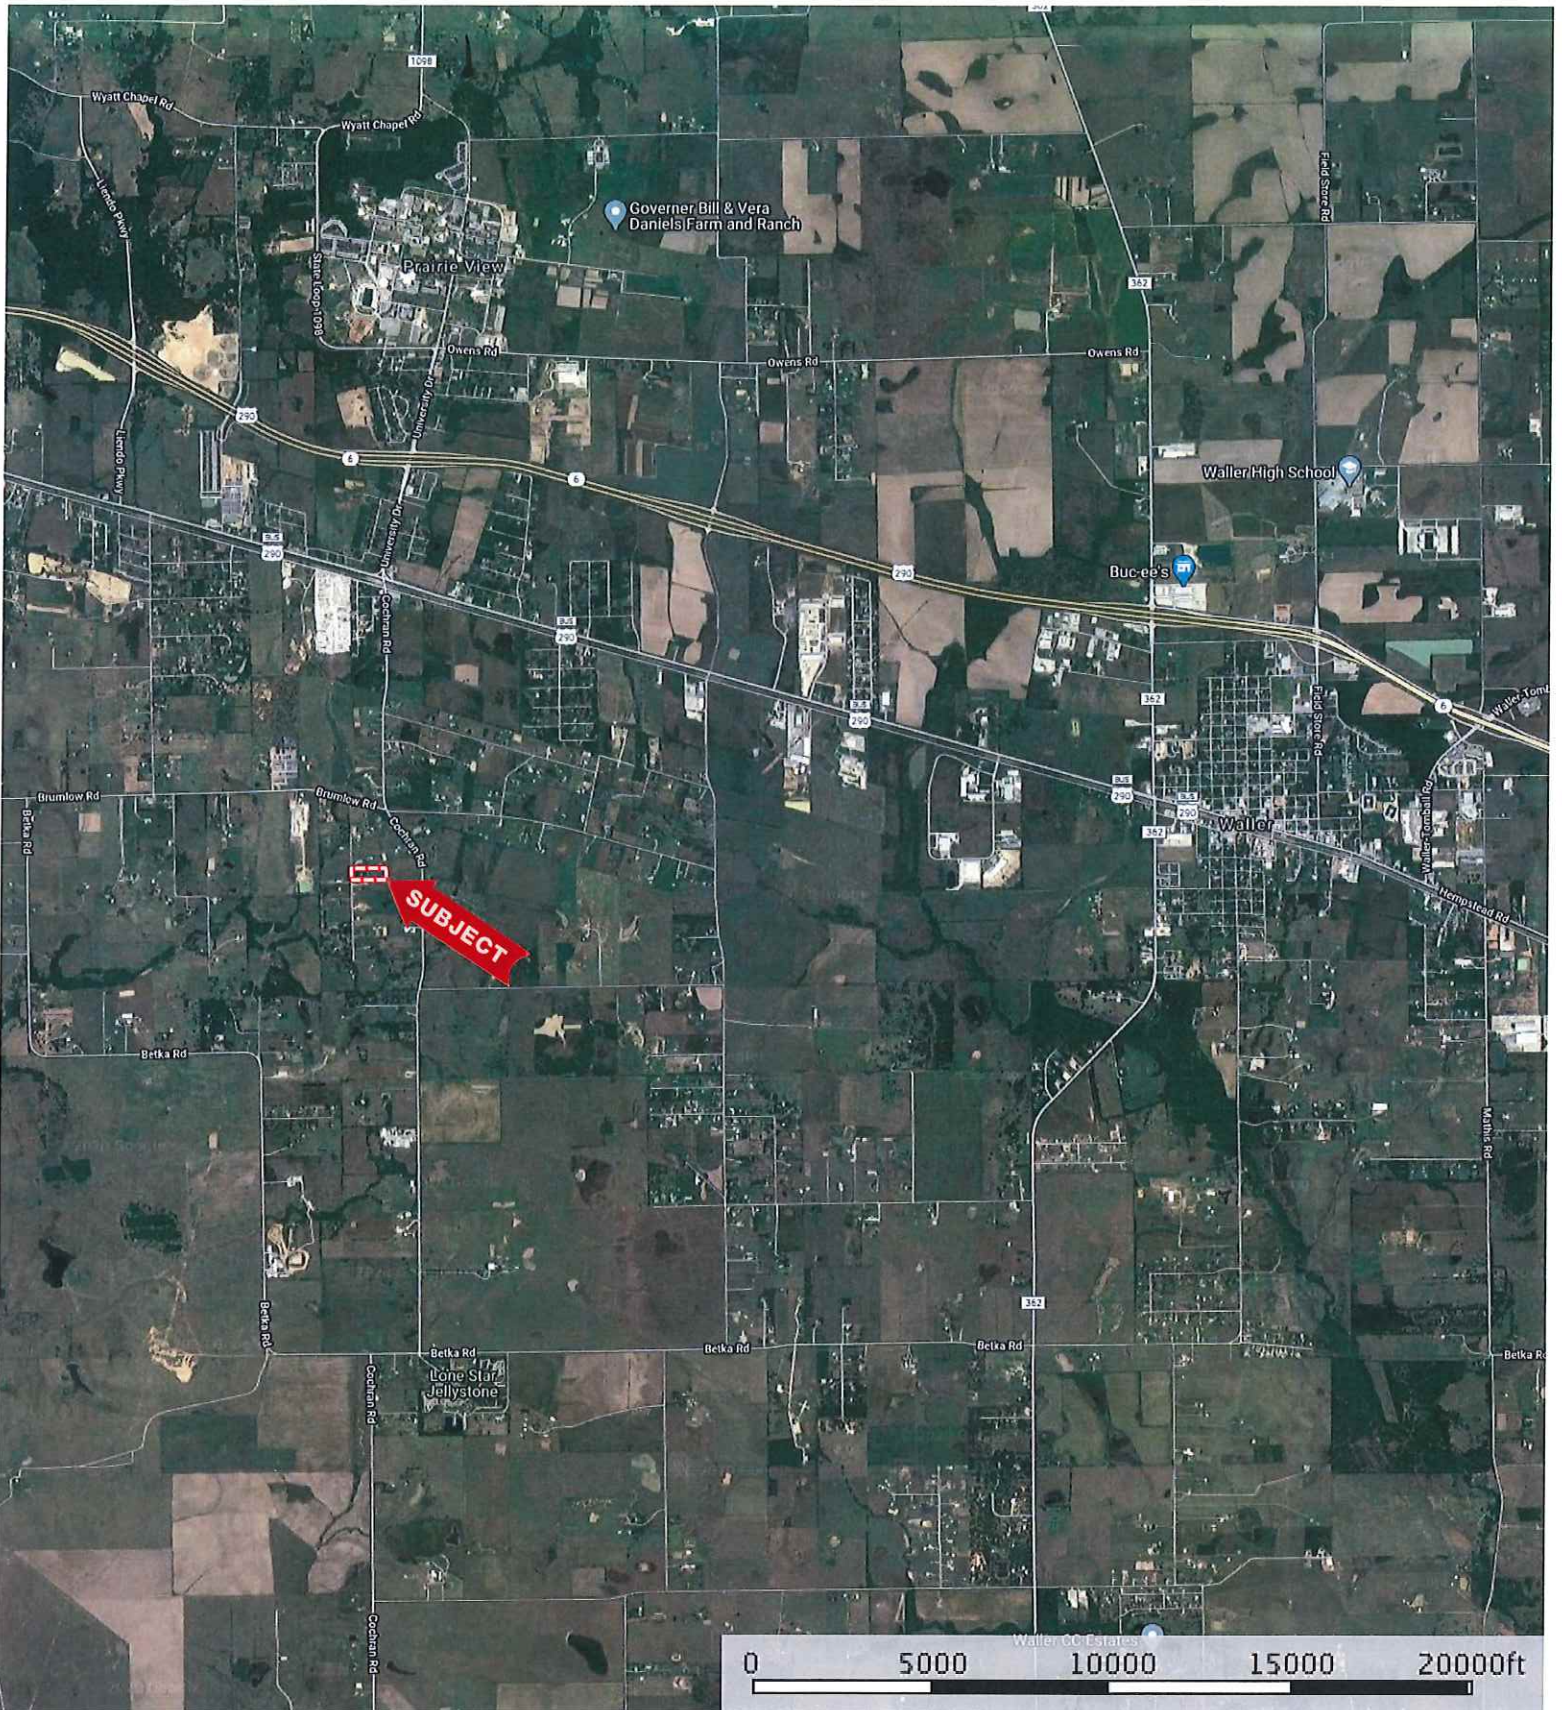

19502 Frey Rd.
Waller County, Texas, AC +/-

 Boundary

19502 Frey Rd.
Waller County, Texas, AC +/-

Google 2020 Imagery ©2020, Houston-Galveston Area Council, Maxar Technologies, Texas General Land Office, U.S. Geological Survey

 Boundary

 The information contained herein was obtained from sources deemed to be reliable. MapRight Services makes no warranties or guarantees as to the completeness or accuracy thereof.

19502 Frey Rd.
Waller County, Texas, AC +/-

- Boundary
- 100 Year Floodplain
- 500 Year Floodplain
- Floodway
- Special
- Unmapped/ Not