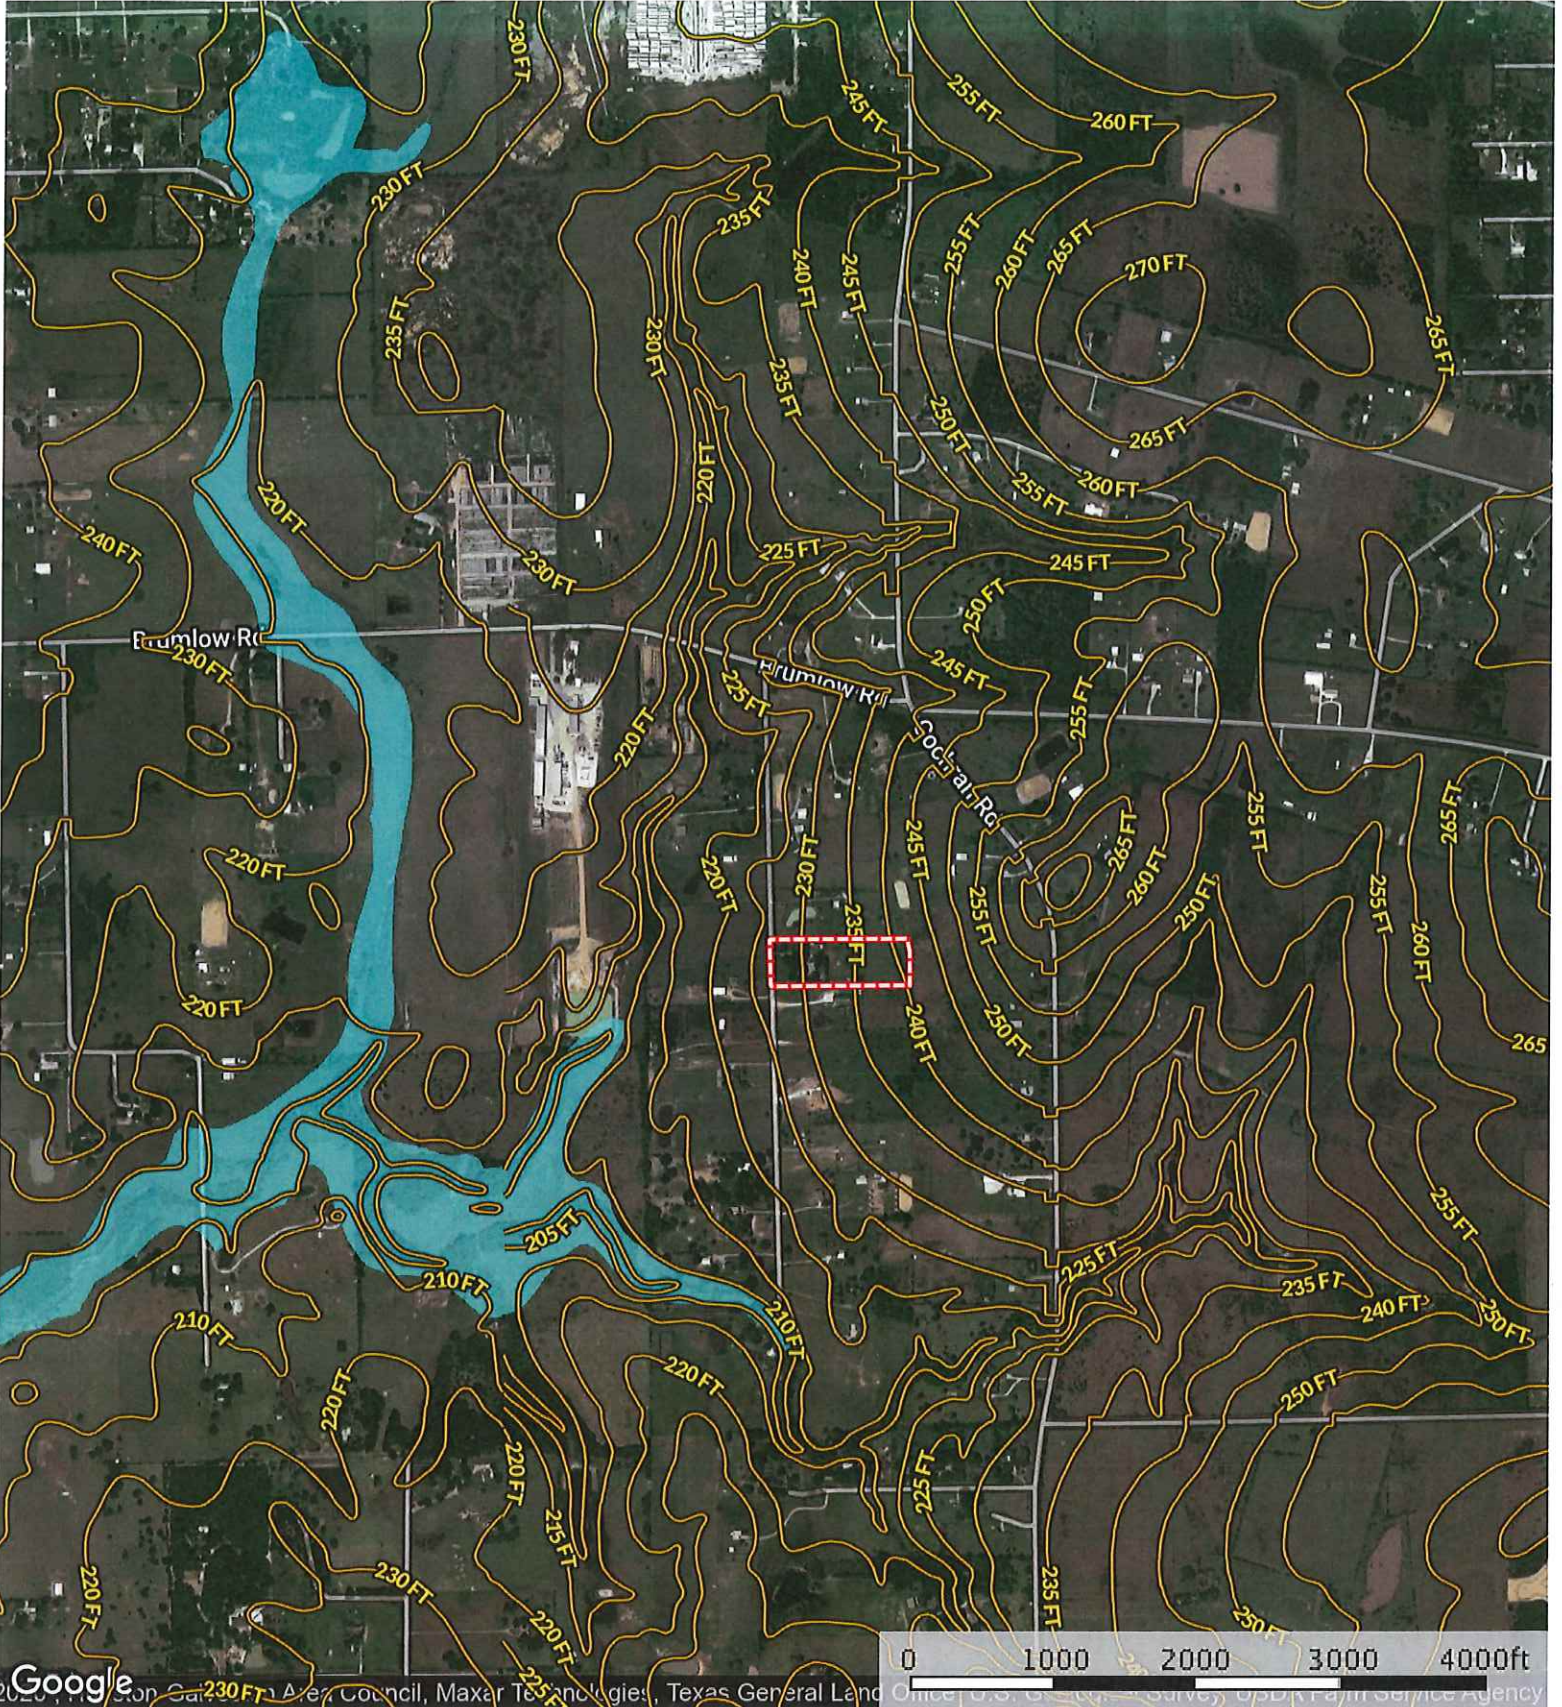

19502 Frey Rd.
Waller County, Texas, AC +/-

 Boundary

19502 Frey Rd.
Waller County, Texas, AC +/-

Google 2020 Imagery ©2020, Houston-Galveston Area Council, Maxar Technologies, Texas General Land Office, U.S. Geological Survey

 Boundary

 The information contained herein was obtained from sources deemed to be reliable. MapRight Services makes no warranties or guarantees as to the completeness or accuracy thereof.

19502 Frey Rd.
Waller County, Texas, AC +/-

- Boundary
- 100 Year Floodplain
- 500 Year Floodplain
- Floodway
- Special
- Unmapped/ Not