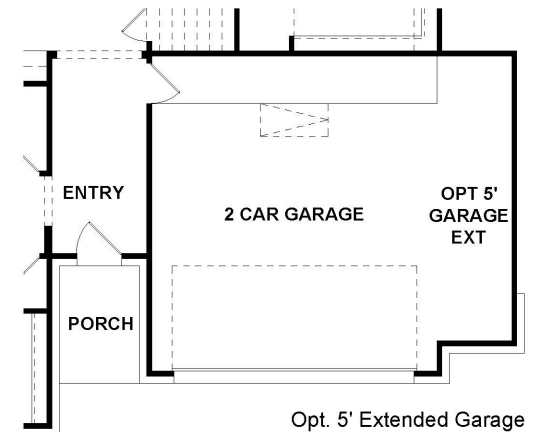

FLOOR PLANS

STILLWATER, New Chapel East | 2123

2123 Square Feet

First Floor

Second Floor

Opt. Bay Window in Master Bedroom

Opt. Extended Front Porch

Opt. Extended Covered Patio

Opt. 5' Extended Garage

Prices, plans, specifications, square footage and availability subject to change without notice or prior obligation. Square footage is approximate and may vary upon elevations and/or options selected. Information given here is deemed to be correct, but not guaranteed.