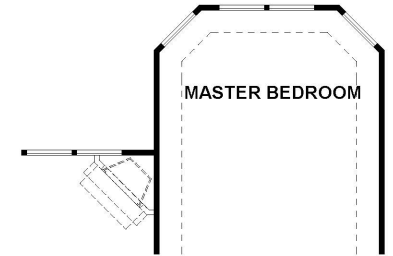

FLOOR PLANS

STILLWATER, New Chapel East | 2123

2123 Square Feet

First Floor

Second Floor

Opt. Bay Window in Master Bedroom

Opt. Extended Front Porch

Opt. Extended Covered Patio

Opt. 5' Extended Garage

Prices, plans, specifications, square footage and availability subject to change without notice or prior obligation. Square footage is approximate and may vary upon elevations and/or options selected. Information given here is deemed to be correct, but not guaranteed.