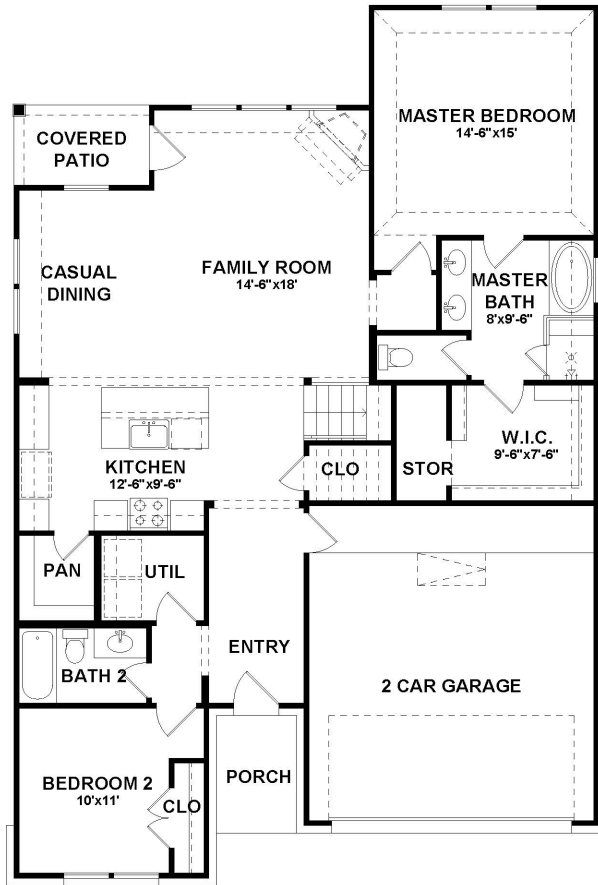

AVAILABLE PLANS STILLWATER, New Chapel East | 2123

2123 A

2123 B

Prices, plans, specifications, square footage and availability subject to change without notice or prior obligation. Square footage is approximate and may vary upon elevations and/or options selected. Information given here is deemed to be correct, but not guaranteed.

FLOOR PLANS

STILLWATER, New Chapel East | 2123

2123 Square Feet

First Floor

Second Floor

Opt. Bay Window in Master Bedroom

Opt. Extended Front Porch

Opt. Extended Covered Patio

Opt. 5' Extended Garage

Prices, plans, specifications, square footage and availability subject to change without notice or prior obligation. Square footage is approximate and may vary upon elevations and/or options selected. Information given here is deemed to be correct, but not guaranteed.