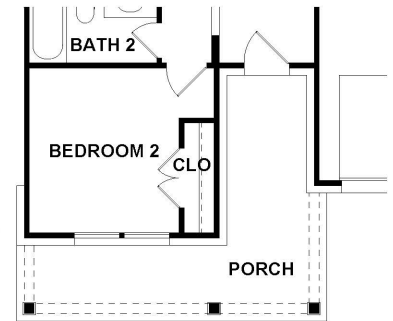

AVAILABLE PLANS STILLWATER, New Chapel East | 2123

2123 A

2123 B

Prices, plans, specifications, square footage and availability subject to change without notice or prior obligation. Square footage is approximate and may vary upon elevations and/or options selected. Information given here is deemed to be correct, but not guaranteed.

FLOOR PLANS

STILLWATER, New Chapel East | 2123

2123 Square Feet

First Floor

Second Floor

Opt. Bay Window in Master Bedroom

Opt. Extended Front Porch

Opt. Extended Covered Patio

Opt. 5' Extended Garage

Prices, plans, specifications, square footage and availability subject to change without notice or prior obligation. Square footage is approximate and may vary upon elevations and/or options selected. Information given here is deemed to be correct, but not guaranteed.