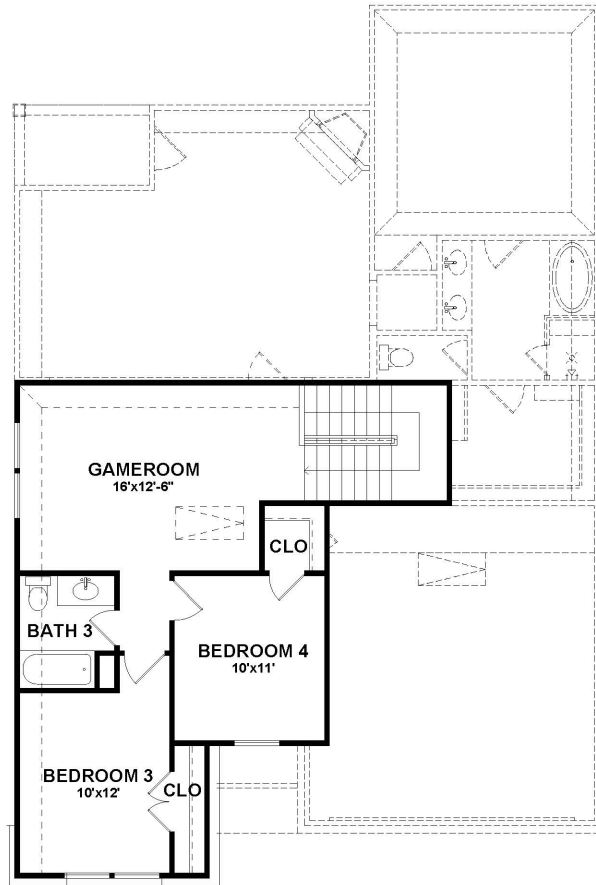

AVAILABLE PLANS STILLWATER, New Chapel East | 2123

2123 A

2123 B

Prices, plans, specifications, square footage and availability subject to change without notice or prior obligation. Square footage is approximate and may vary upon elevations and/or options selected. Information given here is deemed to be correct, but not guaranteed.

FLOOR PLANS

STILLWATER, New Chapel East | 2123

2123 Square Feet

First Floor

Second Floor

Opt. Bay Window in Master Bedroom

Opt. Extended Front Porch

Opt. Extended Covered Patio