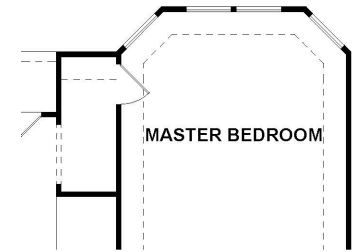

# FLOOR PLANS

## STILLWATER, New Chapel East | 2477

2477 Square Feet

First Floor

Second Floor

Opt. Extended Covered Patio

Opt. Bay Window in Master Bedroom

Opt. Extended Front Porch

Opt. 5' Extended Garage