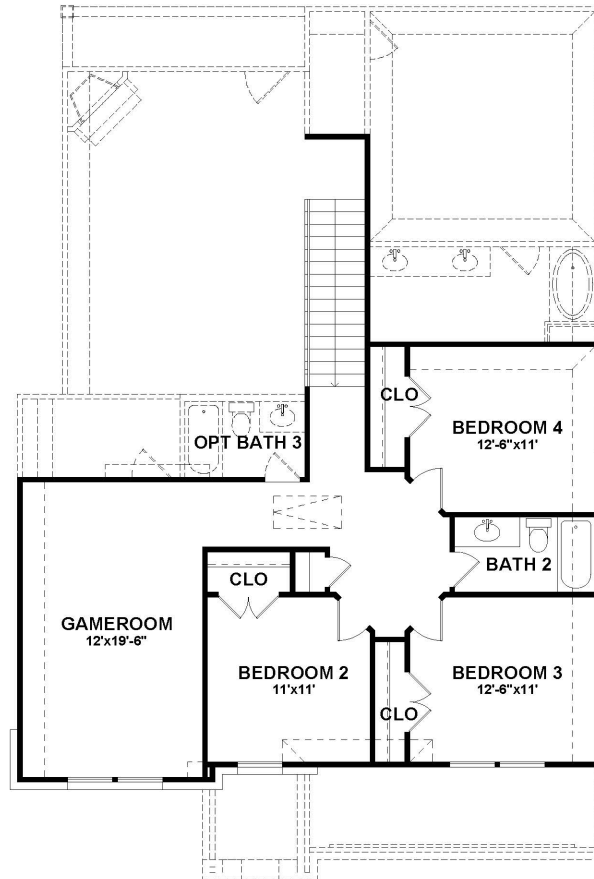

## AVAILABLE PLANS STILLWATER, New Chapel East | 2477

2477 A

2477 B

Prices, plans, specifications, square footage and availability subject to change without notice or prior obligation. Square footage is approximate and may vary upon elevations and/or options selected. Information given here is deemed to be correct, but not guaranteed.

# FLOOR PLANS

## STILLWATER, New Chapel East | 2477

2477 Square Feet

First Floor

Second Floor

Opt. Extended Covered Patio

Opt. Bay Window in Master Bedroom

Opt. Extended Front Porch

Opt. 5' Extended Garage