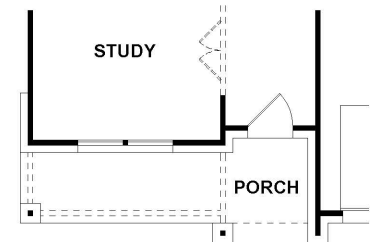

# FLOOR PLANS

## STILLWATER, New Chapel East | 2477

2477 Square Feet

First Floor

Second Floor

Opt. Extended Covered Patio

Opt. Bay Window in Master Bedroom

Opt. Extended Front Porch

Opt. 5' Extended Garage

Prices, plans, specifications, square footage and availability subject to change without notice or prior obligation. Square footage is approximate and may vary upon elevations and/or options selected. Information given here is deemed to be correct, but not guaranteed.