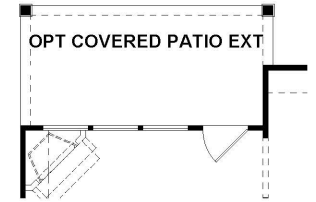

# FLOOR PLANS

## STILLWATER, New Chapel East | 2477

2477 Square Feet

First Floor

Second Floor

Opt. Extended Covered Patio

Opt. Bay Window in Master Bedroom

Opt. Extended Front Porch

Opt. 5' Extended Garage