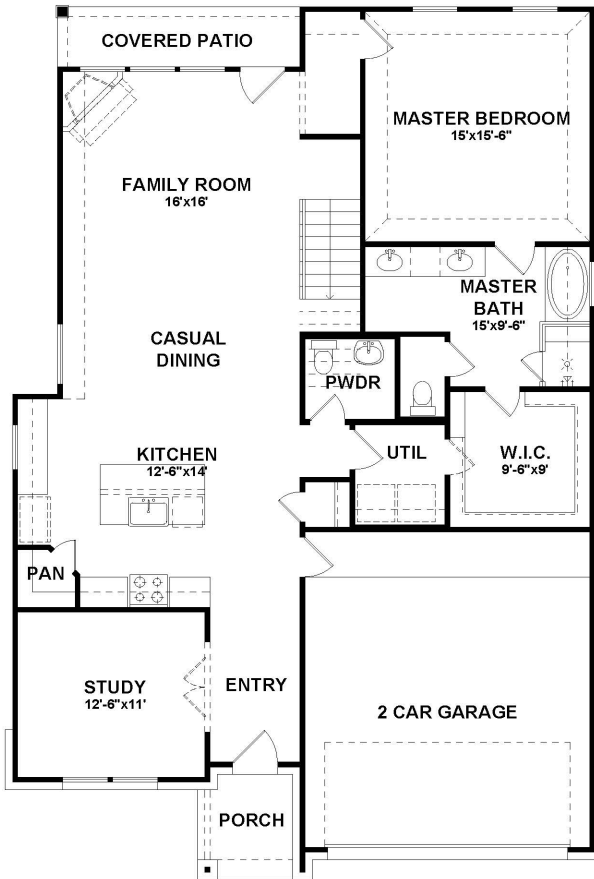

## AVAILABLE PLANS STILLWATER, New Chapel East | 2477

2477 A

2477 B

Prices, plans, specifications, square footage and availability subject to change without notice or prior obligation. Square footage is approximate and may vary upon elevations and/or options selected. Information given here is deemed to be correct, but not guaranteed.

# FLOOR PLANS

## STILLWATER, New Chapel East | 2477

2477 Square Feet

First Floor

Second Floor

Opt. Extended Covered Patio

Opt. Bay Window in Master Bedroom

Opt. Extended Front Porch

Opt. 5' Extended Garage