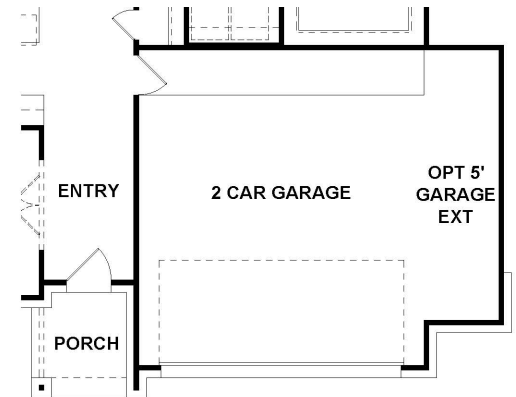

# FLOOR PLANS

## STILLWATER, New Chapel East | 2477

2477 Square Feet

First Floor

Second Floor

Opt. Extended Covered Patio

Opt. Bay Window in Master Bedroom

Opt. Extended Front Porch

Opt. 5' Extended Garage

Prices, plans, specifications, square footage and availability subject to change without notice or prior obligation. Square footage is approximate and may vary upon elevations and/or options selected. Information given here is deemed to be correct, but not guaranteed.