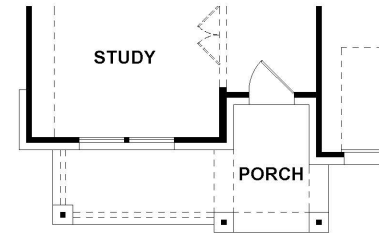

AVAILABLE PLANS STILLWATER, New Chapel East | 1815

1815 A

1815 B

Prices, plans, specifications, square footage and availability subject to change without notice or prior obligation. Square footage is approximate and may vary upon elevations and/or options selected. Information given here is deemed to be correct, but not guaranteed.

FLOOR PLANS

STILLWATER, New Chapel East | 1815

1815 Square Feet

First Floor

Opt. Extended Covered Patio

Opt. Bay Window in Master Bedroom

Opt. Extended Front Porch

Opt. 5' Extended Garage