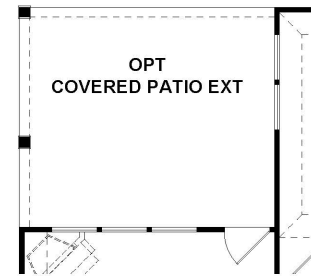

AVAILABLE PLANS STILLWATER, New Chapel East | 1815

1815 A

1815 B

Prices, plans, specifications, square footage and availability subject to change without notice or prior obligation. Square footage is approximate and may vary upon elevations and/or options selected. Information given here is deemed to be correct, but not guaranteed.

FLOOR PLANS

STILLWATER, New Chapel East | 1815

1815 Square Feet

First Floor

Opt. Extended Covered Patio

Opt. Bay Window in Master Bedroom

Opt. Extended Front Porch

Opt. 5' Extended Garage