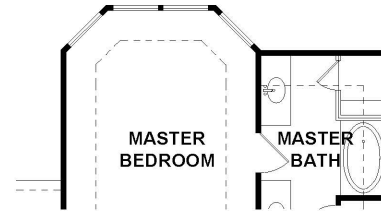

FLOOR PLANS

STILLWATER, New Chapel East | 1815

1815 Square Feet

First Floor

Opt. Extended Covered Patio

Opt. Bay Window in Master Bedroom

Opt. Extended Front Porch

Opt. 5' Extended Garage