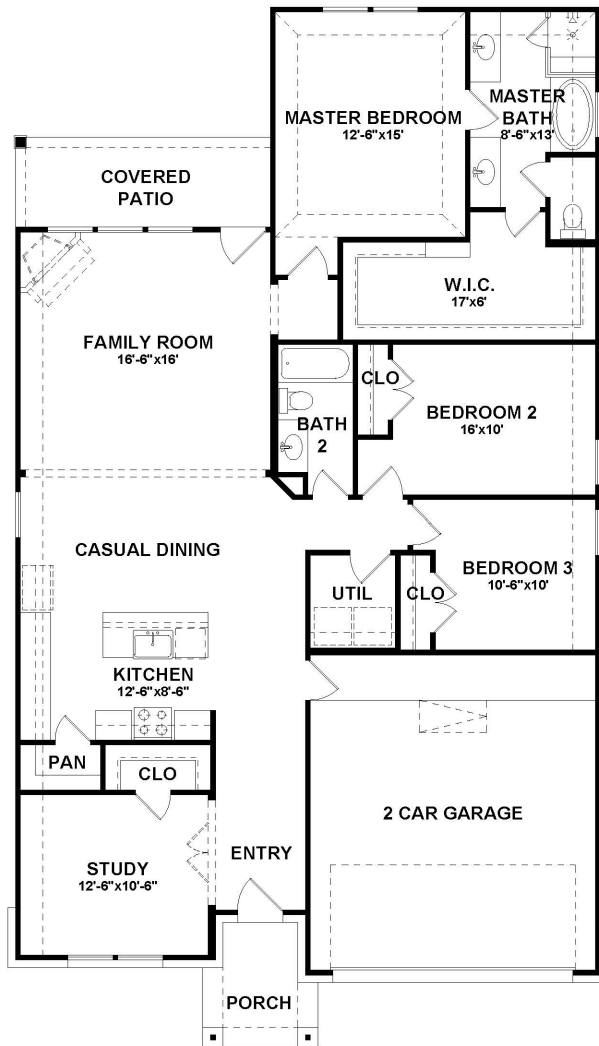

AVAILABLE PLANS STILLWATER, New Chapel East | 1815

1815 A

1815 B

Prices, plans, specifications, square footage and availability subject to change without notice or prior obligation. Square footage is approximate and may vary upon elevations and/or options selected. Information given here is deemed to be correct, but not guaranteed.

FLOOR PLANS

STILLWATER, New Chapel East | 1815

1815 Square Feet

First Floor

Opt. Extended Covered Patio

Opt. Bay Window in Master Bedroom

Opt. Extended Front Porch

Opt. 5' Extended Garage