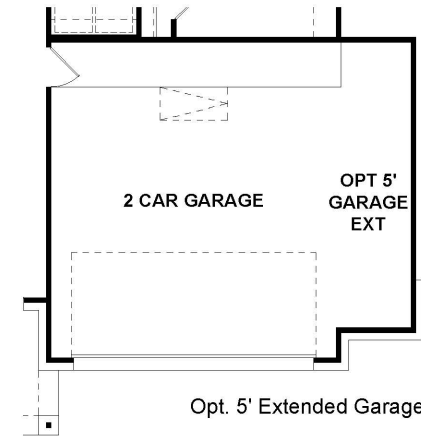

FLOOR PLANS

STILLWATER, New Chapel East | 1815

1815 Square Feet

First Floor

Opt. Extended Covered Patio

Opt. Bay Window in Master Bedroom

Opt. Extended Front Porch

Opt. 5' Extended Garage