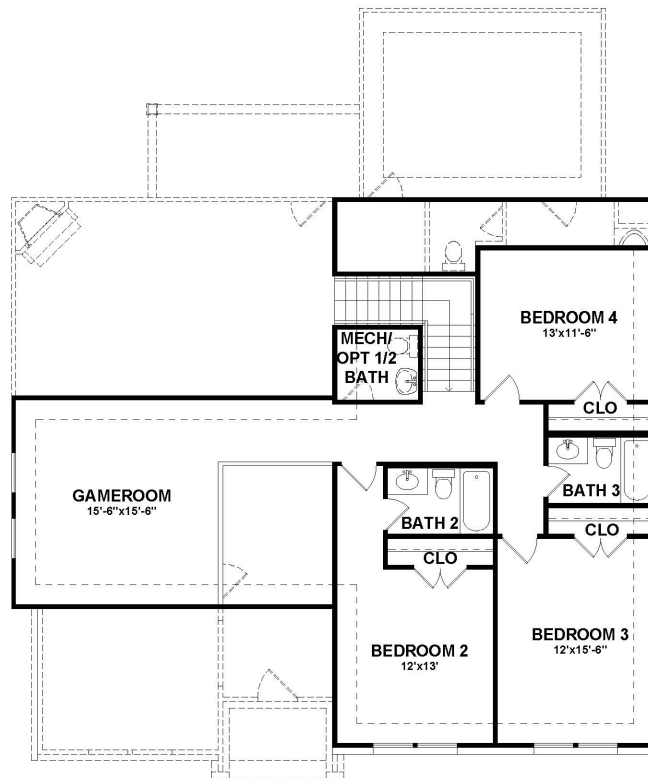

AVAILABLE PLANS

STILLWATER, New Chapel West | 2873

2873 A

2873 B

Prices, plans, specifications, square footage and availability subject to change without notice or prior obligation. Square footage is approximate and may vary upon elevations and/or options selected. Information given here is deemed to be correct, but not guaranteed.

FLOOR PLANS

STILLWATER, New Chapel West | 2873

2873 Square Feet

First Floor

Second Floor

Opt. 5' Extended Garage

Opt. Bay Window in Master Bedroom

Opt. Extended Covered Patio

Opt. Extended Front Porch