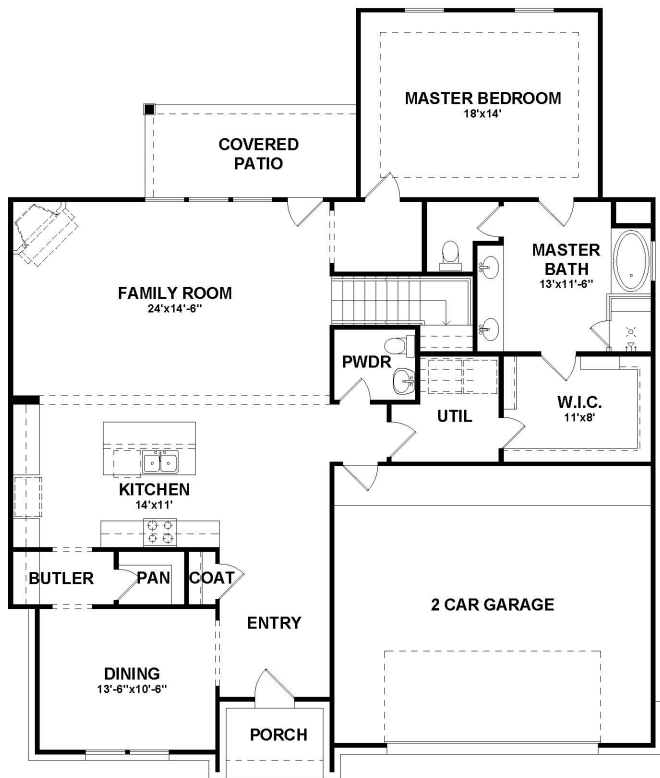

AVAILABLE PLANS

STILLWATER, New Chapel West | 2873

2873 A

2873 B

Prices, plans, specifications, square footage and availability subject to change without notice or prior obligation. Square footage is approximate and may vary upon elevations and/or options selected. Information given here is deemed to be correct, but not guaranteed.

FLOOR PLANS

STILLWATER, New Chapel West | 2873

2873 Square Feet

First Floor

Second Floor

Opt. 5' Extended Garage

Opt. Bay Window in Master Bedroom

Opt. Extended Covered Patio

Opt. Extended Front Porch