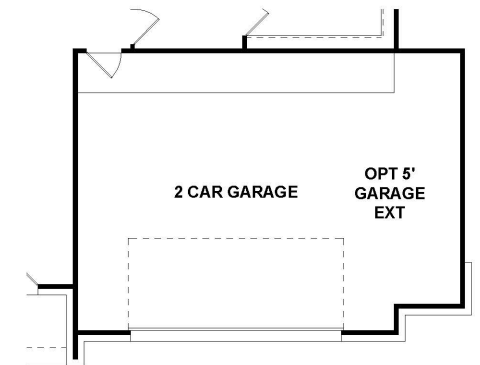

AVAILABLE PLANS

STILLWATER, New Chapel West | 2873

2873 A

2873 B

Prices, plans, specifications, square footage and availability subject to change without notice or prior obligation. Square footage is approximate and may vary upon elevations and/or options selected. Information given here is deemed to be correct, but not guaranteed.

FLOOR PLANS

STILLWATER, New Chapel West | 2873

2873 Square Feet

First Floor

Second Floor

Opt. 5' Extended Garage

Opt. Bay Window in Master Bedroom

Opt. Extended Covered Patio