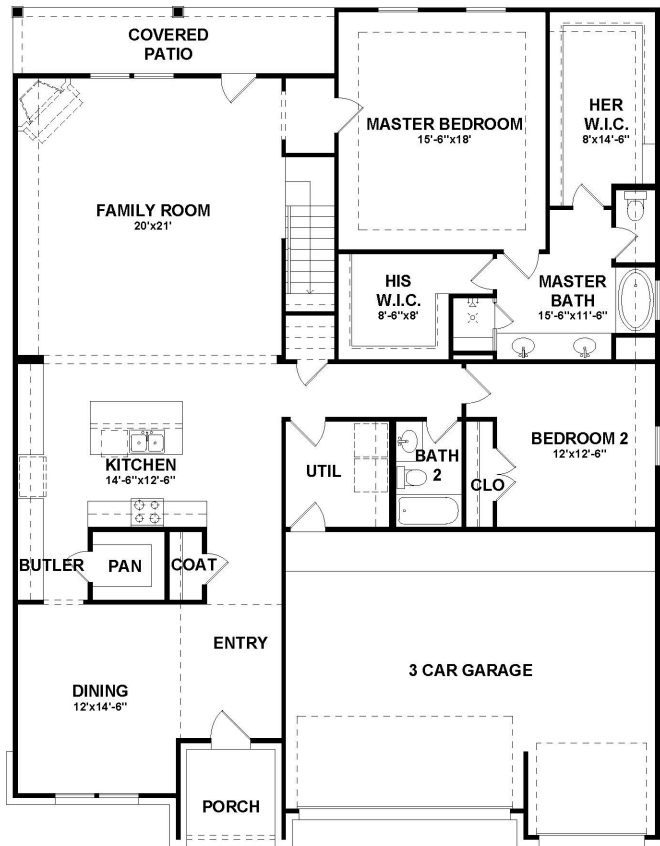

AVAILABLE PLANS

STILLWATER, New Chapel West | 3623

3623 A

3623 B

Prices, plans, specifications, square footage and availability subject to change without notice or prior obligation. Square footage is approximate and may vary upon elevations and/or options selected. Information given here is deemed to be correct, but not guaranteed.

FLOOR PLANS

STILLWATER, New Chapel West | 3623

3623 Square Feet

First Floor

Second Floor

Opt. Extended Covered Patio

Opt. Extended Front Porch

Opt. 5' Extended Garage