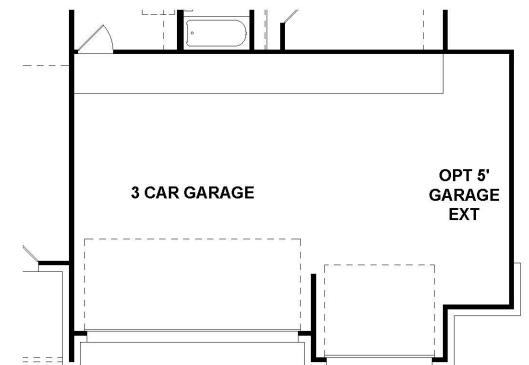

AVAILABLE PLANS

STILLWATER, New Chapel West | 3623

3623 A

3623 B

Prices, plans, specifications, square footage and availability subject to change without notice or prior obligation. Square footage is approximate and may vary upon elevations and/or options selected. Information given here is deemed to be correct, but not guaranteed.

FLOOR PLANS

STILLWATER, New Chapel West | 3623

3623 Square Feet

First Floor

Second Floor

Opt. Extended Covered Patio

Opt. Extended Front Porch

Opt. 5' Extended Garage