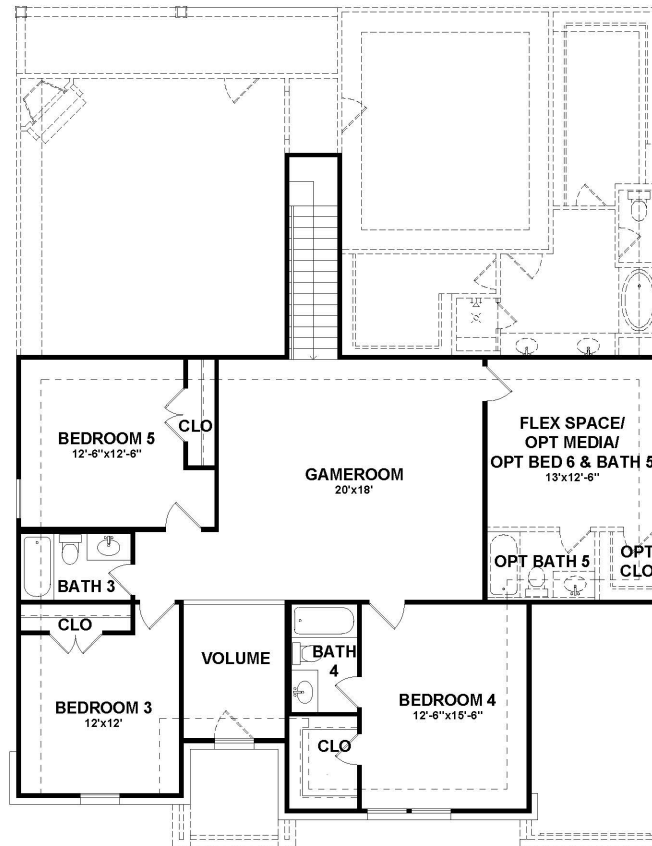

AVAILABLE PLANS

STILLWATER, New Chapel West | 3623

3623 A

3623 B

Prices, plans, specifications, square footage and availability subject to change without notice or prior obligation. Square footage is approximate and may vary upon elevations and/or options selected. Information given here is deemed to be correct, but not guaranteed.

FLOOR PLANS

STILLWATER, New Chapel West | 3623

3623 Square Feet

First Floor

Second Floor

Opt. Extended Covered Patio

Opt. Extended Front Porch

Opt. 5' Extended Garage