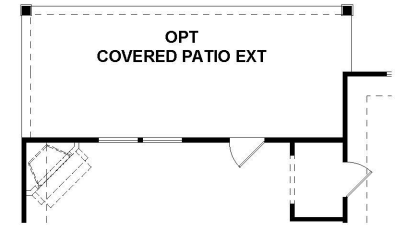

FLOOR PLANS

STILLWATER, New Chapel West | 3623

3623 Square Feet

First Floor

Second Floor

Opt. Extended Covered Patio

Opt. Extended Front Porch

Opt. 5' Extended Garage