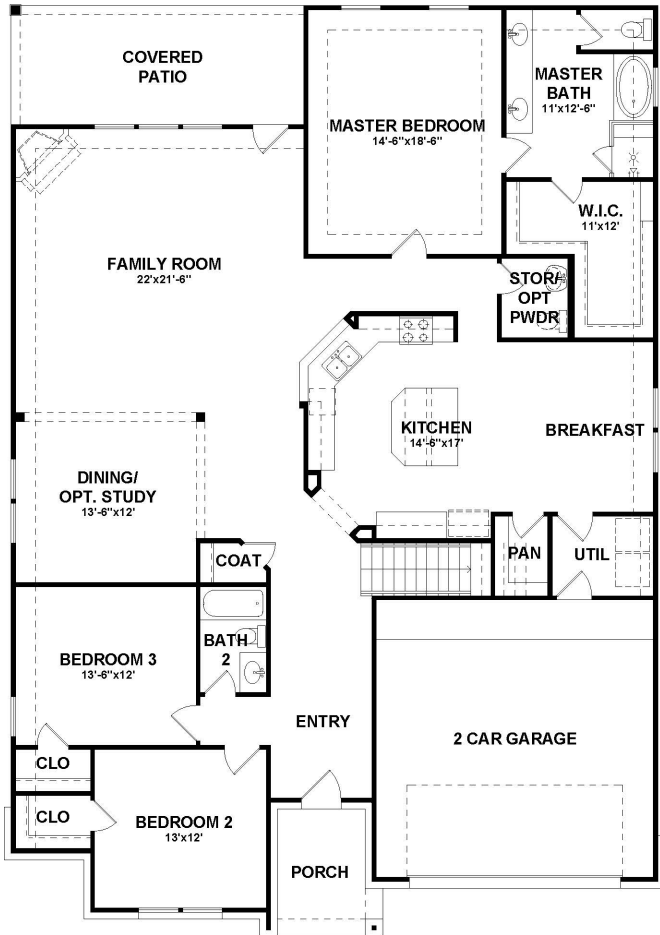

## STILLWATER, New Chapel West | 3267

3267 A

3267 B

Prices, plans, specifications, square footage and availability subject to change without notice or prior obligation. Square footage is approximate and may vary upon elevations and/or options selected. Information given here is deemed to be correct, but not guaranteed.

# FLOOR PLANS

## STILLWATER, New Chapel West | 3267

3267 Square Feet

First Floor

Second Floor

Opt. Bay Window in Master Bedroom

Opt. Extended Front Porch

Opt. 5' Extended Garage

Prices, plans, specifications, square footage and availability subject to change without notice or prior obligation. Square footage is approximate and may vary upon elevations and/or options selected. Information given here is deemed to be correct, but not guaranteed.