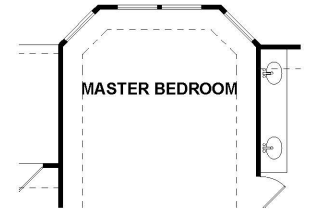

# FLOOR PLANS

## STILLWATER, New Chapel West | 3267

3267 Square Feet

First Floor

Second Floor

Opt. Bay Window in Master Bedroom

Opt. Extended Front Porch

Opt. 5' Extended Garage

Prices, plans, specifications, square footage and availability subject to change without notice or prior obligation. Square footage is approximate and may vary upon elevations and/or options selected. Information given here is deemed to be correct, but not guaranteed.