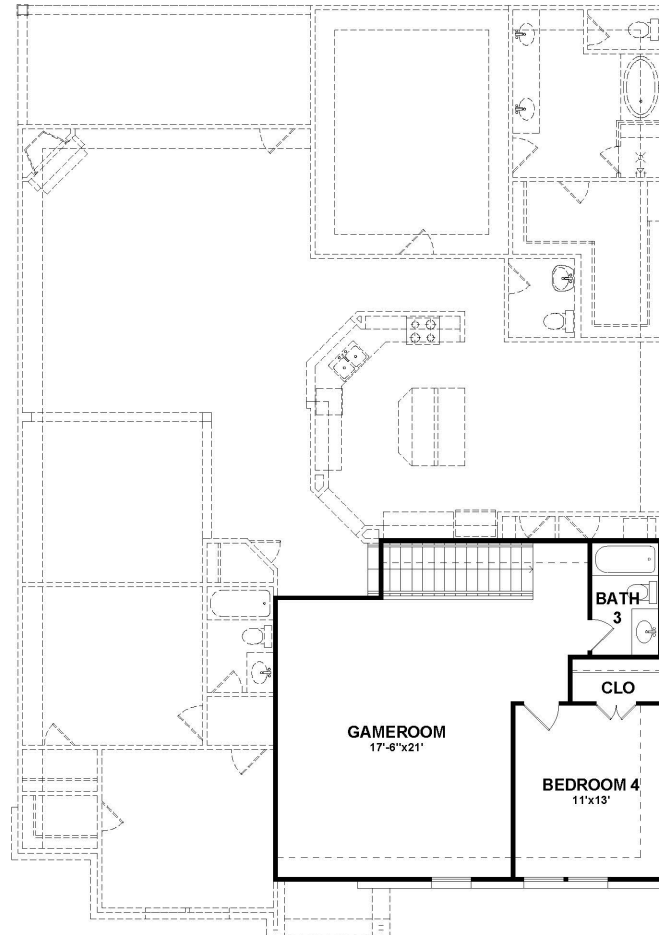

## STILLWATER, New Chapel West | 3267

3267 A

3267 B

Prices, plans, specifications, square footage and availability subject to change without notice or prior obligation. Square footage is approximate and may vary upon elevations and/or options selected. Information given here is deemed to be correct, but not guaranteed.

# FLOOR PLANS

## STILLWATER, New Chapel West | 3267

3267 Square Feet

First Floor

Second Floor

Opt. Bay Window in Master Bedroom

Opt. Extended Front Porch

Opt. 5' Extended Garage

Prices, plans, specifications, square footage and availability subject to change without notice or prior obligation. Square footage is approximate and may vary upon elevations and/or options selected. Information given here is deemed to be correct, but not guaranteed.