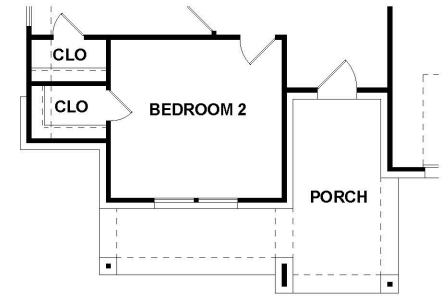

## STILLWATER, New Chapel West | 3267

3267 A

3267 B

Prices, plans, specifications, square footage and availability subject to change without notice or prior obligation. Square footage is approximate and may vary upon elevations and/or options selected. Information given here is deemed to be correct, but not guaranteed.

# FLOOR PLANS

## STILLWATER, New Chapel West | 3267

3267 Square Feet

First Floor

Second Floor

Opt. Bay Window in Master Bedroom

Opt. Extended Front Porch

Opt. 5' Extended Garage

Prices, plans, specifications, square footage and availability subject to change without notice or prior obligation. Square footage is approximate and may vary upon elevations and/or options selected. Information given here is deemed to be correct, but not guaranteed.