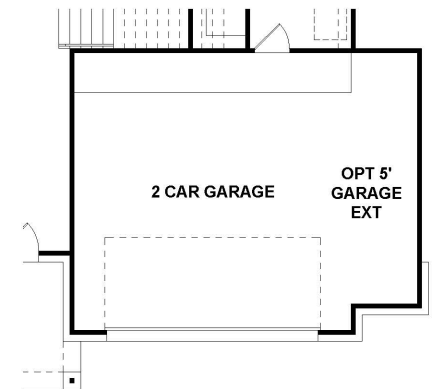

# FLOOR PLANS

## STILLWATER, New Chapel West | 3267

3267 Square Feet

First Floor

Second Floor

Opt. Bay Window in Master Bedroom

Opt. Extended Front Porch

Opt. 5' Extended Garage

Prices, plans, specifications, square footage and availability subject to change without notice or prior obligation. Square footage is approximate and may vary upon elevations and/or options selected. Information given here is deemed to be correct, but not guaranteed.