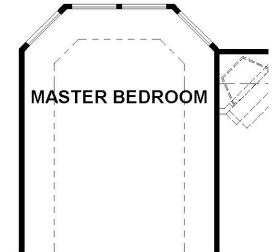

AVAILABLE PLANS STILLWATER, New Chapel East | 2887

2887 A

2887 B

Prices, plans, specifications, square footage and availability subject to change without notice or prior obligation. Square footage is approximate and may vary upon elevations and/or options selected. Information given here is deemed to be correct, but not guaranteed.

FLOOR PLANS

STILLWATER, New Chapel East | 2887

2887 Square Feet

First Floor

Second Floor

Opt. Bay Window in Master Bedroom

Opt. Extended Front Porch

Opt. 5' Extended Garage