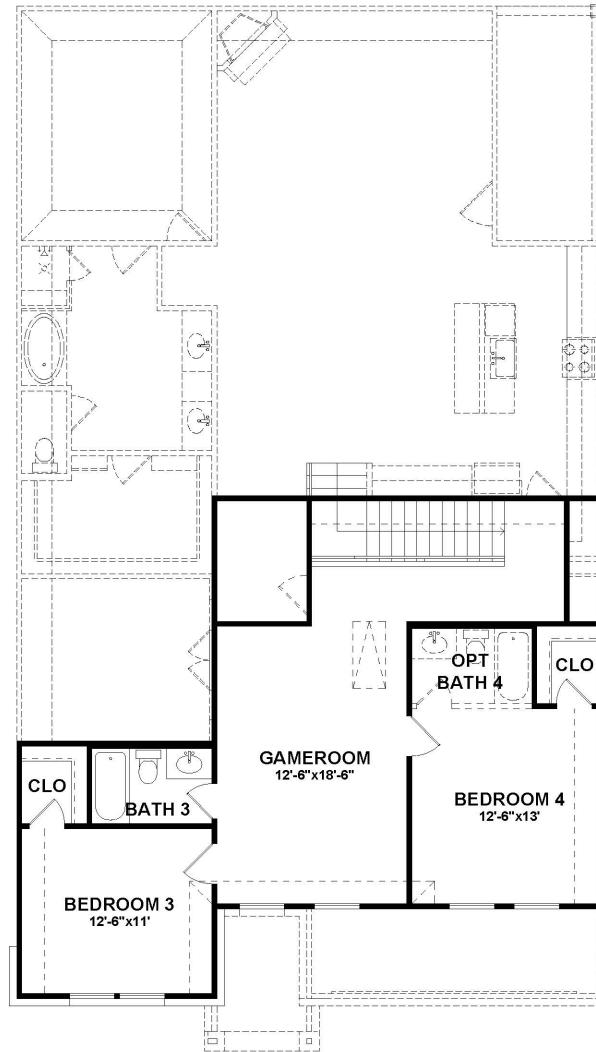

AVAILABLE PLANS STILLWATER, New Chapel East | 2887

2887 A

2887 B

Prices, plans, specifications, square footage and availability subject to change without notice or prior obligation. Square footage is approximate and may vary upon elevations and/or options selected. Information given here is deemed to be correct, but not guaranteed.

FLOOR PLANS

STILLWATER, New Chapel East | 2887

2887 Square Feet

First Floor

Second Floor

Opt. Bay Window in Master Bedroom

Opt. Extended Front Porch

Opt. 5' Extended Garage