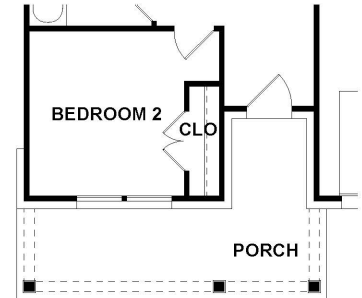

AVAILABLE PLANS STILLWATER, New Chapel East | 2887

2887 A

2887 B

Prices, plans, specifications, square footage and availability subject to change without notice or prior obligation. Square footage is approximate and may vary upon elevations and/or options selected. Information given here is deemed to be correct, but not guaranteed.

FLOOR PLANS

STILLWATER, New Chapel East | 2887

2887 Square Feet

First Floor

Second Floor

Opt. Bay Window in Master Bedroom

Opt. Extended Front Porch

Opt. 5' Extended Garage

Prices, plans, specifications, square footage and availability subject to change without notice or prior obligation. Square footage is approximate and may vary upon elevations and/or options selected. Information given here is deemed to be correct, but not guaranteed.