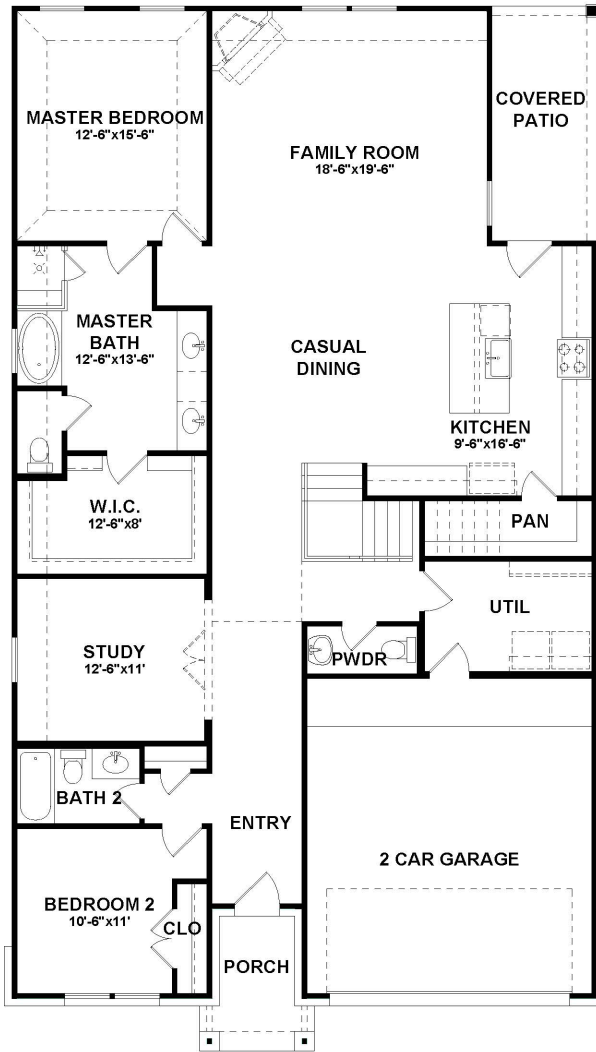

AVAILABLE PLANS STILLWATER, New Chapel East | 2887

2887 A

2887 B

Prices, plans, specifications, square footage and availability subject to change without notice or prior obligation. Square footage is approximate and may vary upon elevations and/or options selected. Information given here is deemed to be correct, but not guaranteed.

FLOOR PLANS

STILLWATER, New Chapel East | 2887

2887 Square Feet

First Floor

Second Floor

Opt. Bay Window in Master Bedroom

Opt. Extended Front Porch

Opt. 5' Extended Garage

Prices, plans, specifications, square footage and availability subject to change without notice or prior obligation. Square footage is approximate and may vary upon elevations and/or options selected. Information given here is deemed to be correct, but not guaranteed.