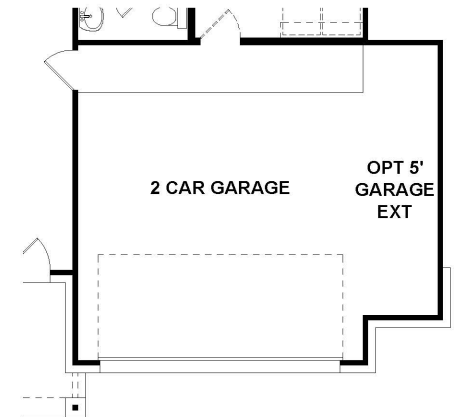

AVAILABLE PLANS STILLWATER, New Chapel East | 2887

2887 A

2887 B

Prices, plans, specifications, square footage and availability subject to change without notice or prior obligation. Square footage is approximate and may vary upon elevations and/or options selected. Information given here is deemed to be correct, but not guaranteed.

FLOOR PLANS

STILLWATER, New Chapel East | 2887

2887 Square Feet

First Floor

Second Floor

Opt. Bay Window in Master Bedroom

Opt. Extended Front Porch

Opt. 5' Extended Garage

Prices, plans, specifications, square footage and availability subject to change without notice or prior obligation. Square footage is approximate and may vary upon elevations and/or options selected. Information given here is deemed to be correct, but not guaranteed.