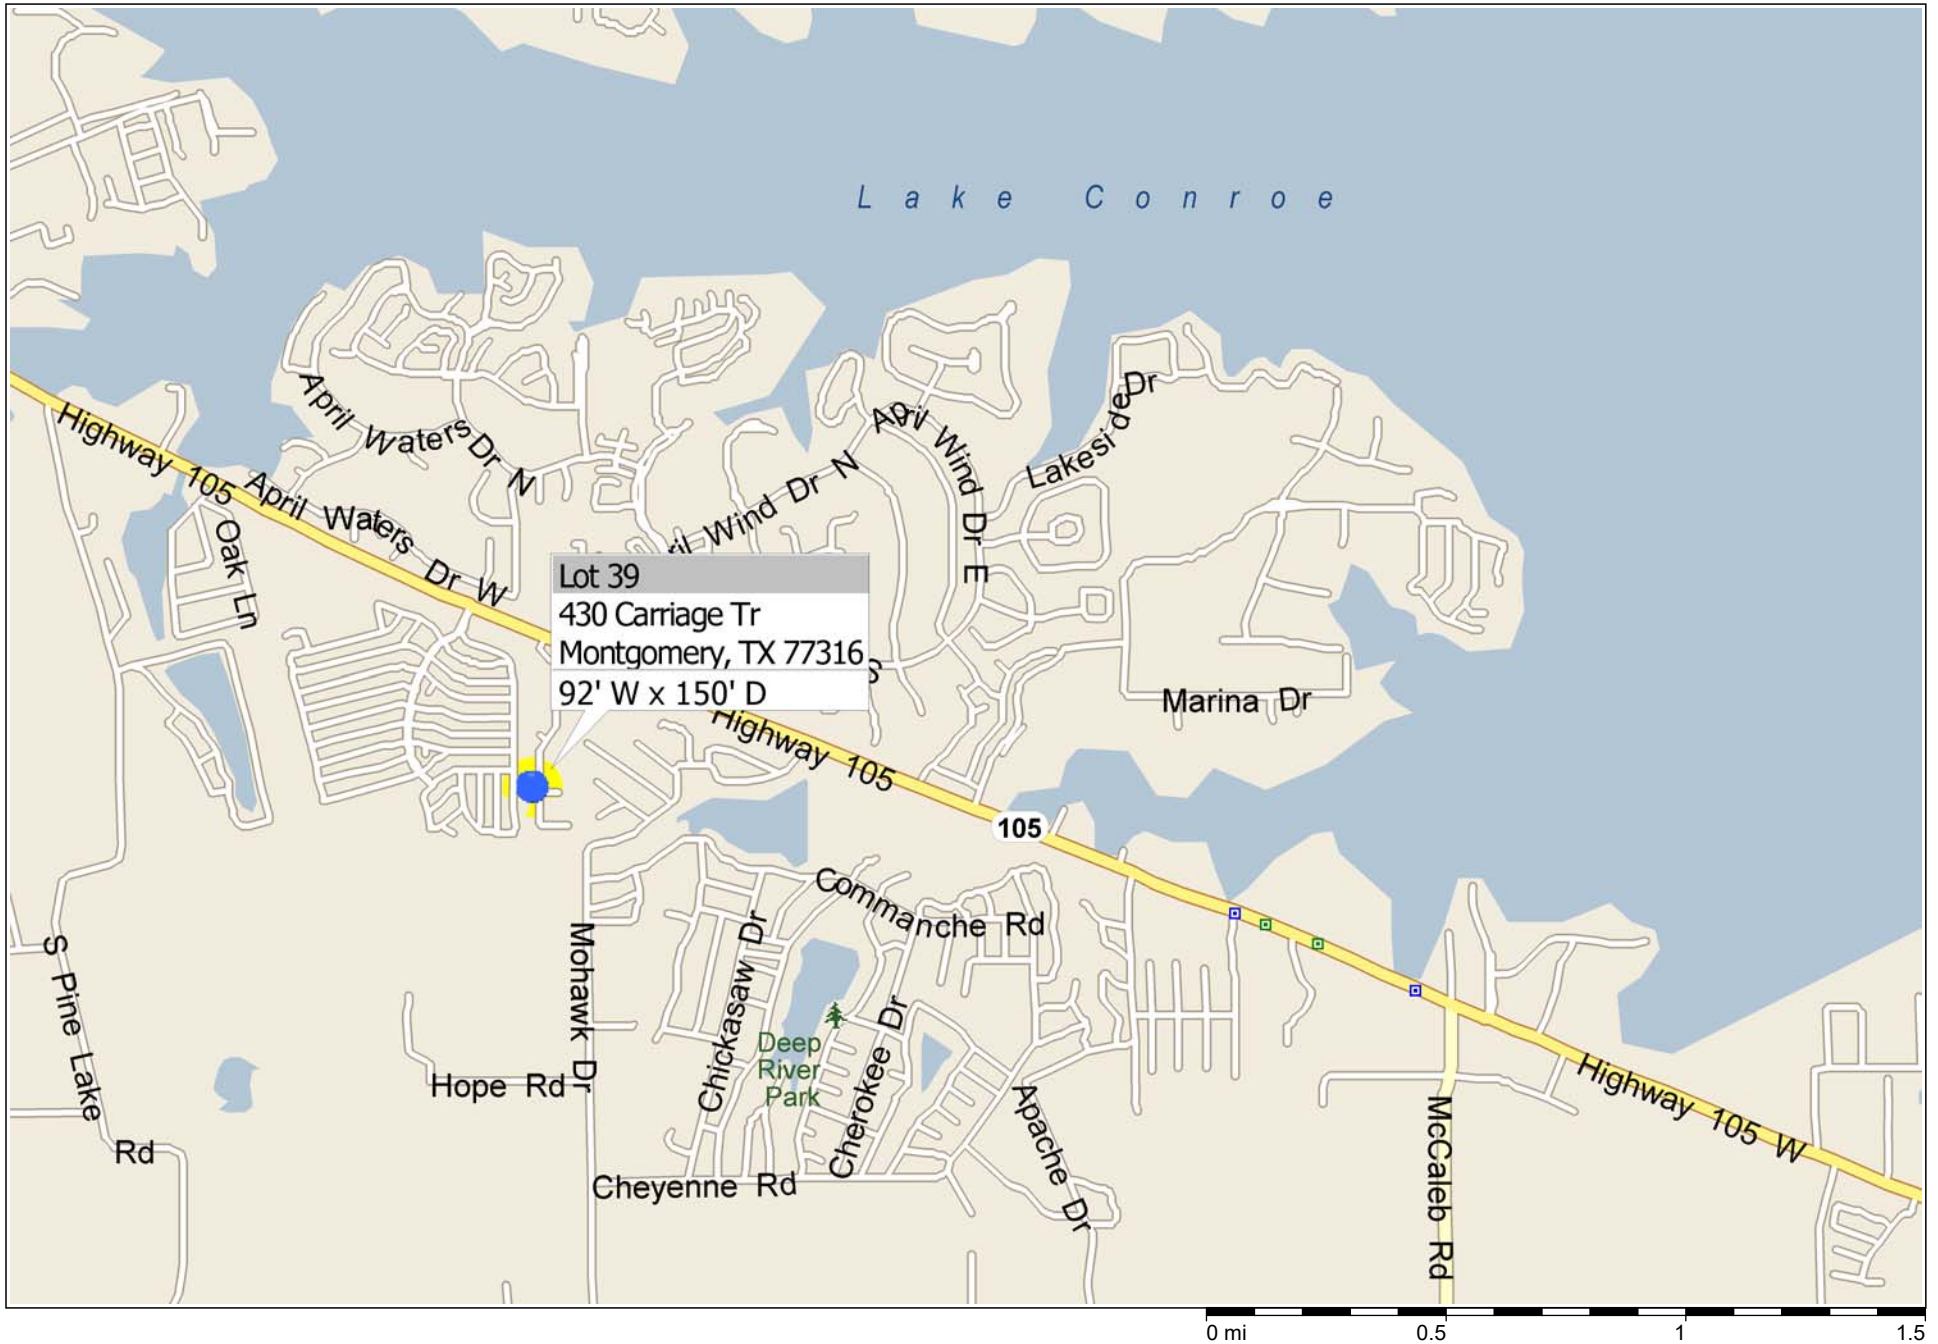

# Lot 39 Carriage Trail ~ Saddle and Surrey Acres

245 FT

245 FT

14592

CARRIAGE TRAIL

CARRIAGE TRAIL

255 FT

14552

260 FT

260 FT

EASTCHASE

EASTCHASE

265 FT

14599

MEADOWCROFT

MEADOWCROFT

CHASE

265 FT

EAST CHASE

265 FT

260 FT

260 FT

CARRIAGE TRAIL

CARRIAGE TRAIL

255 FT

255 FT

BROKEN WHEEL CIR