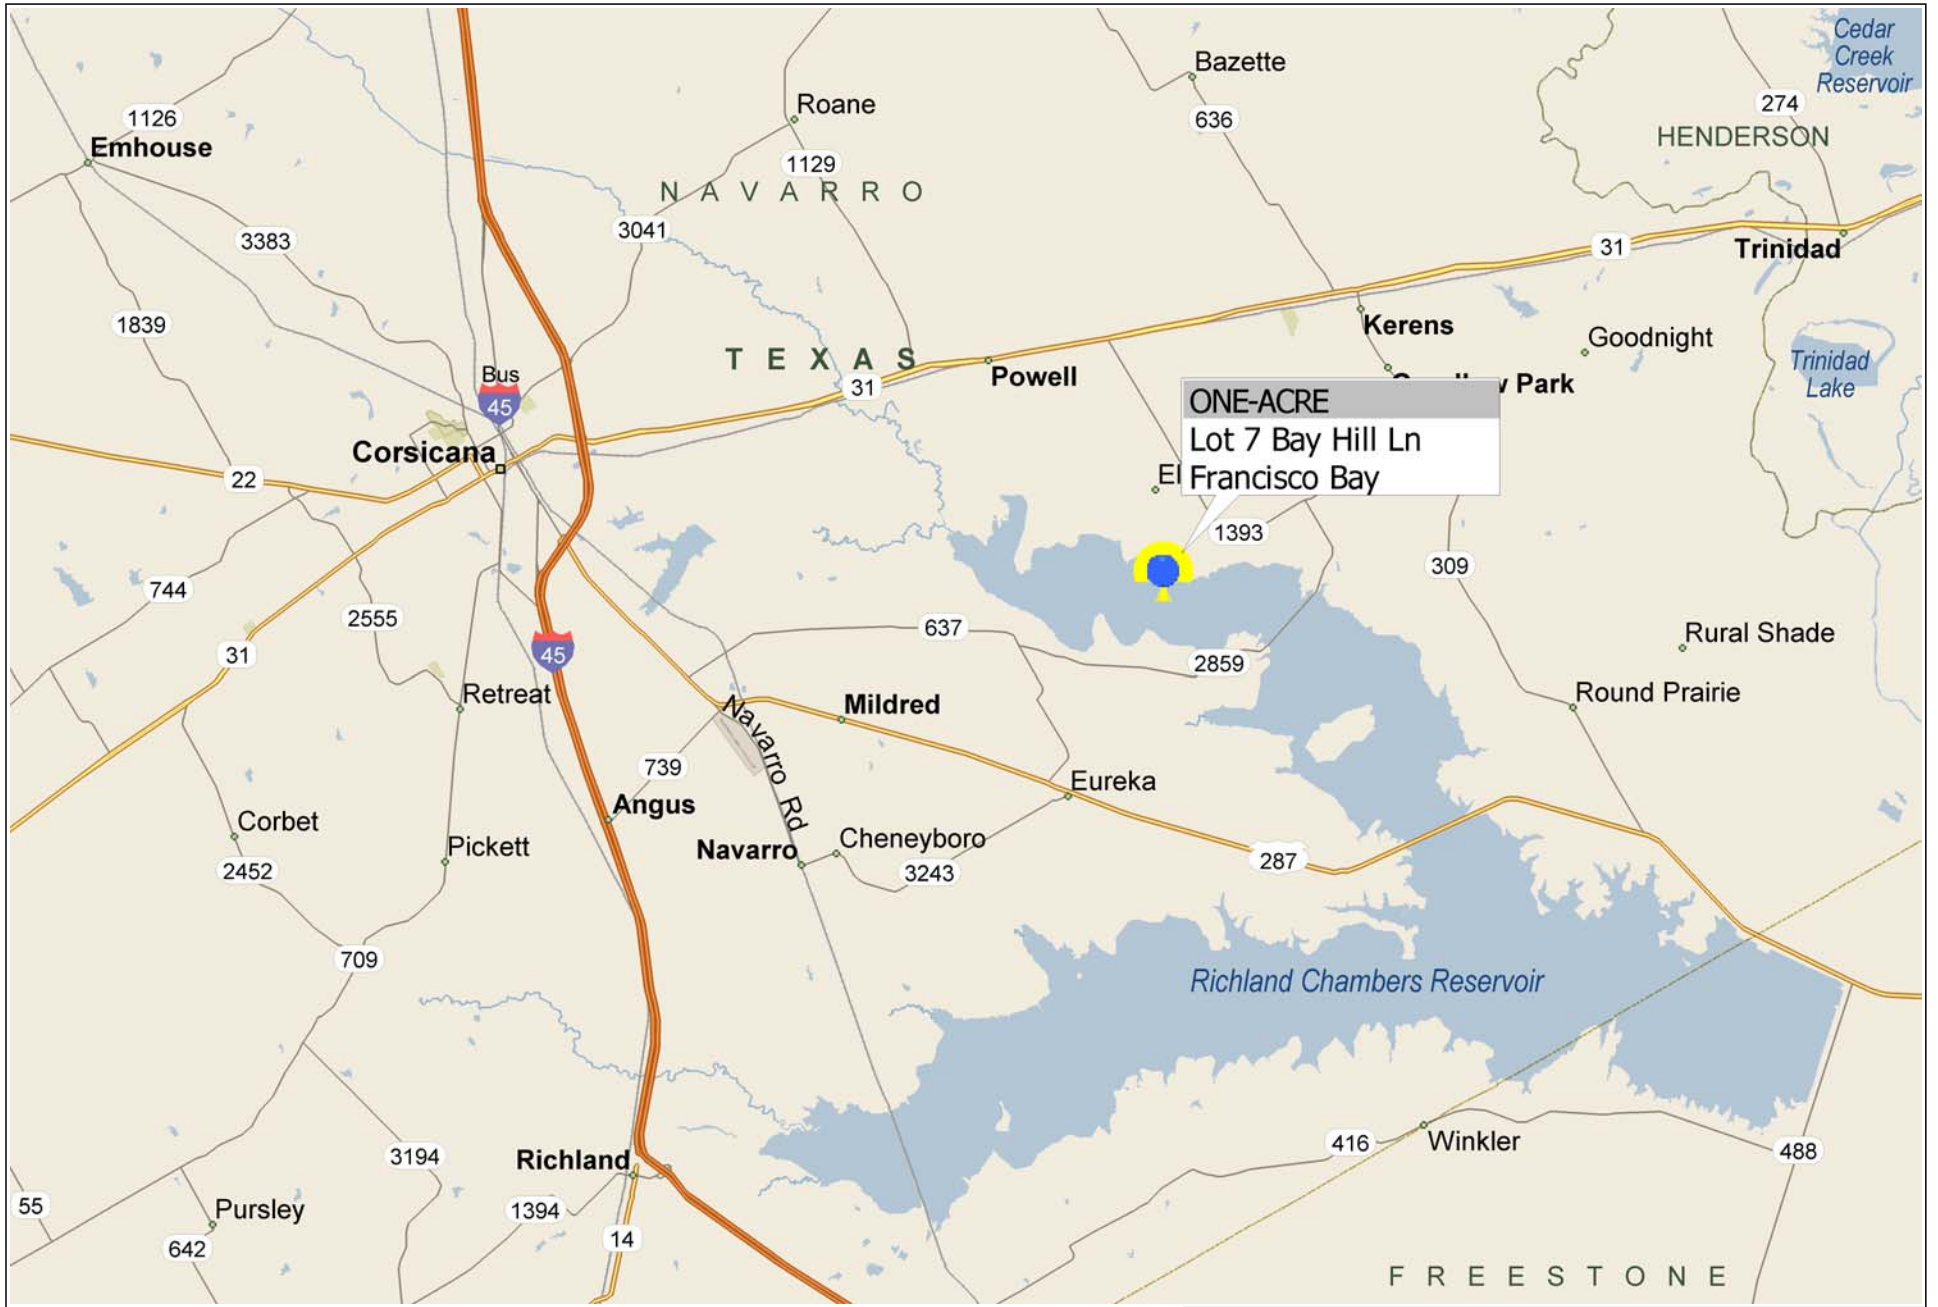

*** ONE-ACRE *** Lot 7 Bay Hill Ln ~ Francisco Bay

340 FT

330 FT

330 FT

320 FT

320 FT

310 FT

310 FT

320 FT

32 FT

330 FT

330 FT

340 FT

340 FT

340 FT

Bay Hill Ln