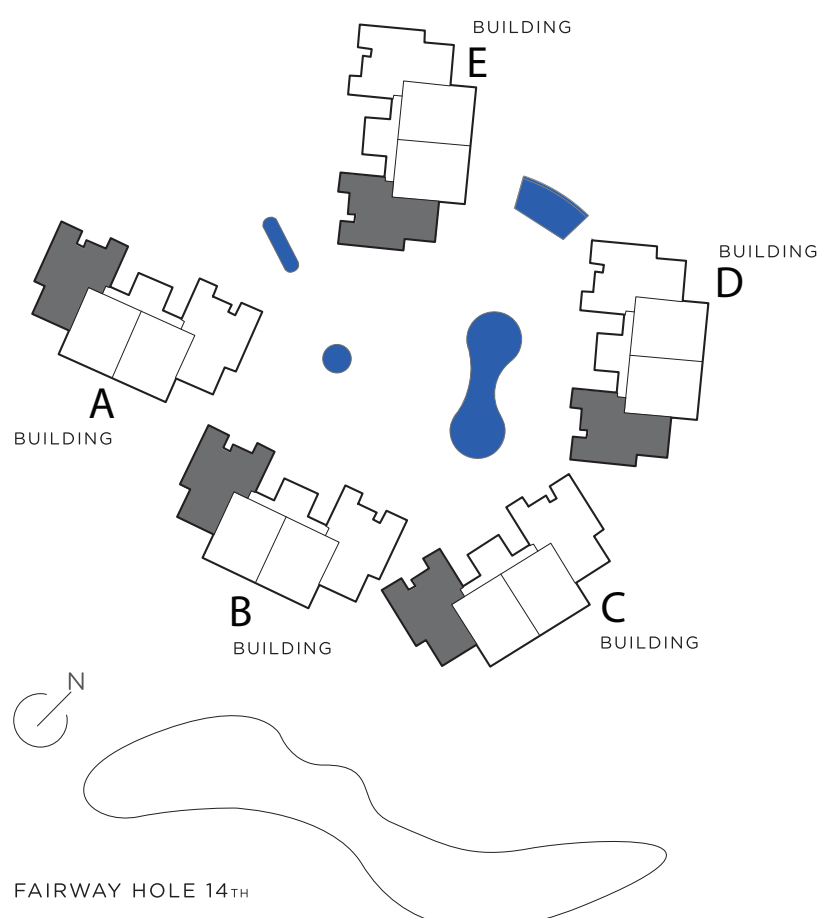

TYPE 1 - PENTHOUSE
APARTMENTS A401 - B401 - C401 - D401 - E401

3 BEDROOM / 3.5 BATHS / ROOF TERRACE / POOL

INTERIOR AREA	TERRACE AREA	TOTAL AREA
146.73 SQ.M.	32.54 SQ.M.	274.63 SQ.M.
	ROOF TERRACE	
	95.36 SQ.M.	

The Peninsula Golf Residences at Bahia Principe,
Tulum, México.

www.thepeninsulatum.com

TYPE 1 - PENTHOUSE
APARTMENTS 401