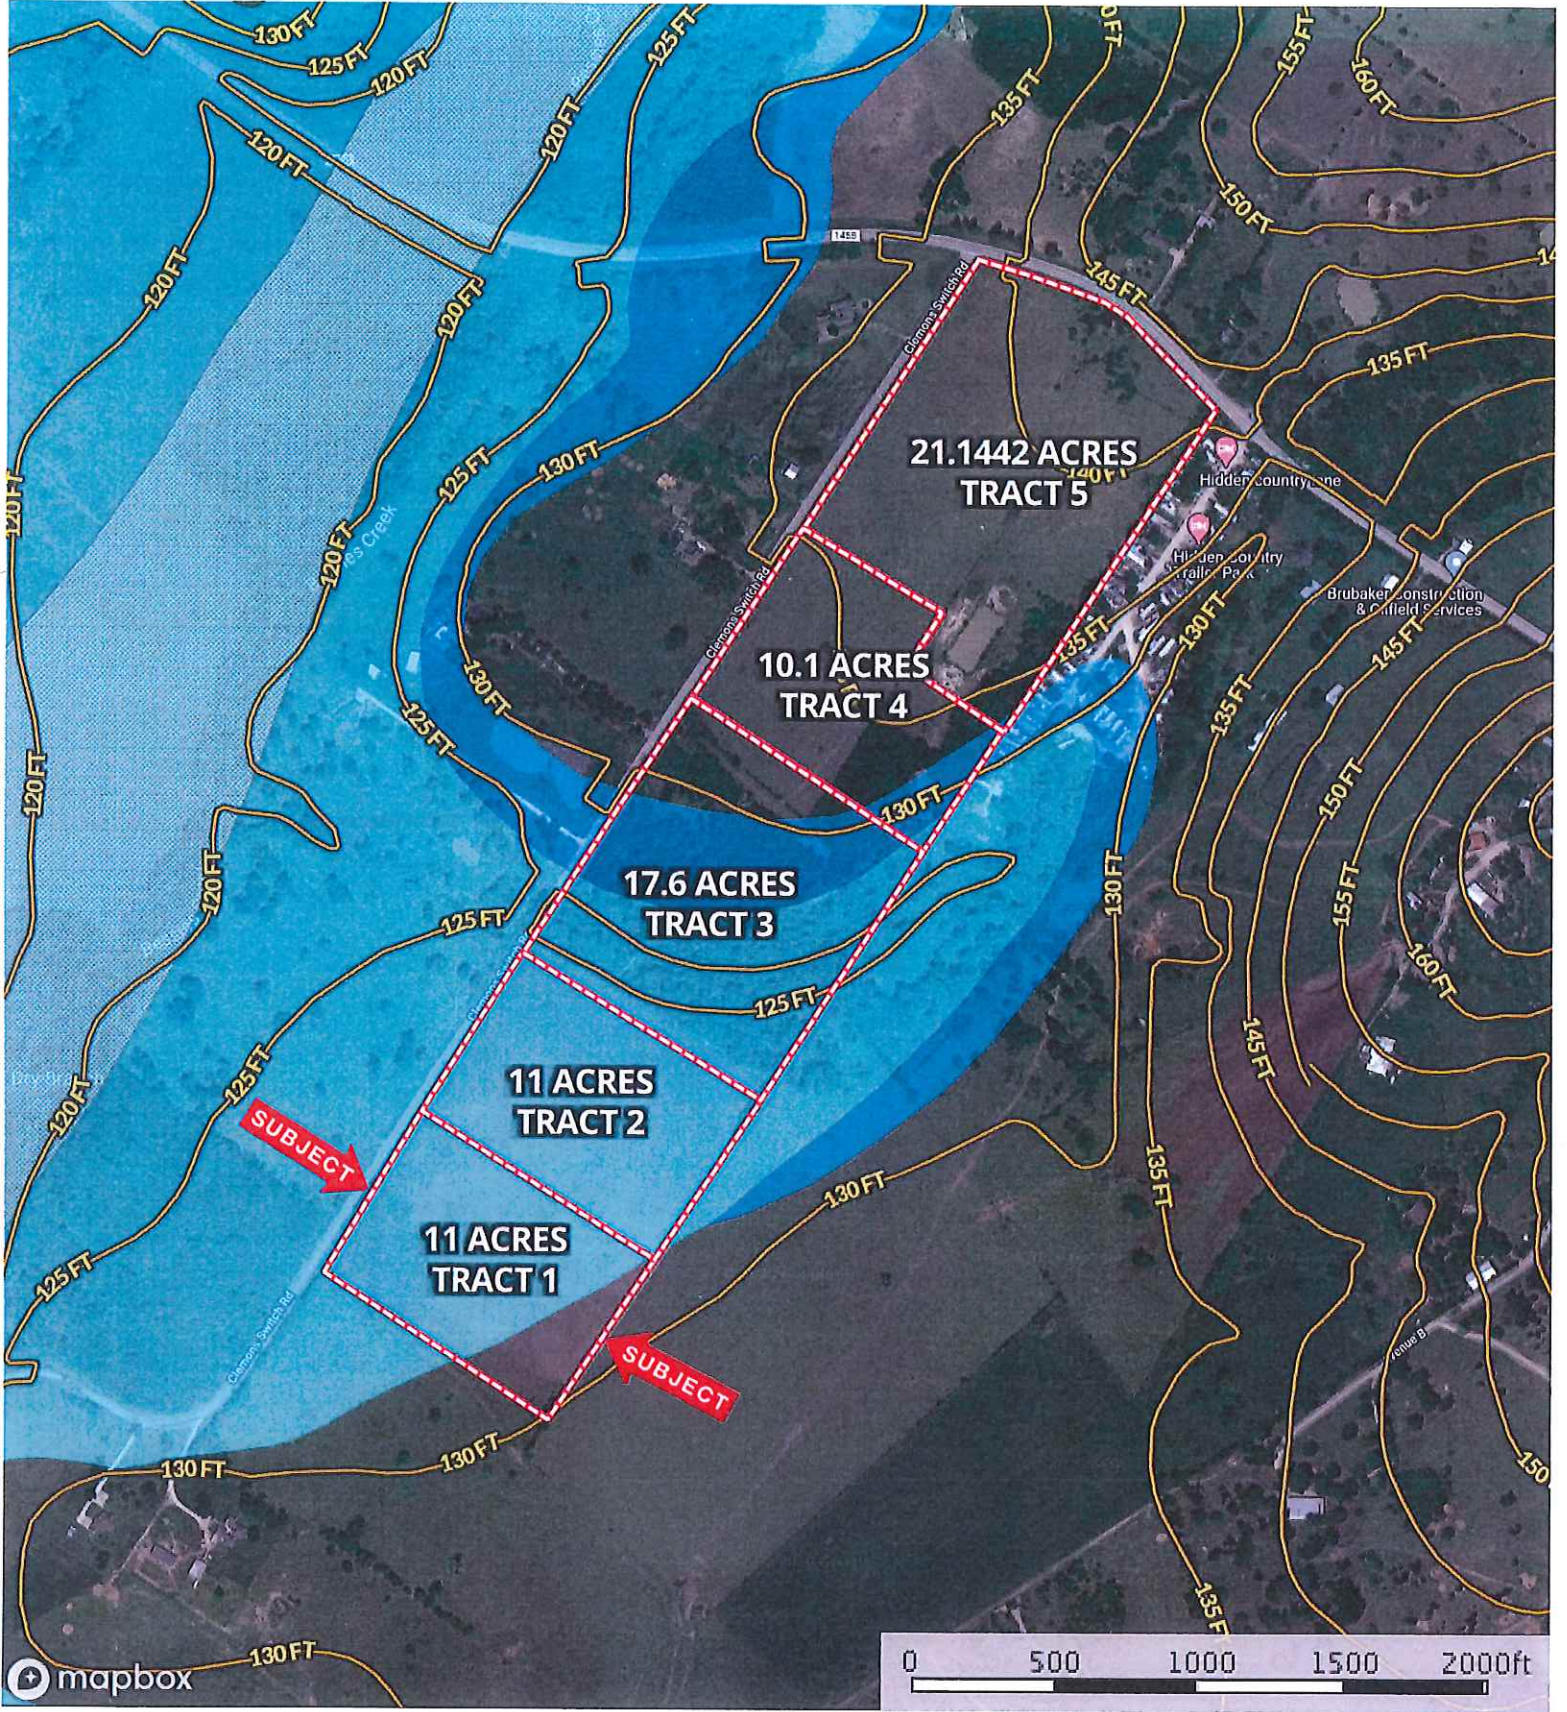

FM 1458 & Clemons Switch
Waller County, Texas, AC +/-

 Boundary

FM 1458 & Clemons Switch
Waller County, Texas, AC +/-

 Boundary

FM 1458 & Clemons Switch.
 Waller County, Texas, AC +/-

- Boundary
- 100 Year Floodplain
- 500 Year Floodplain
- Floodway
- Special
- Unmapped/ Not