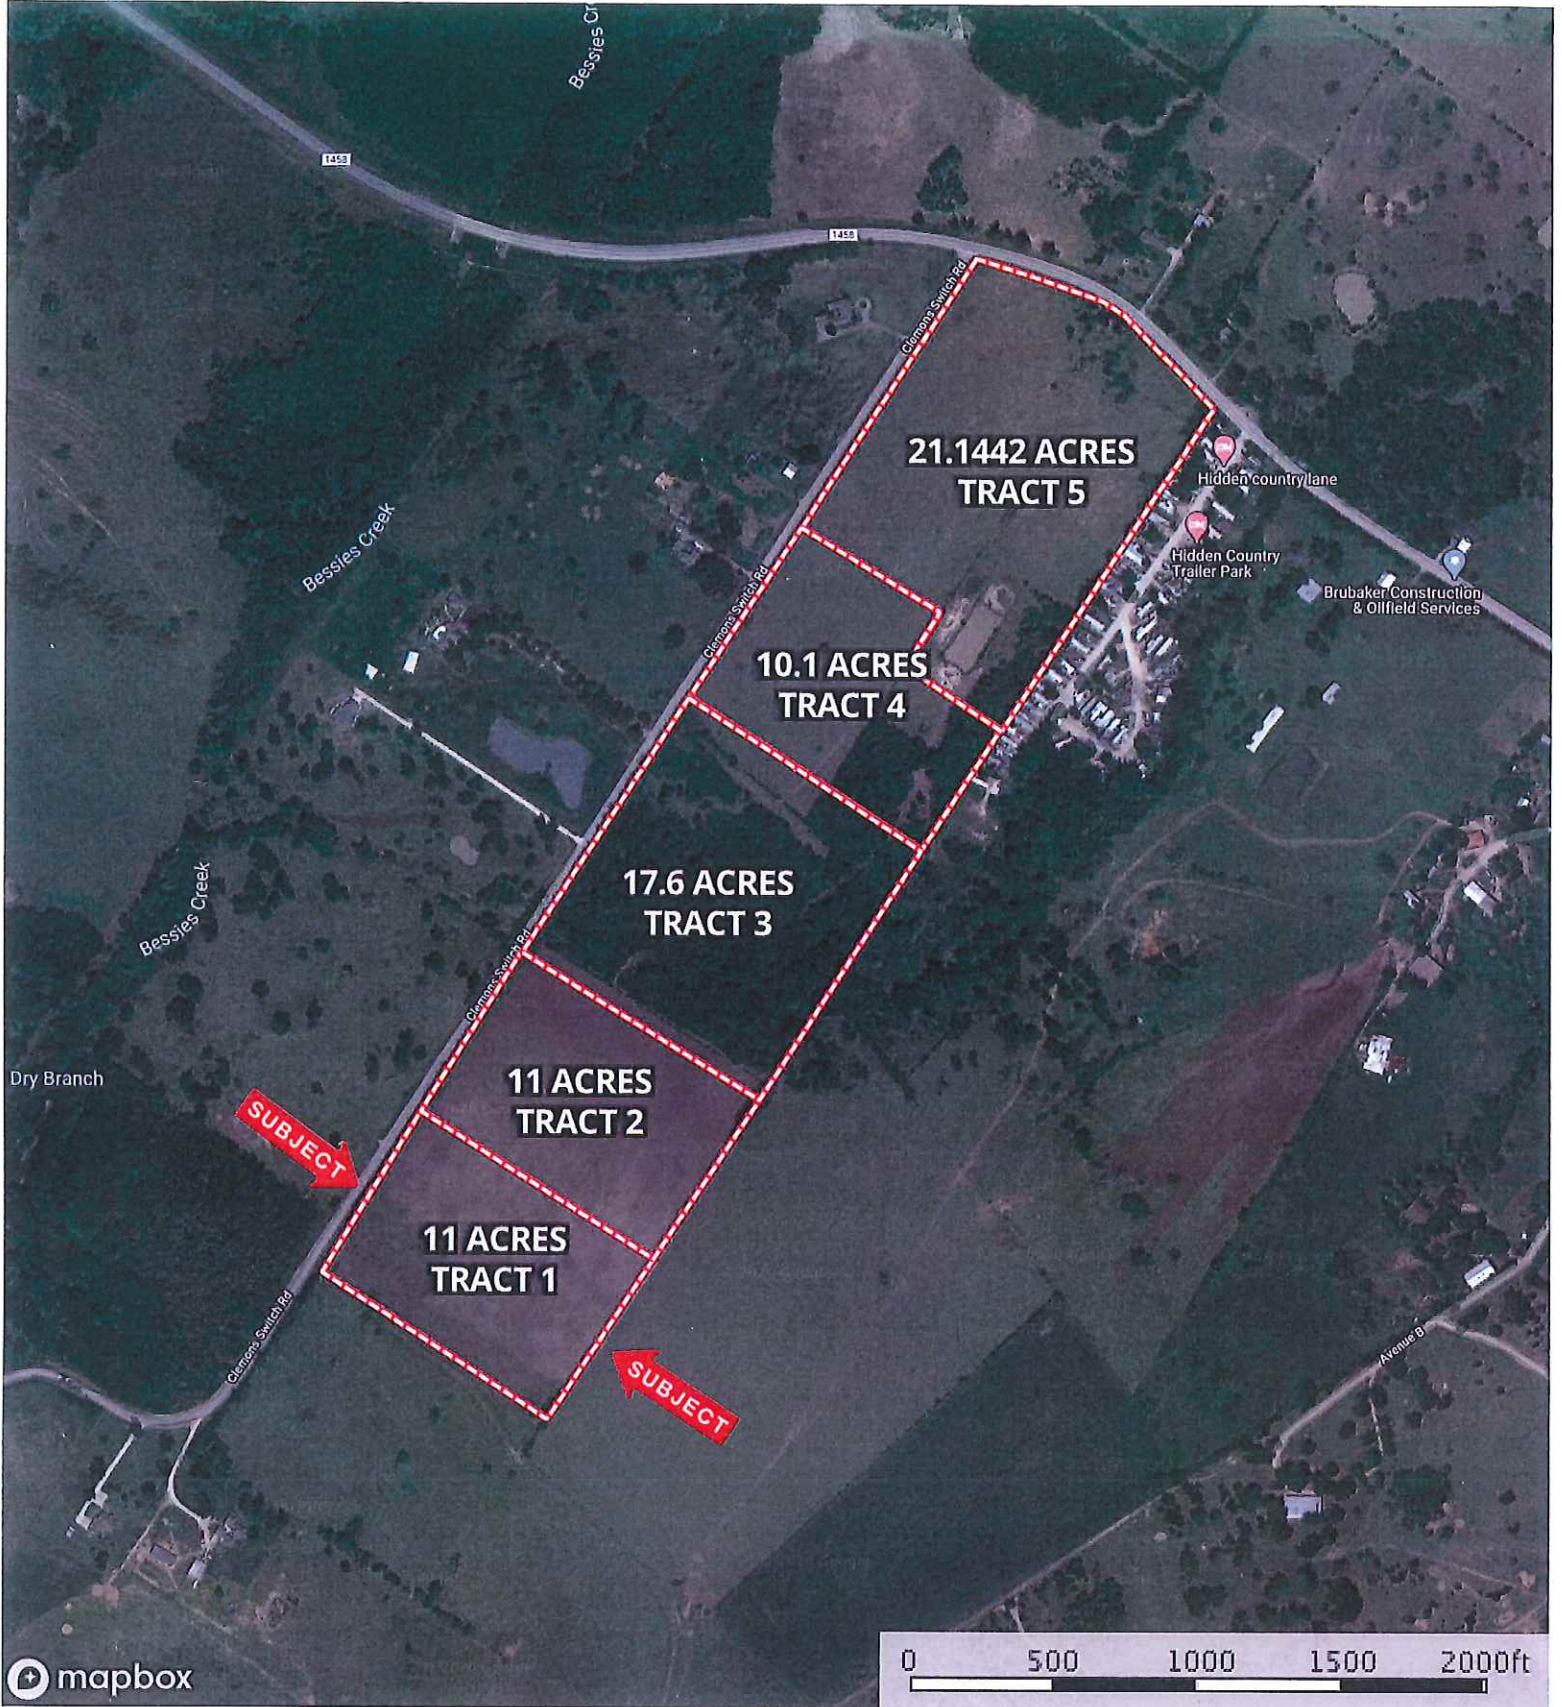

FM 1458 & Clemons Switch
Waller County, Texas, AC +/-

 Boundary

FM 1458 & Clemons Switch
Waller County, Texas, AC +/-

 Boundary

FM 1458 & Clemons Switch.
 Waller County, Texas, AC +/-

- Boundary
- 100 Year Floodplain
- 500 Year Floodplain
- Floodway
- Special
- Unmapped/ Not