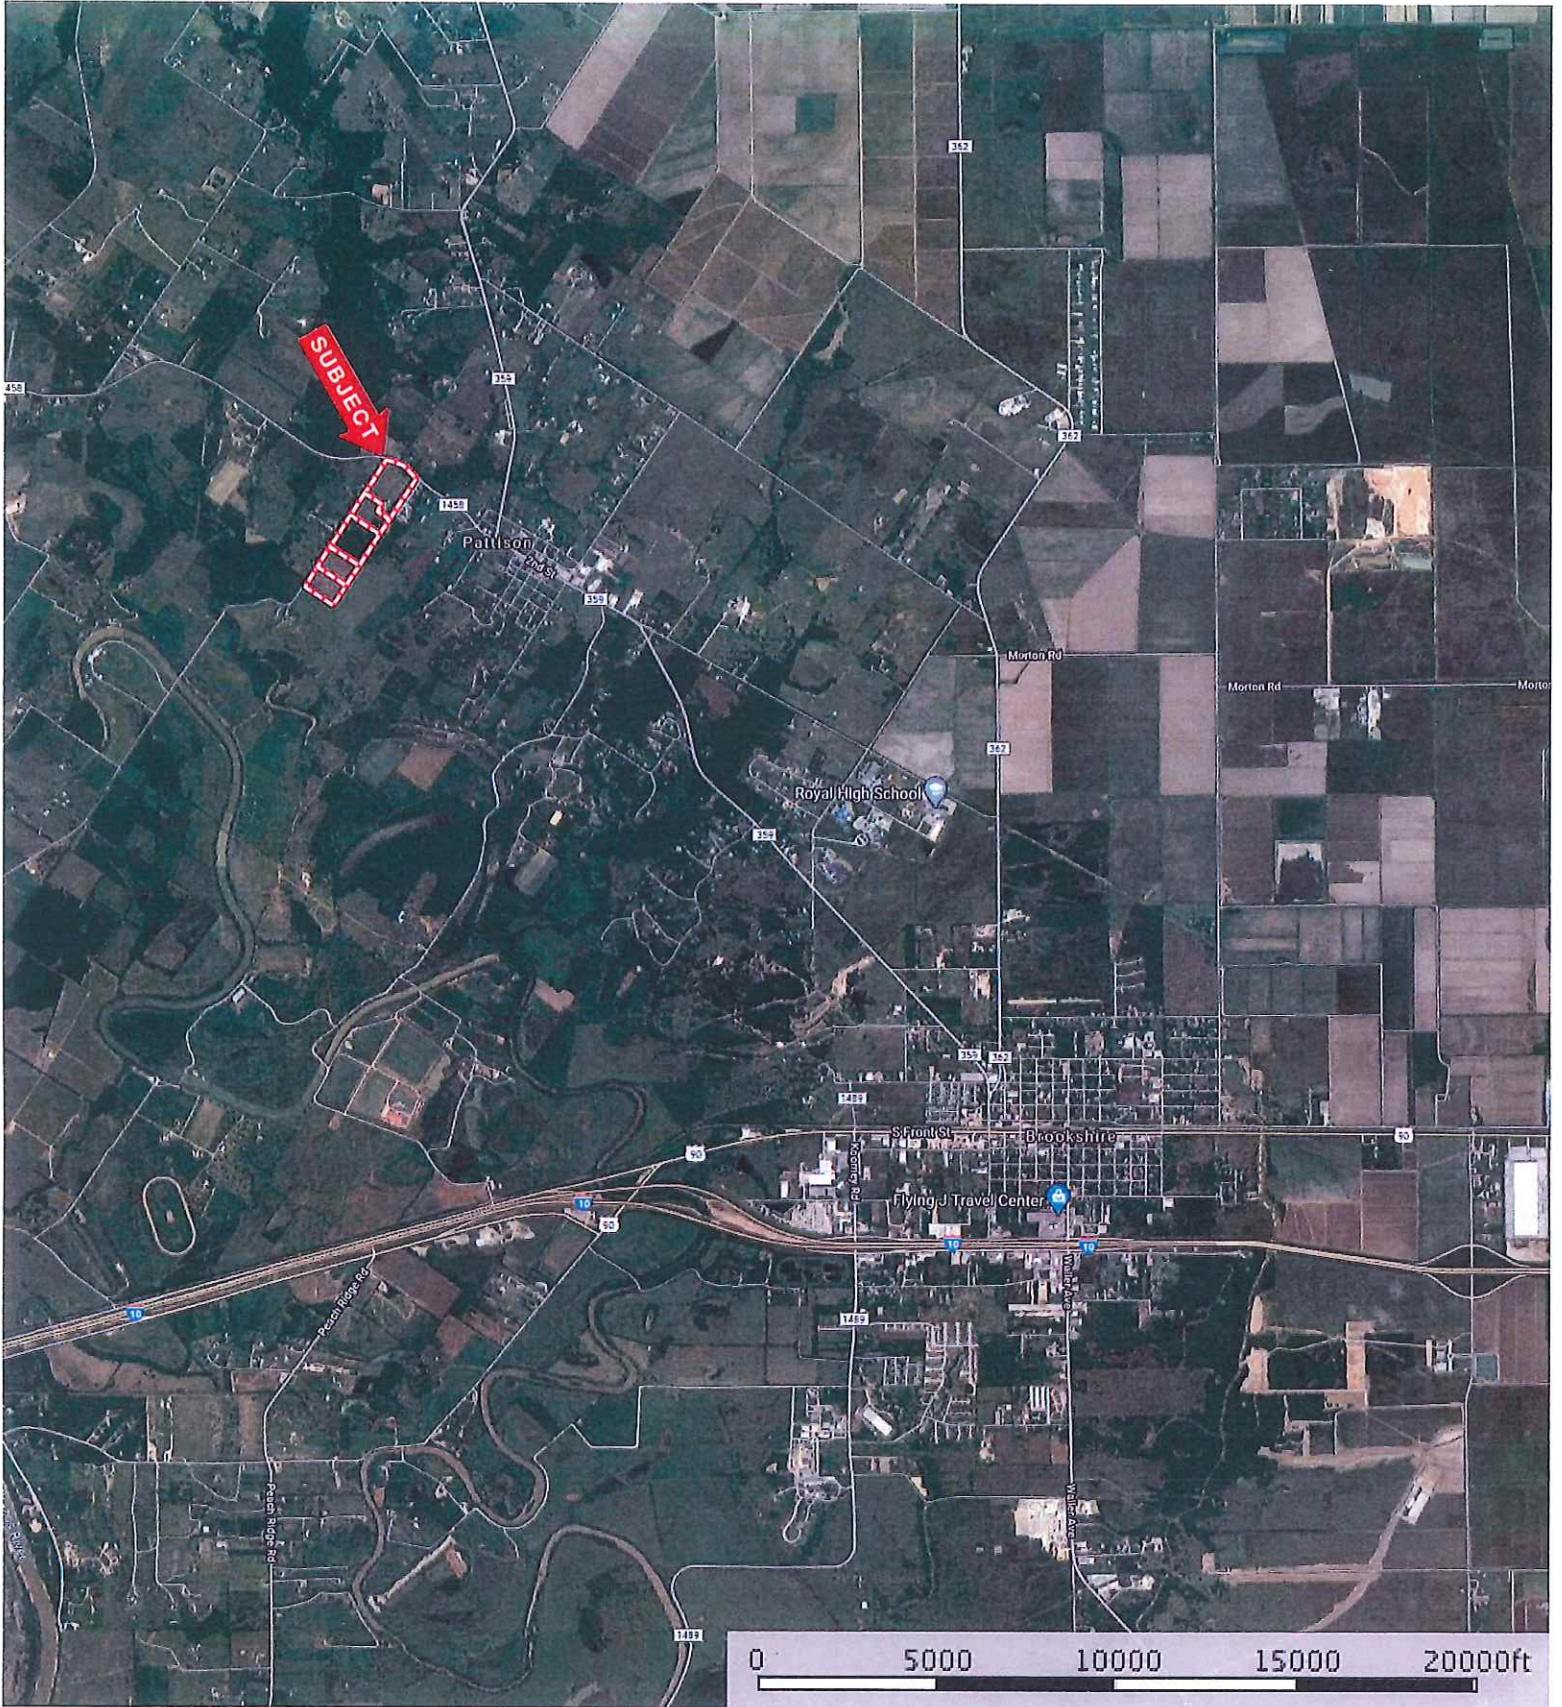

FM 1458 & Clemons Switch
Waller County, Texas, AC +/-

 Boundary

FM 1458 & Clemons Switch
Waller County, Texas, AC +/-

 Boundary

FM 1458 & Clemons Switch.
 Waller County, Texas, AC +/-

- Boundary
- 100 Year Floodplain
- 500 Year Floodplain
- Floodway
- Special
- Unmapped/ Not