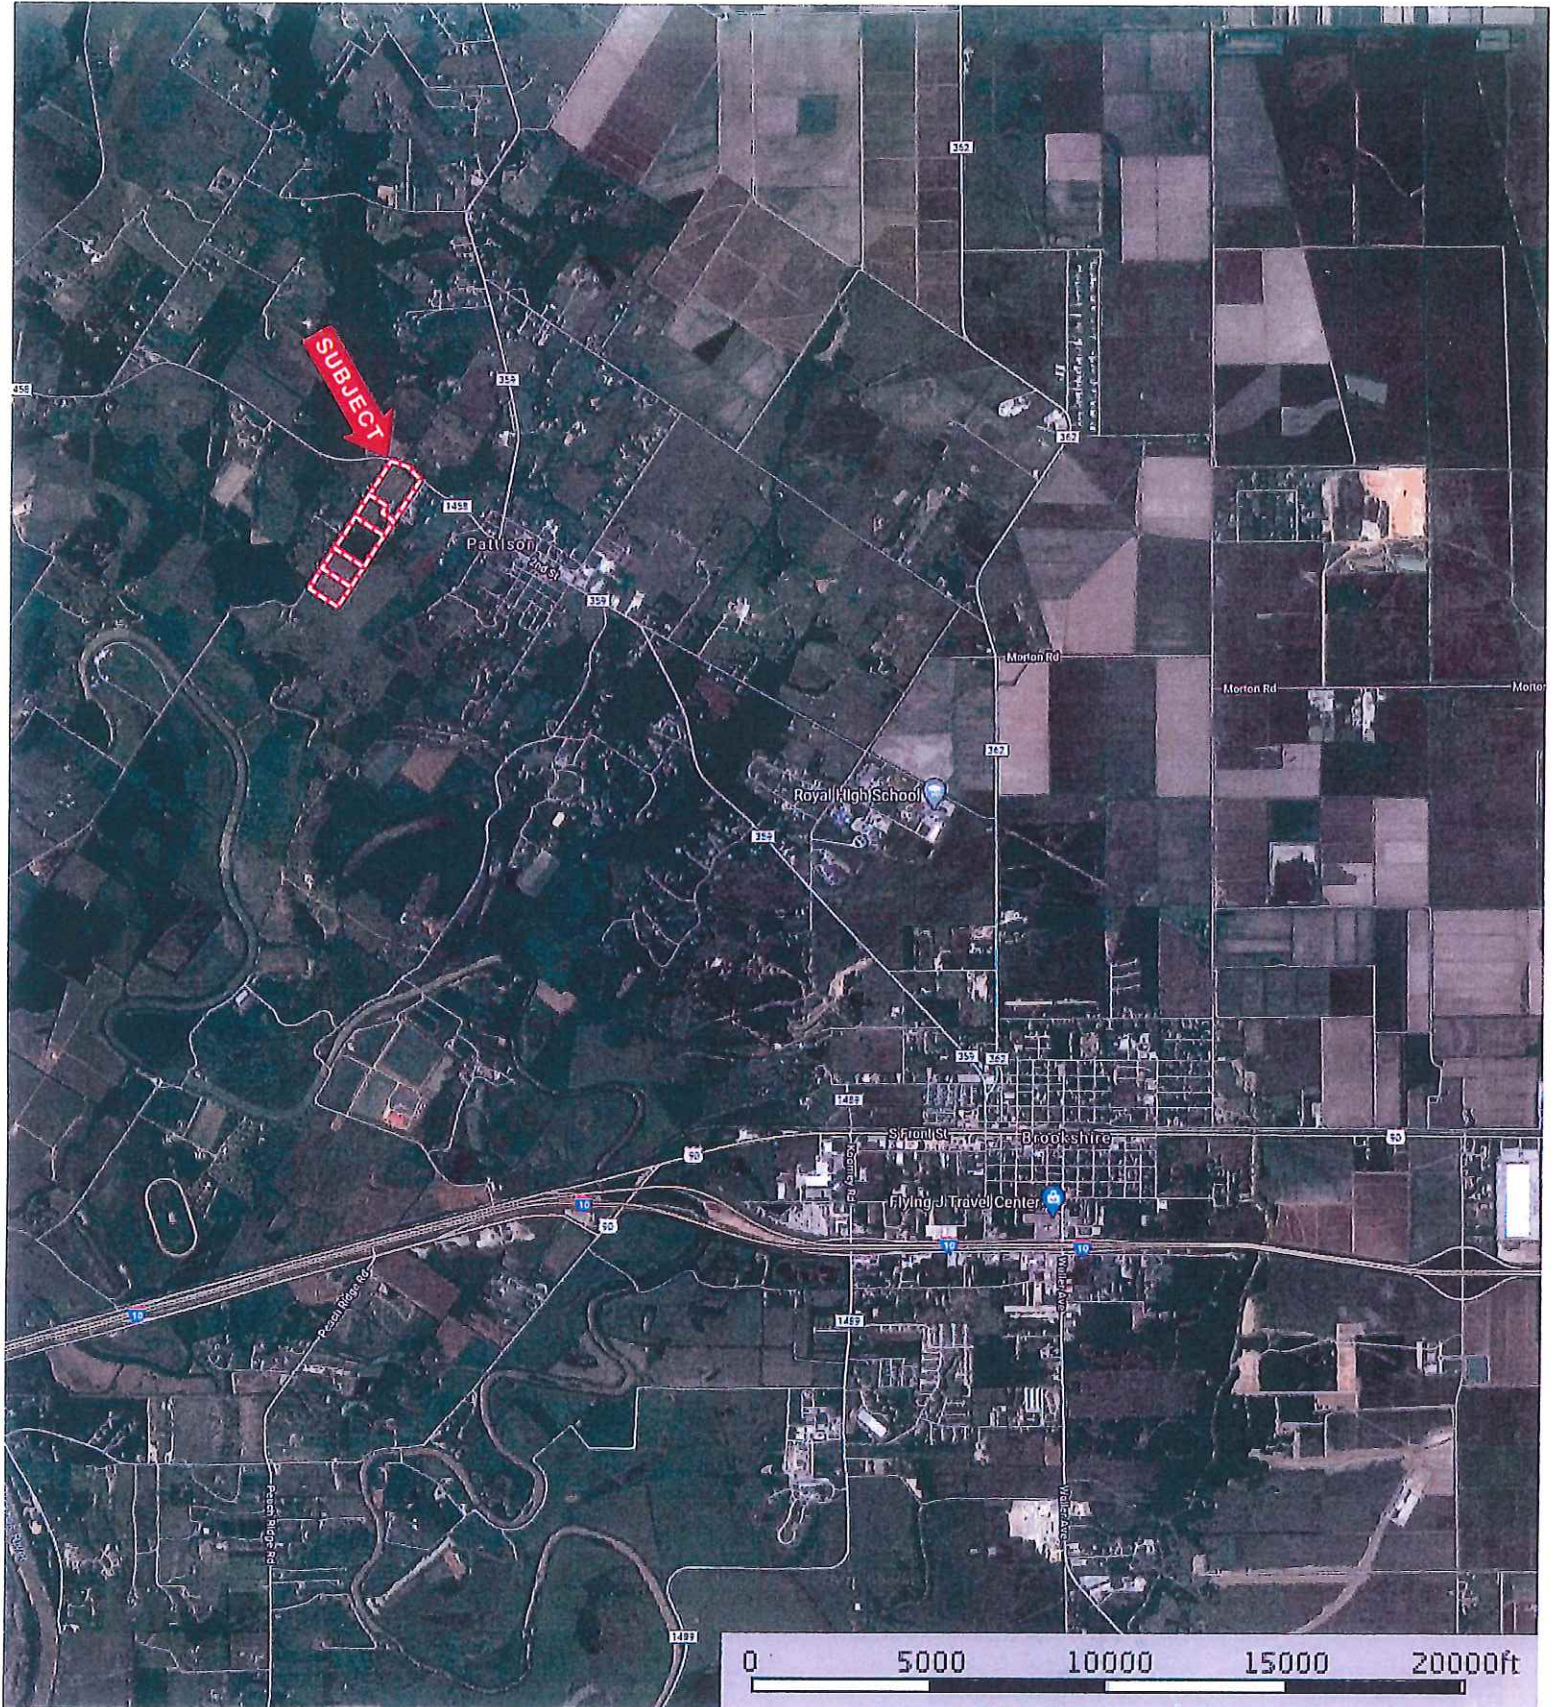

FM 1458 & Clemons Switch  
Waller County, Texas, AC +/-

 Boundary

**FM 1458 & Clemons Switch**  
Waller County, Texas, AC +/-

 Boundary

FM 1458 & Clemons Switch  
Waller County, Texas, AC +/-

- Boundary
- 100 Year Floodplain
- 500 Year Floodplain
- Floodway
- Special
- Unmapped/Not