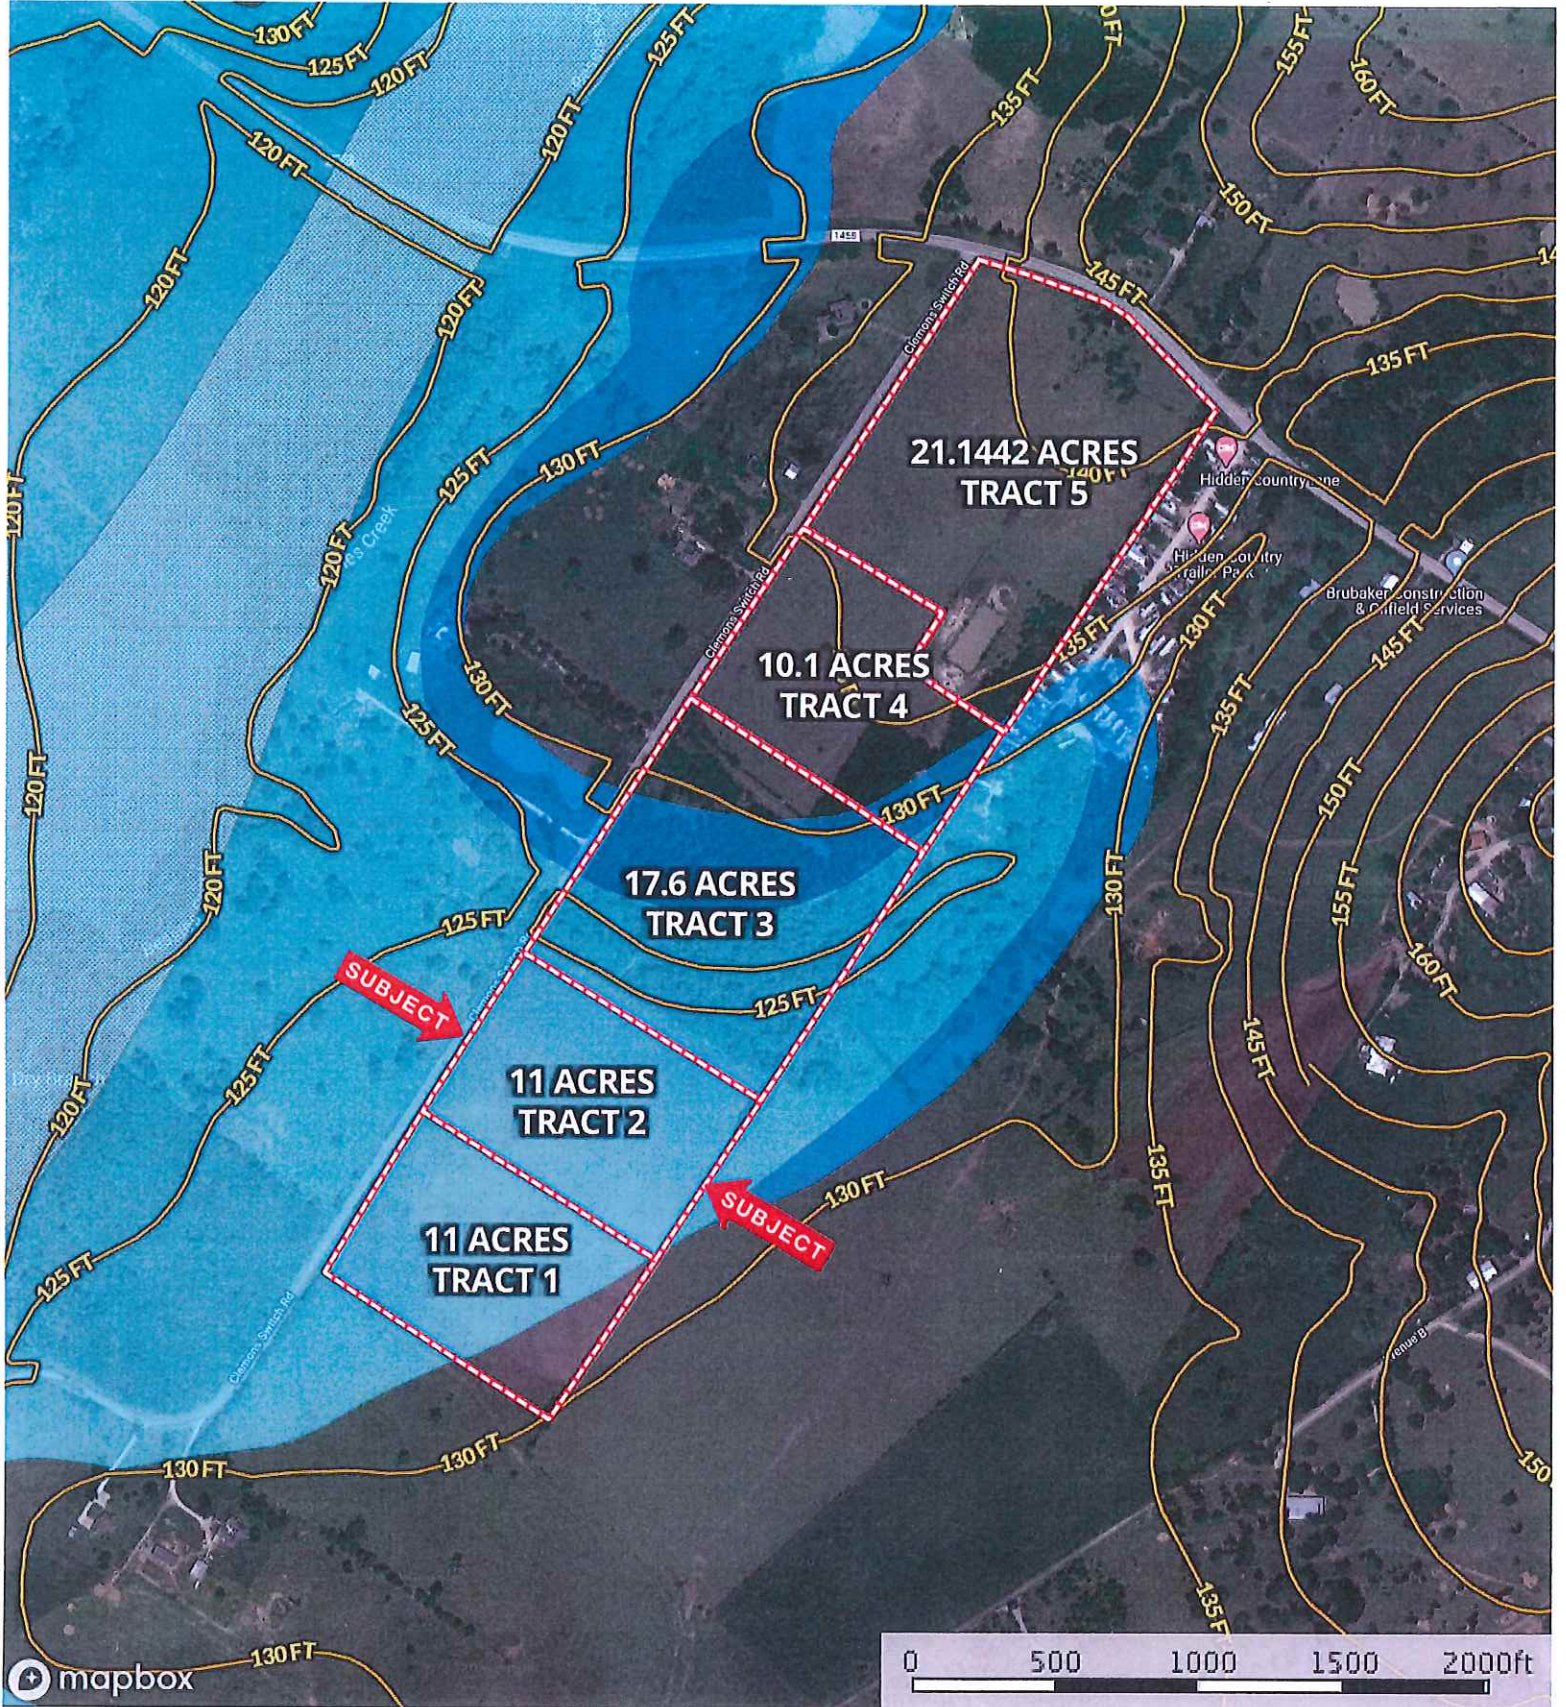

FM 1458 & Clemons Switch  
Waller County, Texas, AC +/-

 Boundary

**FM 1458 & Clemons Switch**  
Waller County, Texas, AC +/-

 Boundary

FM 1458 & Clemons Switch  
Waller County, Texas, AC +/-

- Boundary
- 100 Year Floodplain
- 500 Year Floodplain
- Floodway
- Special
- Unmapped/Not