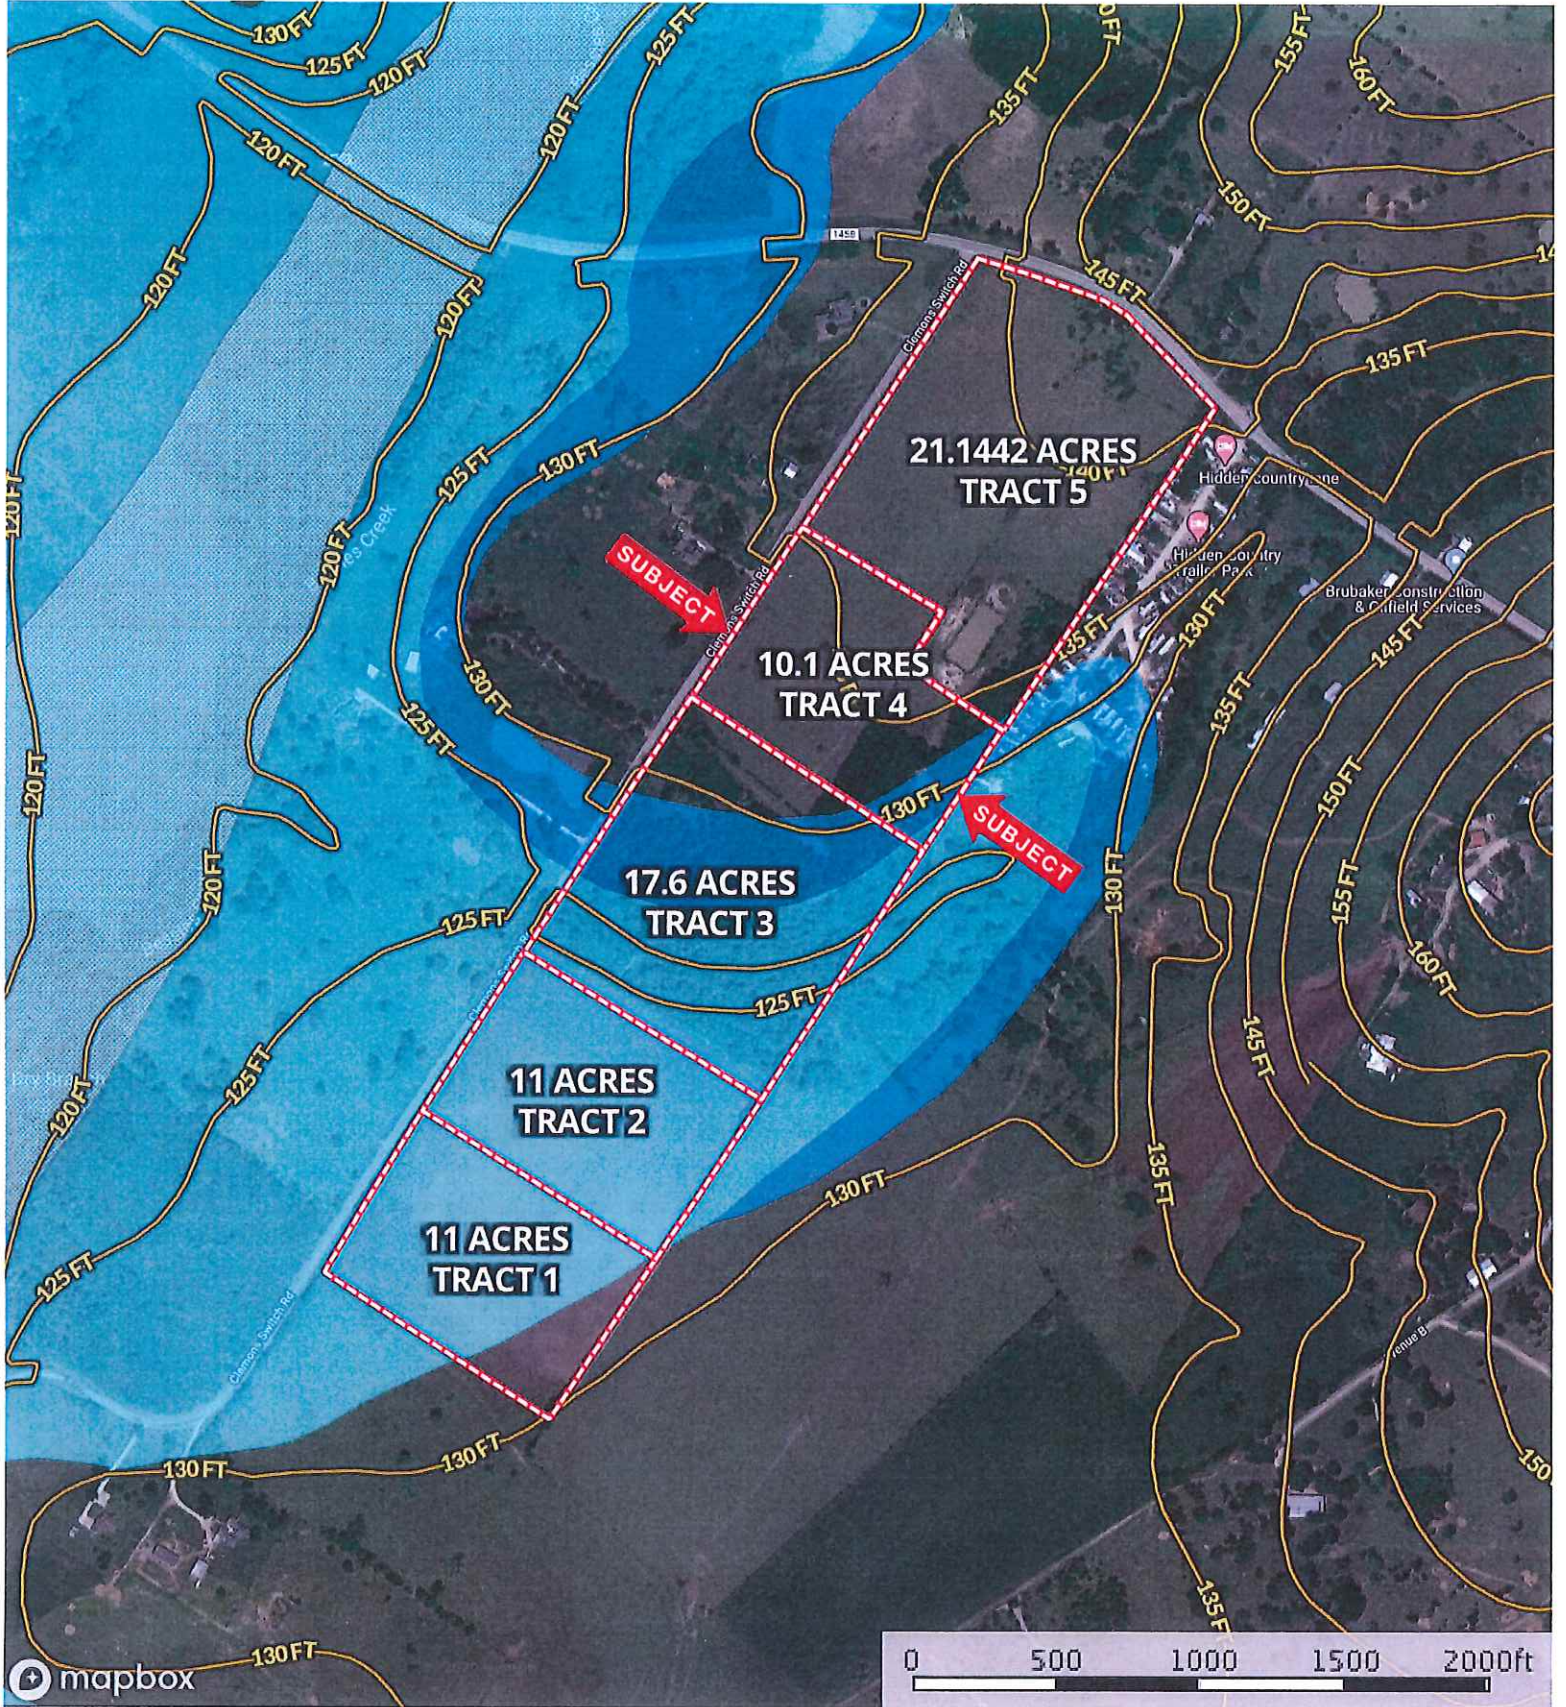

FM 1458 & Clemons Switch
Waller County, Texas, AC +/-

 Boundary

 The information contained herein was obtained from sources deemed to be reliable. MapRight Services makes no warranties or guarantees as to the completeness or accuracy thereof.

FM 1458 & Clemons Switch
Waller County, Texas, AC +/-

 Boundary

FM 1458 & Clemons Switch
Waller County, Texas, AC +/-

- Boundary
- 100 Year Floodplain
- 500 Year Floodplain
- Floodway
- Special
- Unmapped/Not