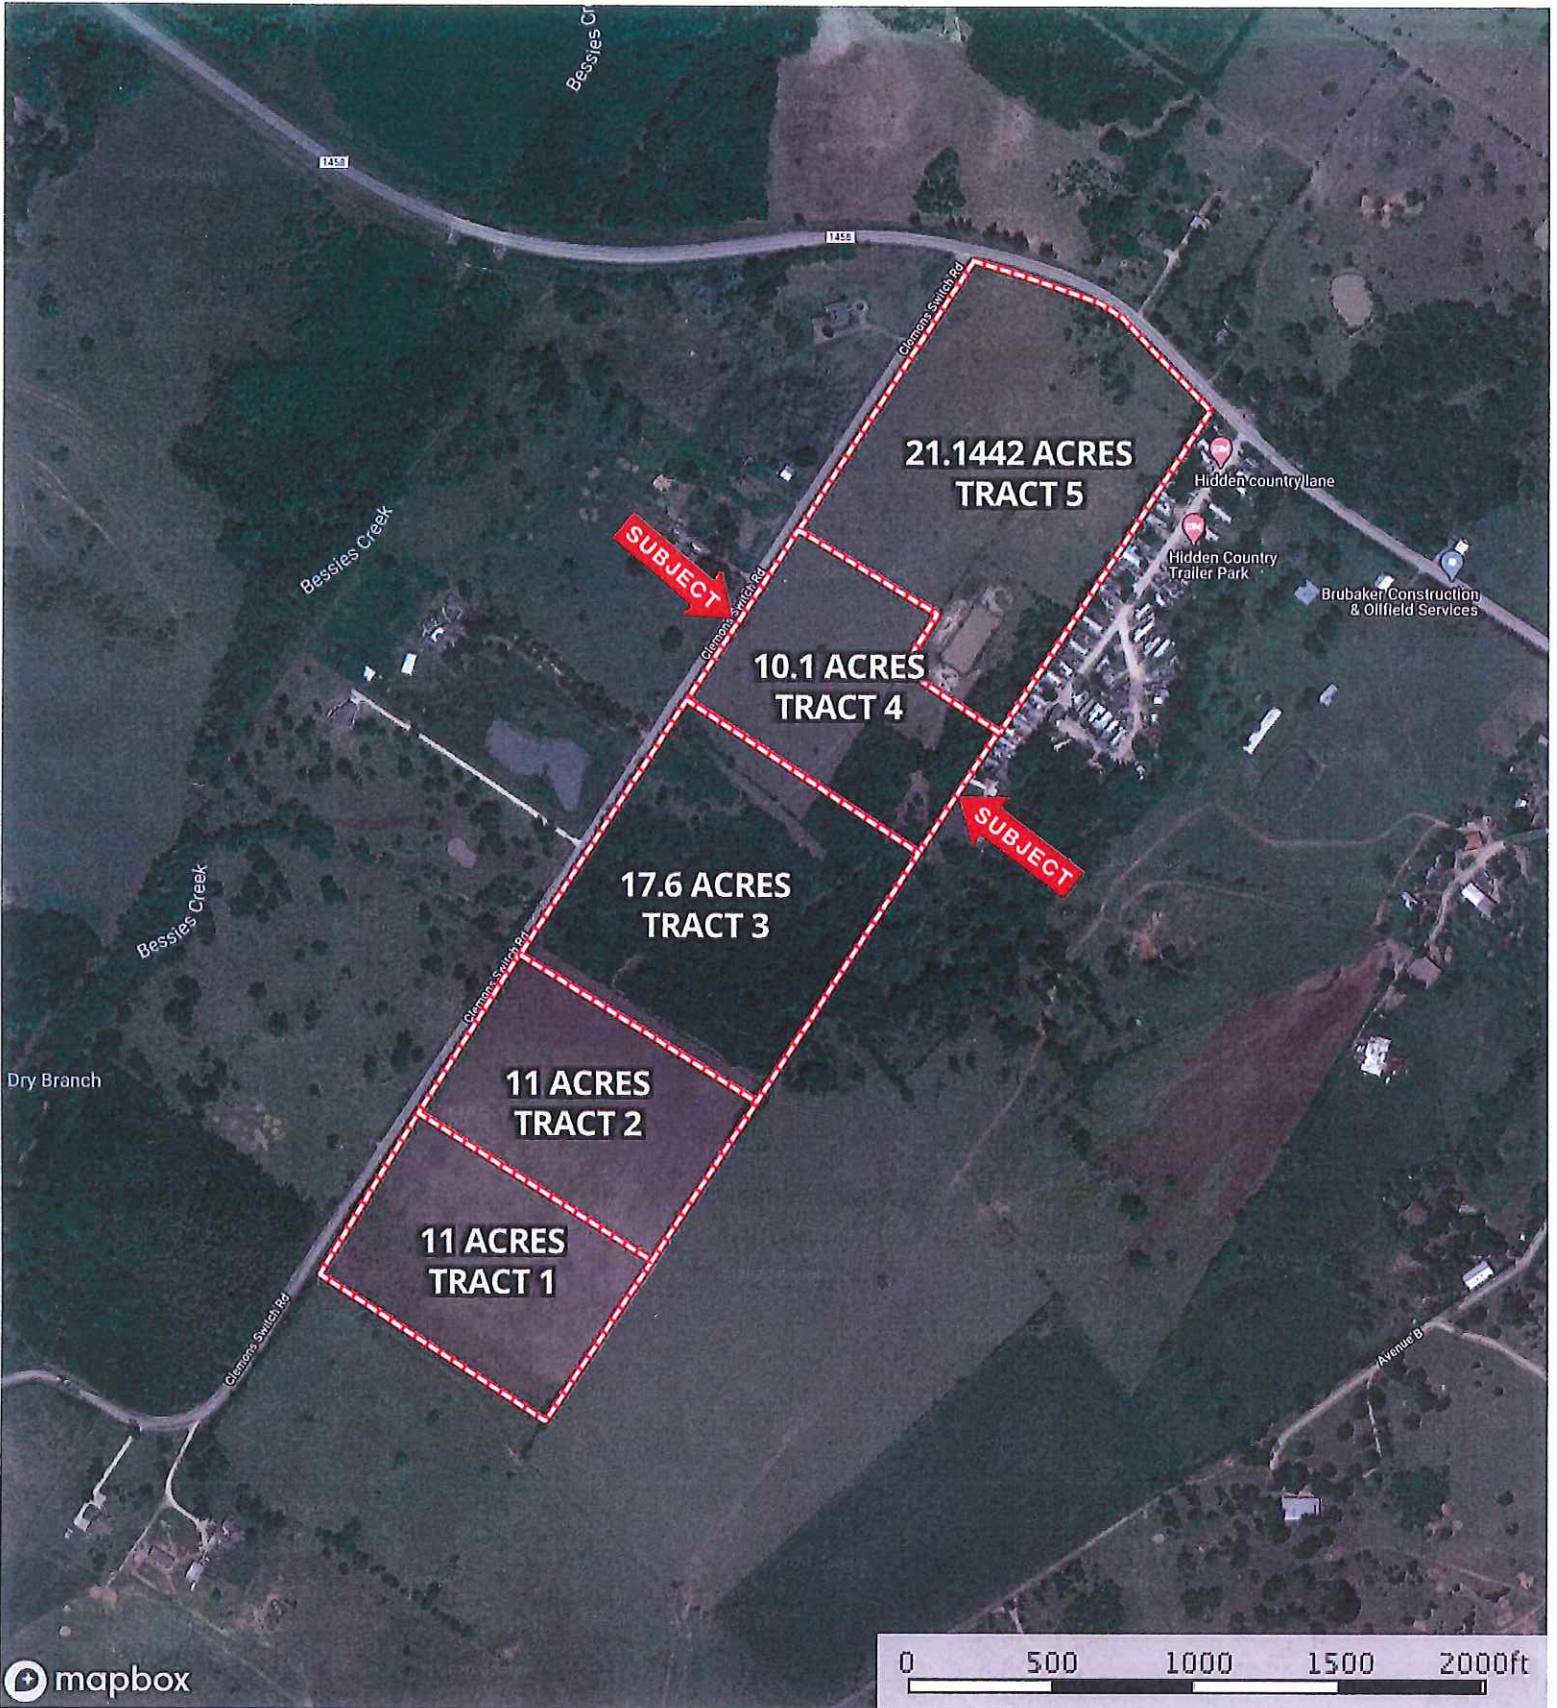

FM 1458 & Clemons Switch
Waller County, Texas, AC +/-

 Boundary

 The information contained herein was obtained from sources deemed to be reliable. MapRight Services makes no warranties or guarantees as to the completeness or accuracy thereof.

FM 1458 & Clemons Switch
Waller County, Texas, AC +/-

 Boundary

FM 1458 & Clemons Switch
Waller County, Texas, AC +/-

- Boundary
- 100 Year Floodplain
- 500 Year Floodplain
- Floodway
- Special
- Unmapped/Not