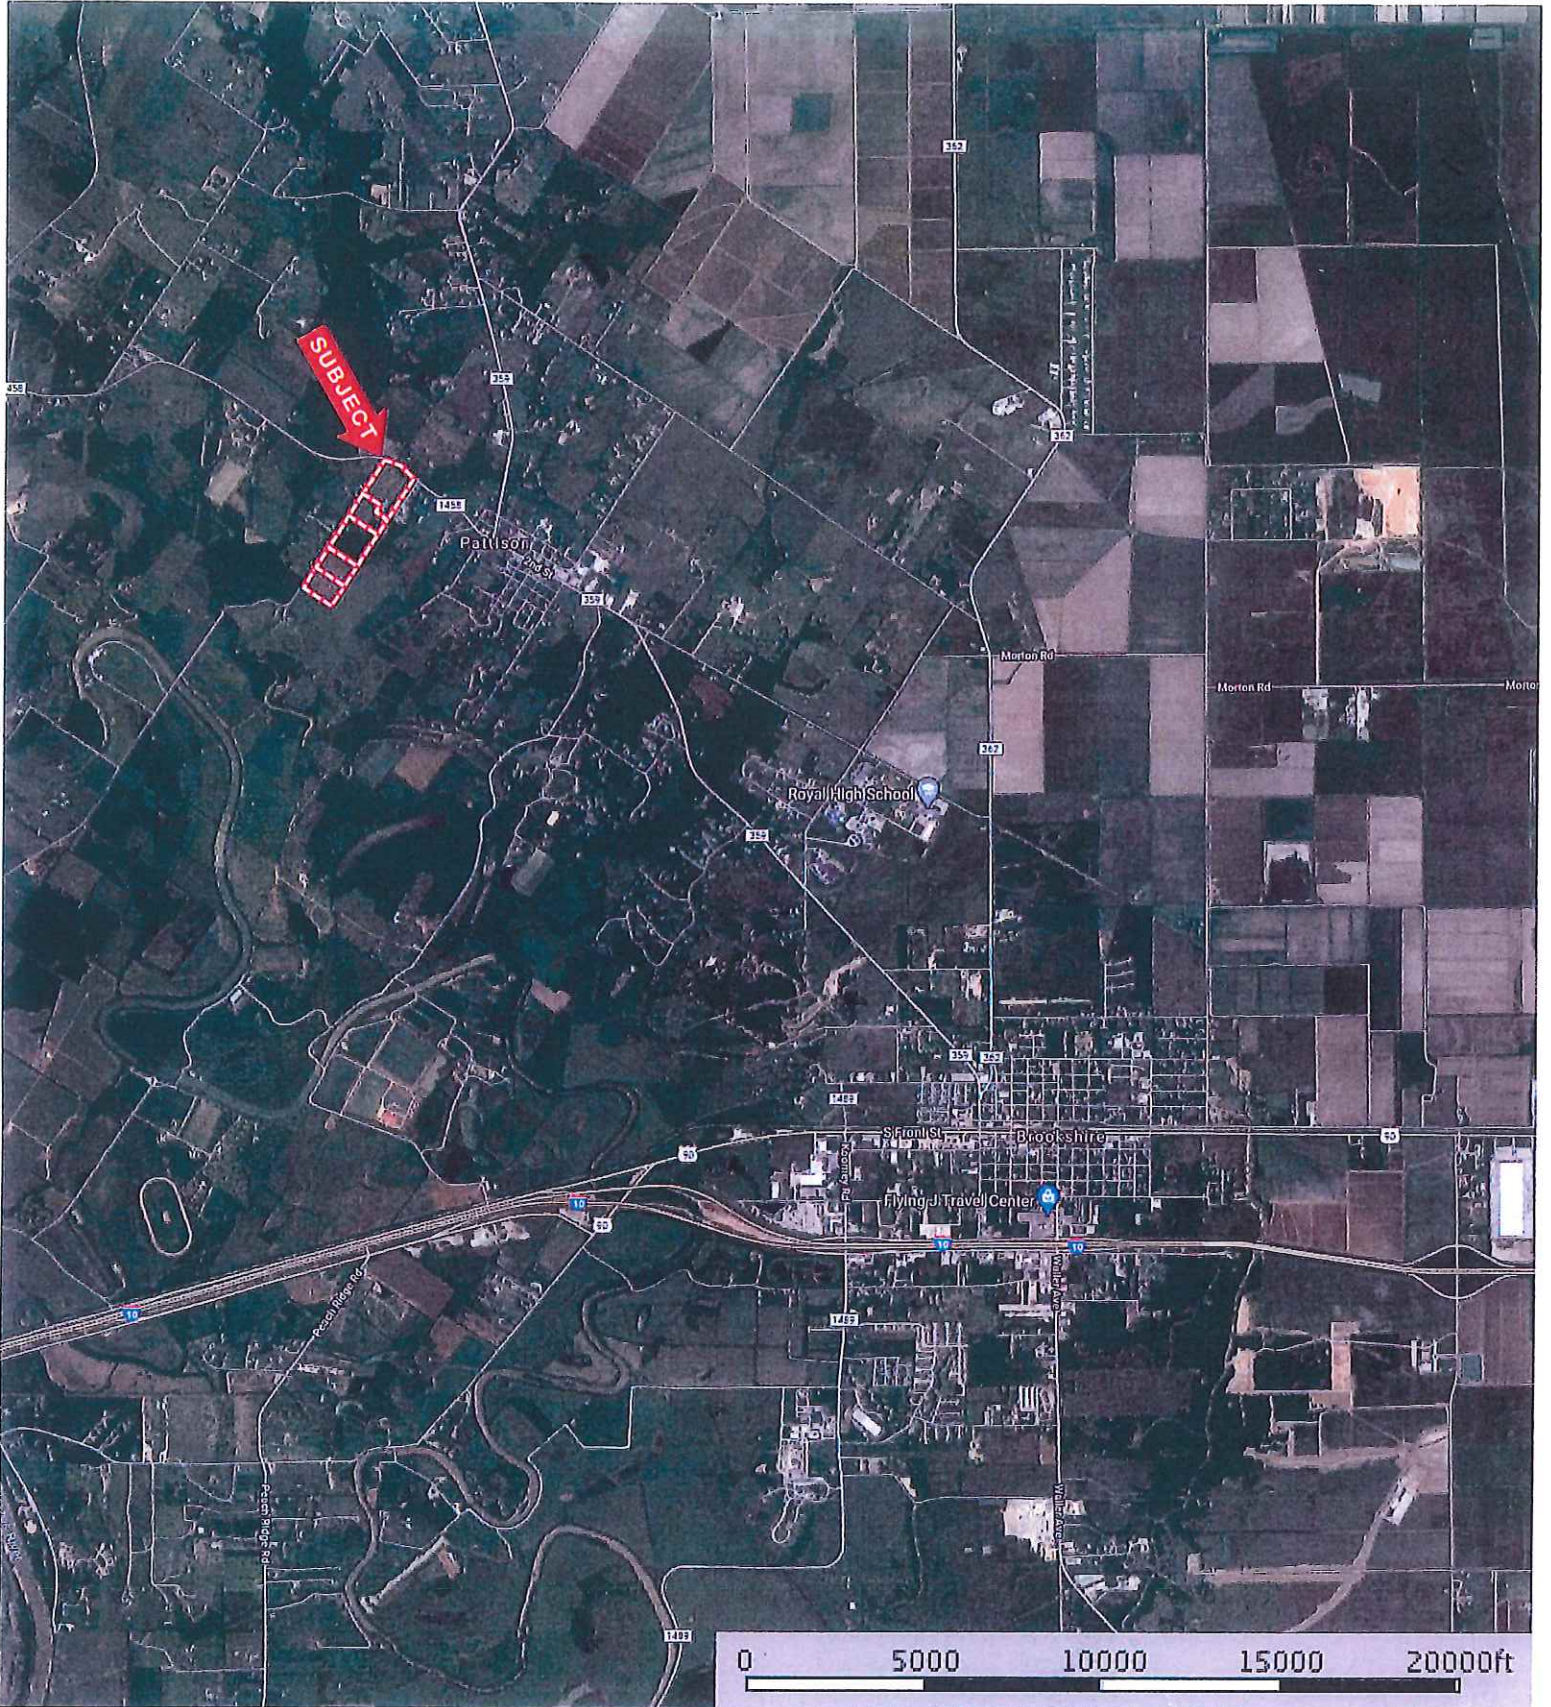

FM 1458 & Clemons Switch
Waller County, Texas, AC +/-

 Boundary

 The information contained herein was obtained from sources deemed to be reliable. MapRight Services makes no warranties or guarantees as to the completeness or accuracy thereof.

FM 1458 & Clemons Switch
Waller County, Texas, AC +/-

 Boundary

FM 1458 & Clemons Switch
Waller County, Texas, AC +/-

- Boundary
- 100 Year Floodplain
- 500 Year Floodplain
- Floodway
- Special
- Unmapped/Not