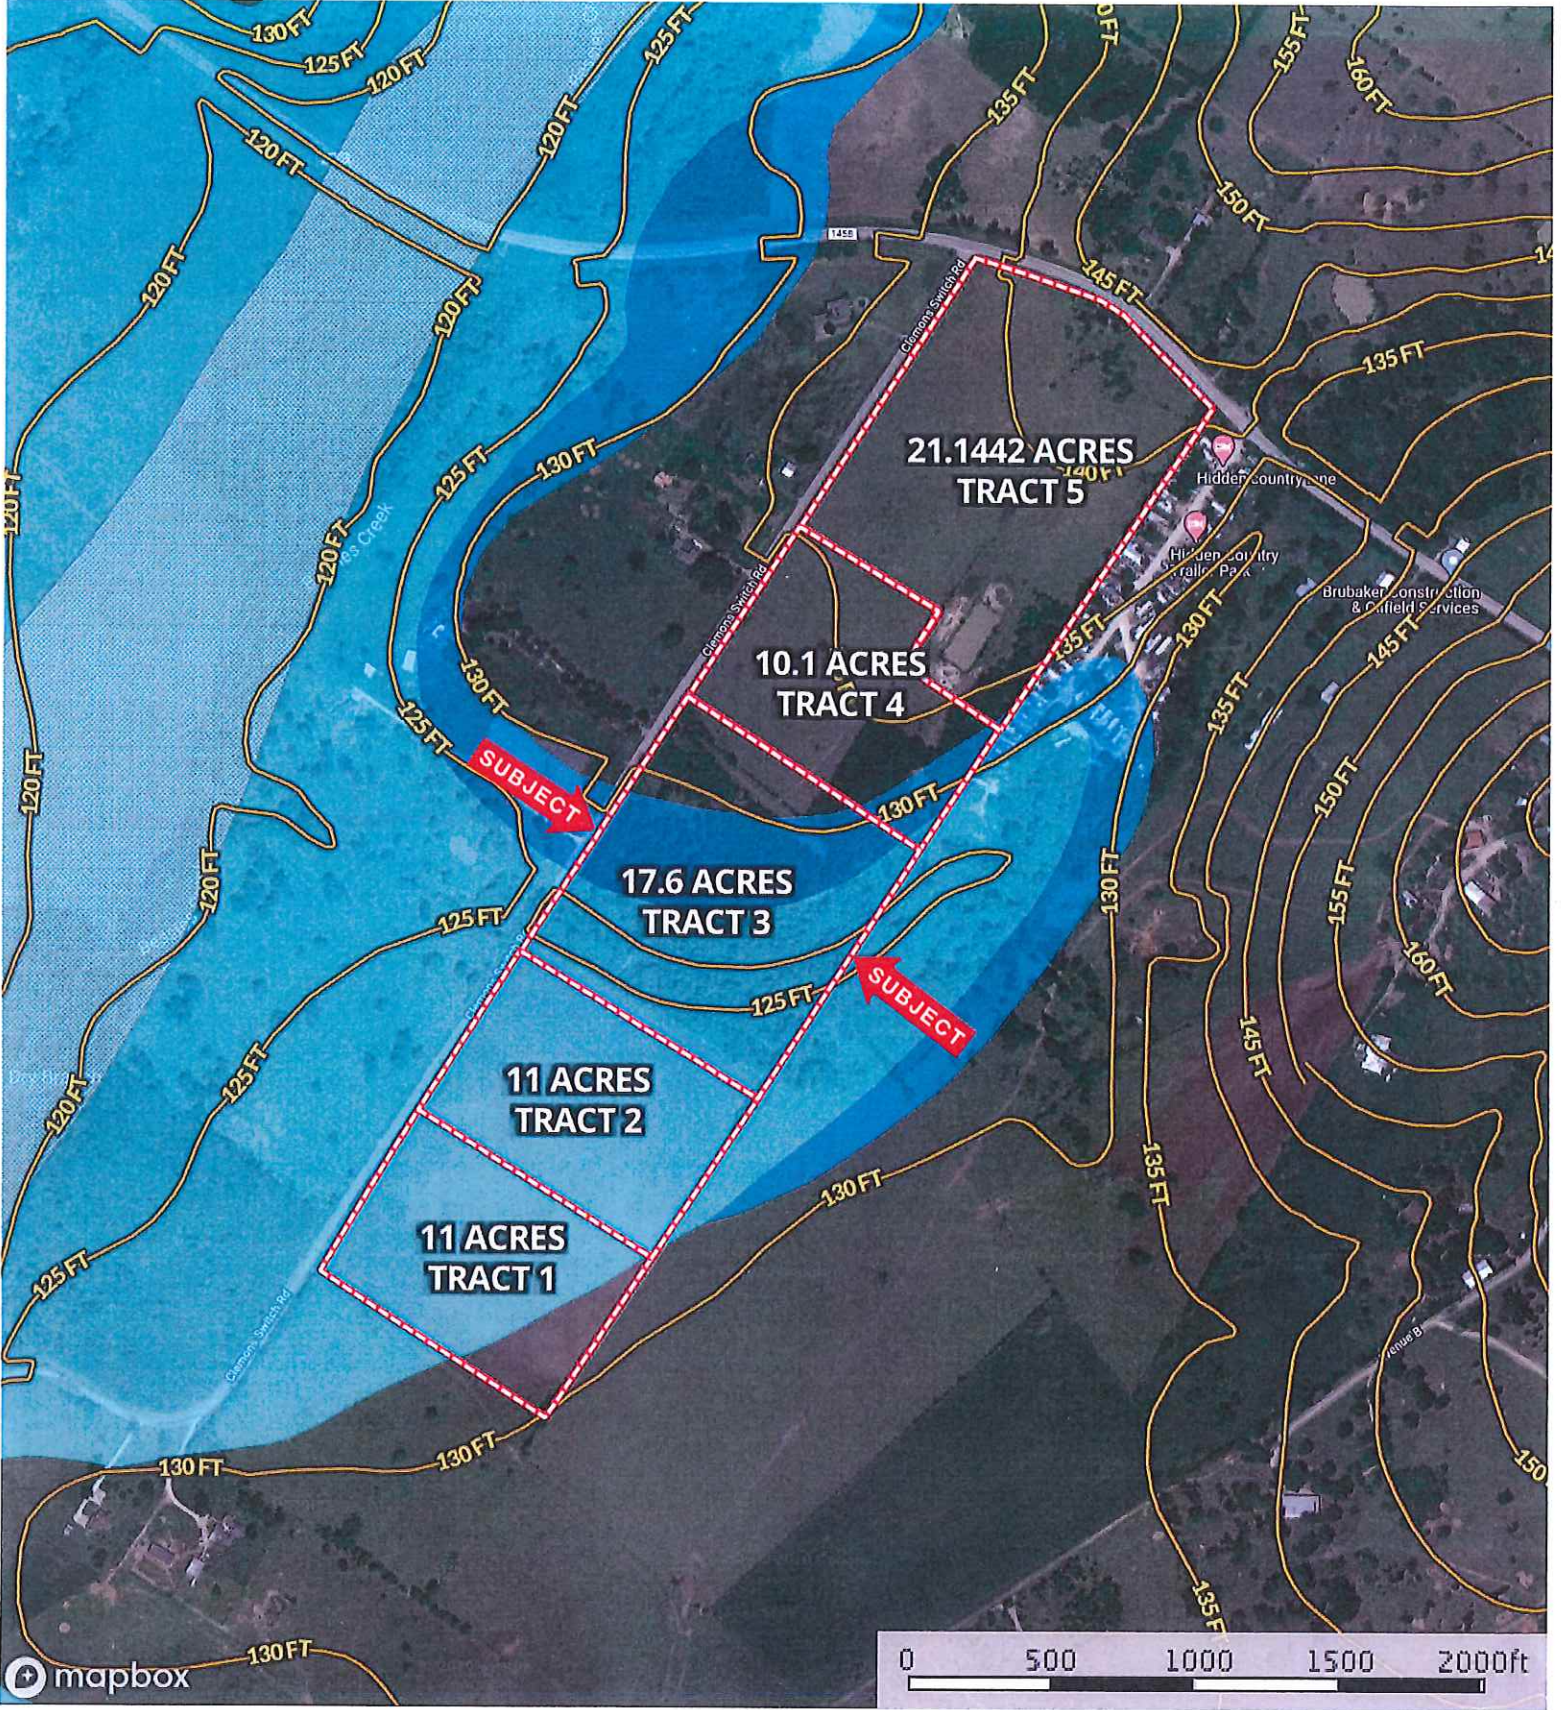

FM 1458 & Clemons Switch
Waller County, Texas, AC +/-

 Boundary

FM 1458 & Clemons Switch
Waller County, Texas, AC +/-

 Boundary

FM 1458 & Clemons Switch
 Waller County, Texas, AC +/-

- Boundary
- 100 Year Floodplain
- 500 Year Floodplain
- Floodway
- Special
- Unmapped/ Not