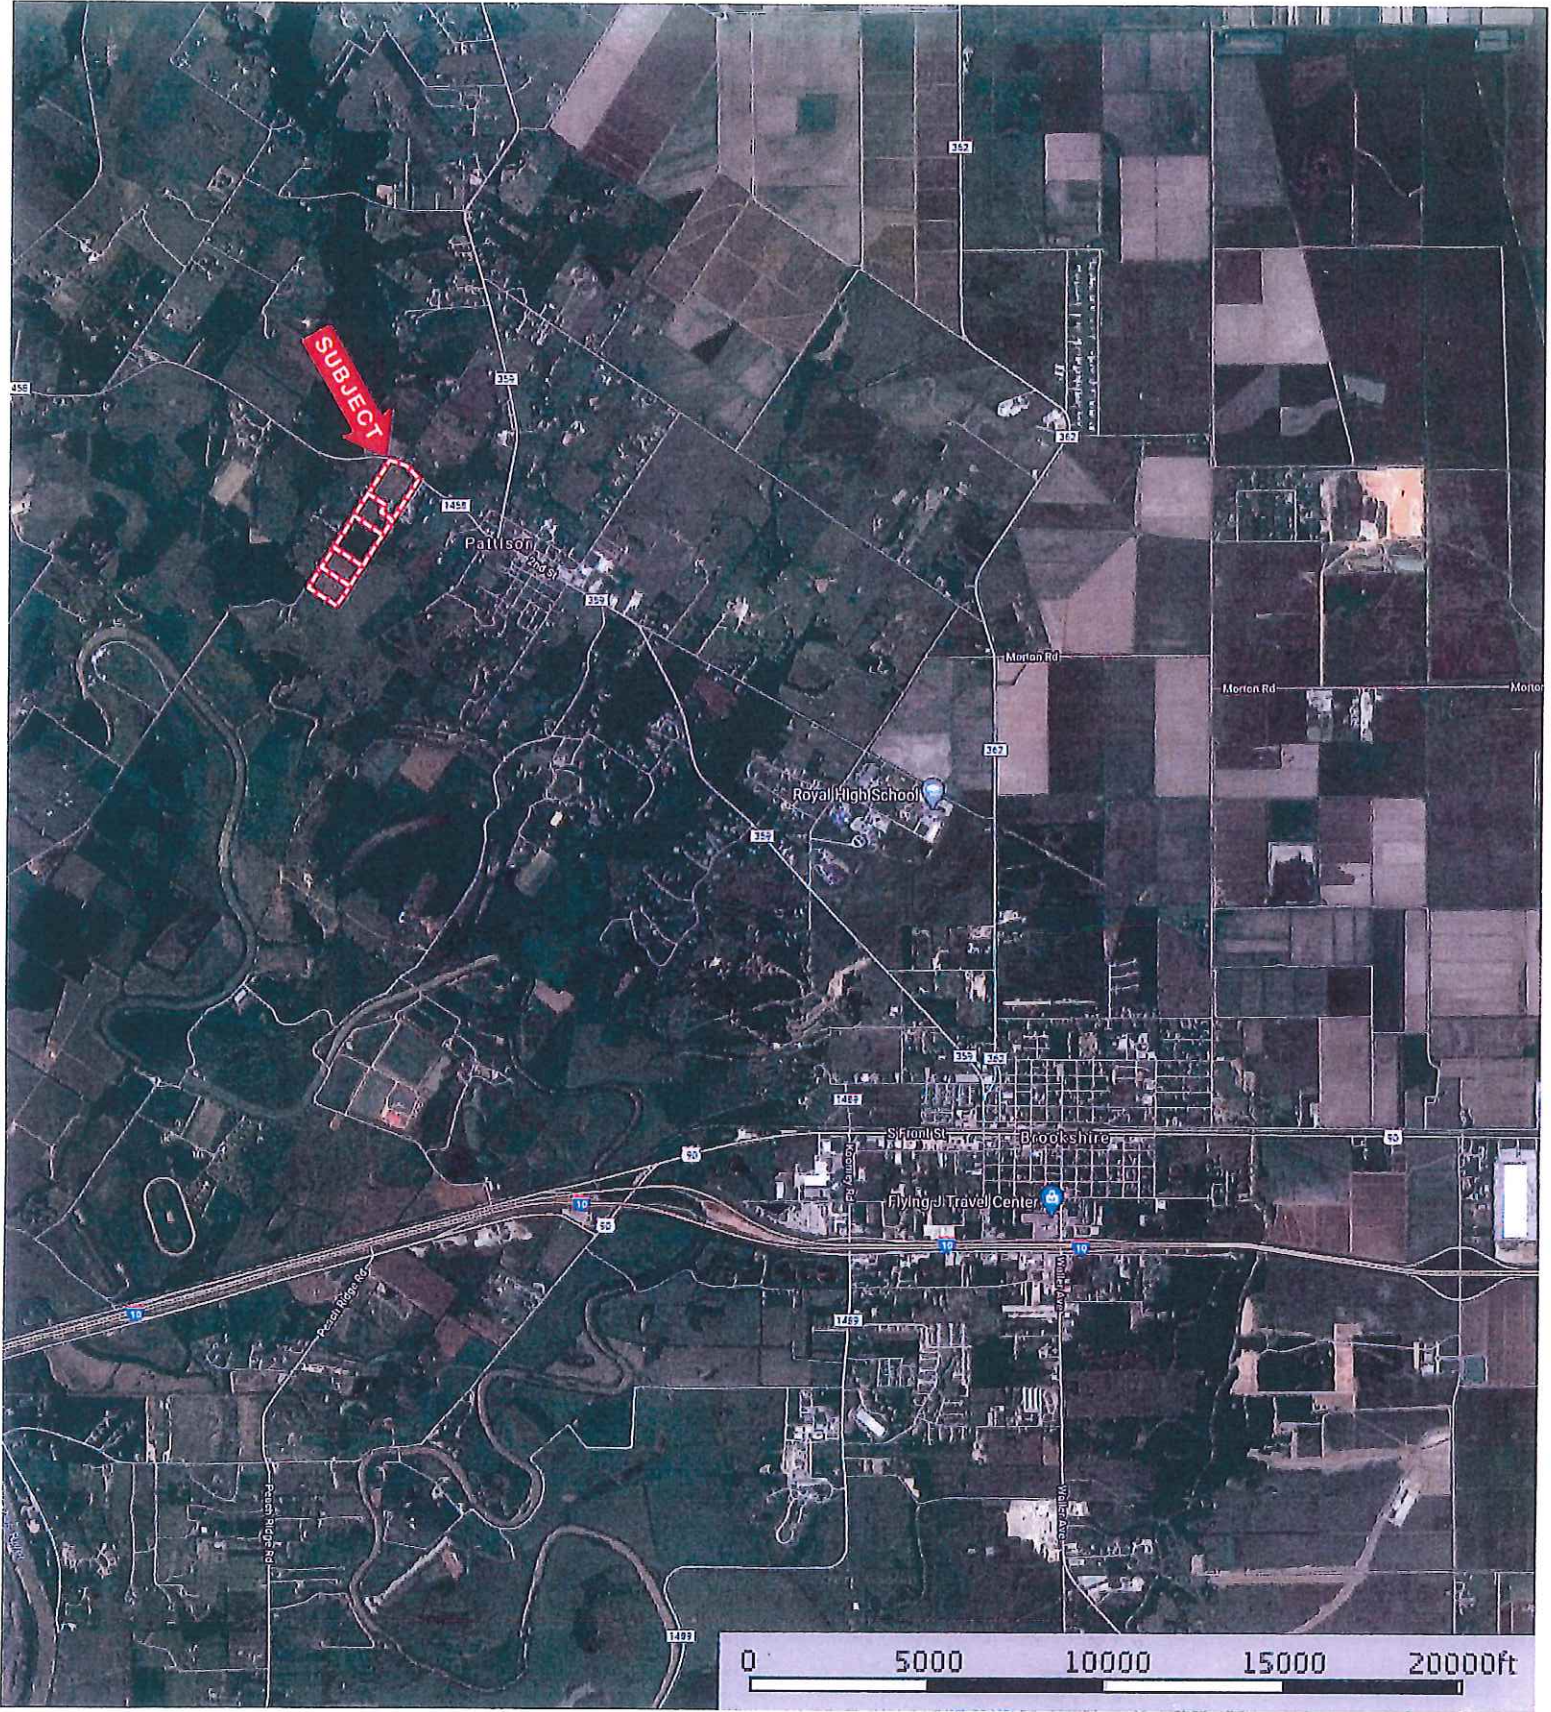

FM 1458 & Clemons Switch
Waller County, Texas, AC +/-

 Boundary

FM 1458 & Clemons Switch
Waller County, Texas, AC +/-

 Boundary

FM 1458 & Clemons Switch
 Waller County, Texas, AC +/-

- Boundary
- 100 Year Floodplain
- 500 Year Floodplain
- Floodway
- Special
- Unmapped/ Not