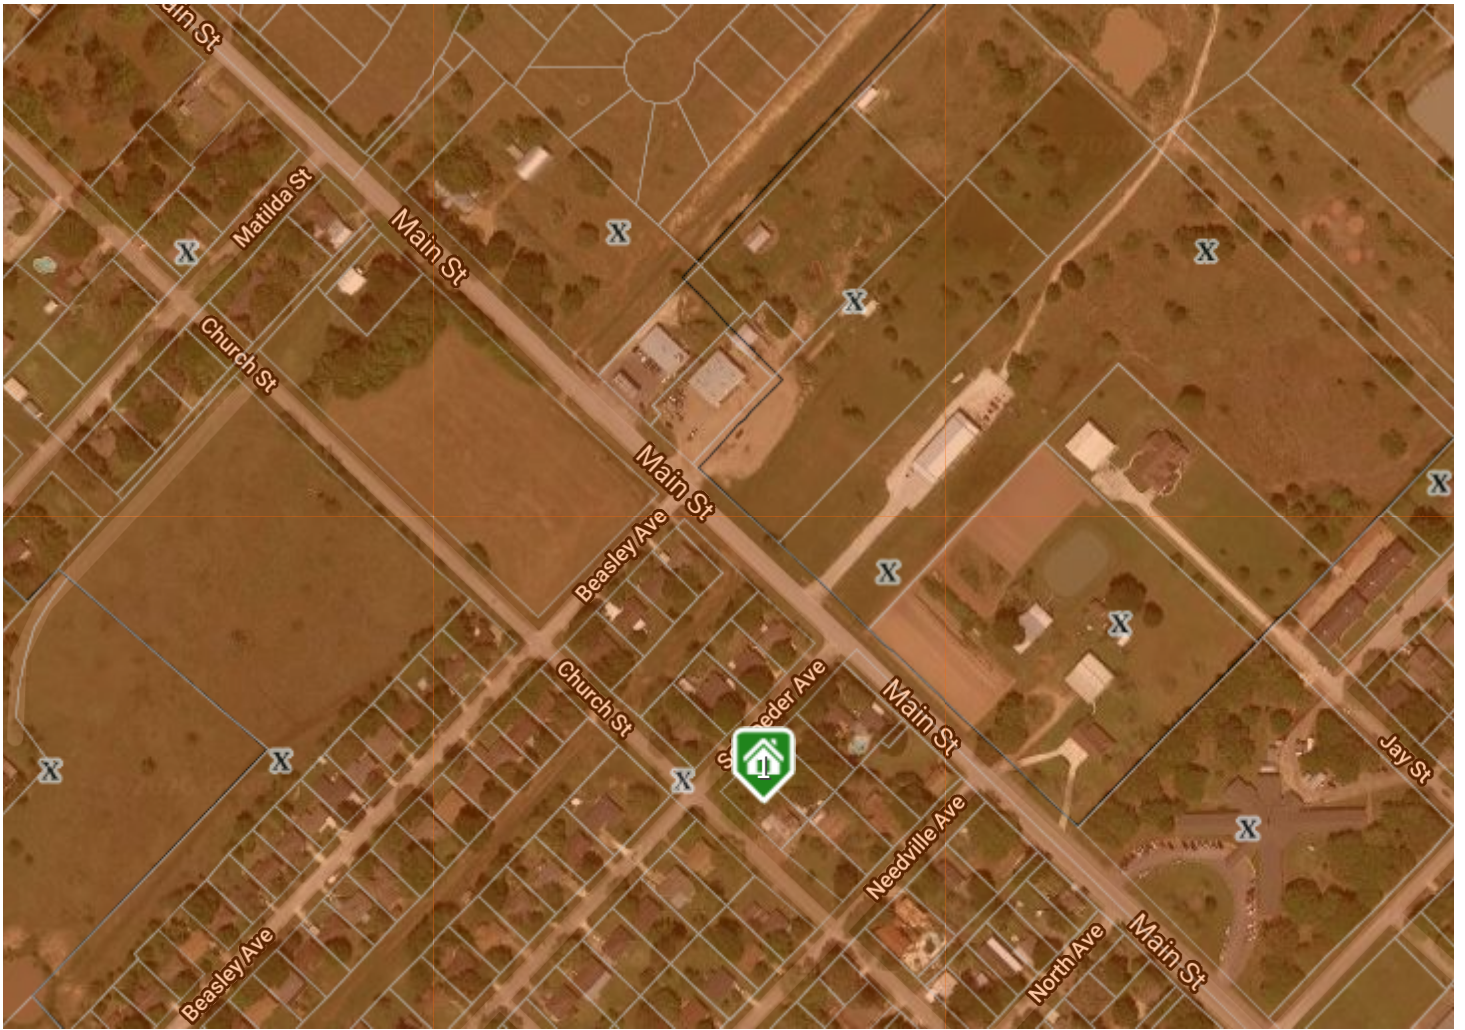

Ctrl-click any shaded area for layer details.

Coastal 100-Year Floodway Coastal 100-year Floodplain 100-year Floodway 100-year Flood

Parcel Disclaimenined 500-year Floodplain incl. levee protected area Out of Special Flood Hazard Area

Ruler Legend