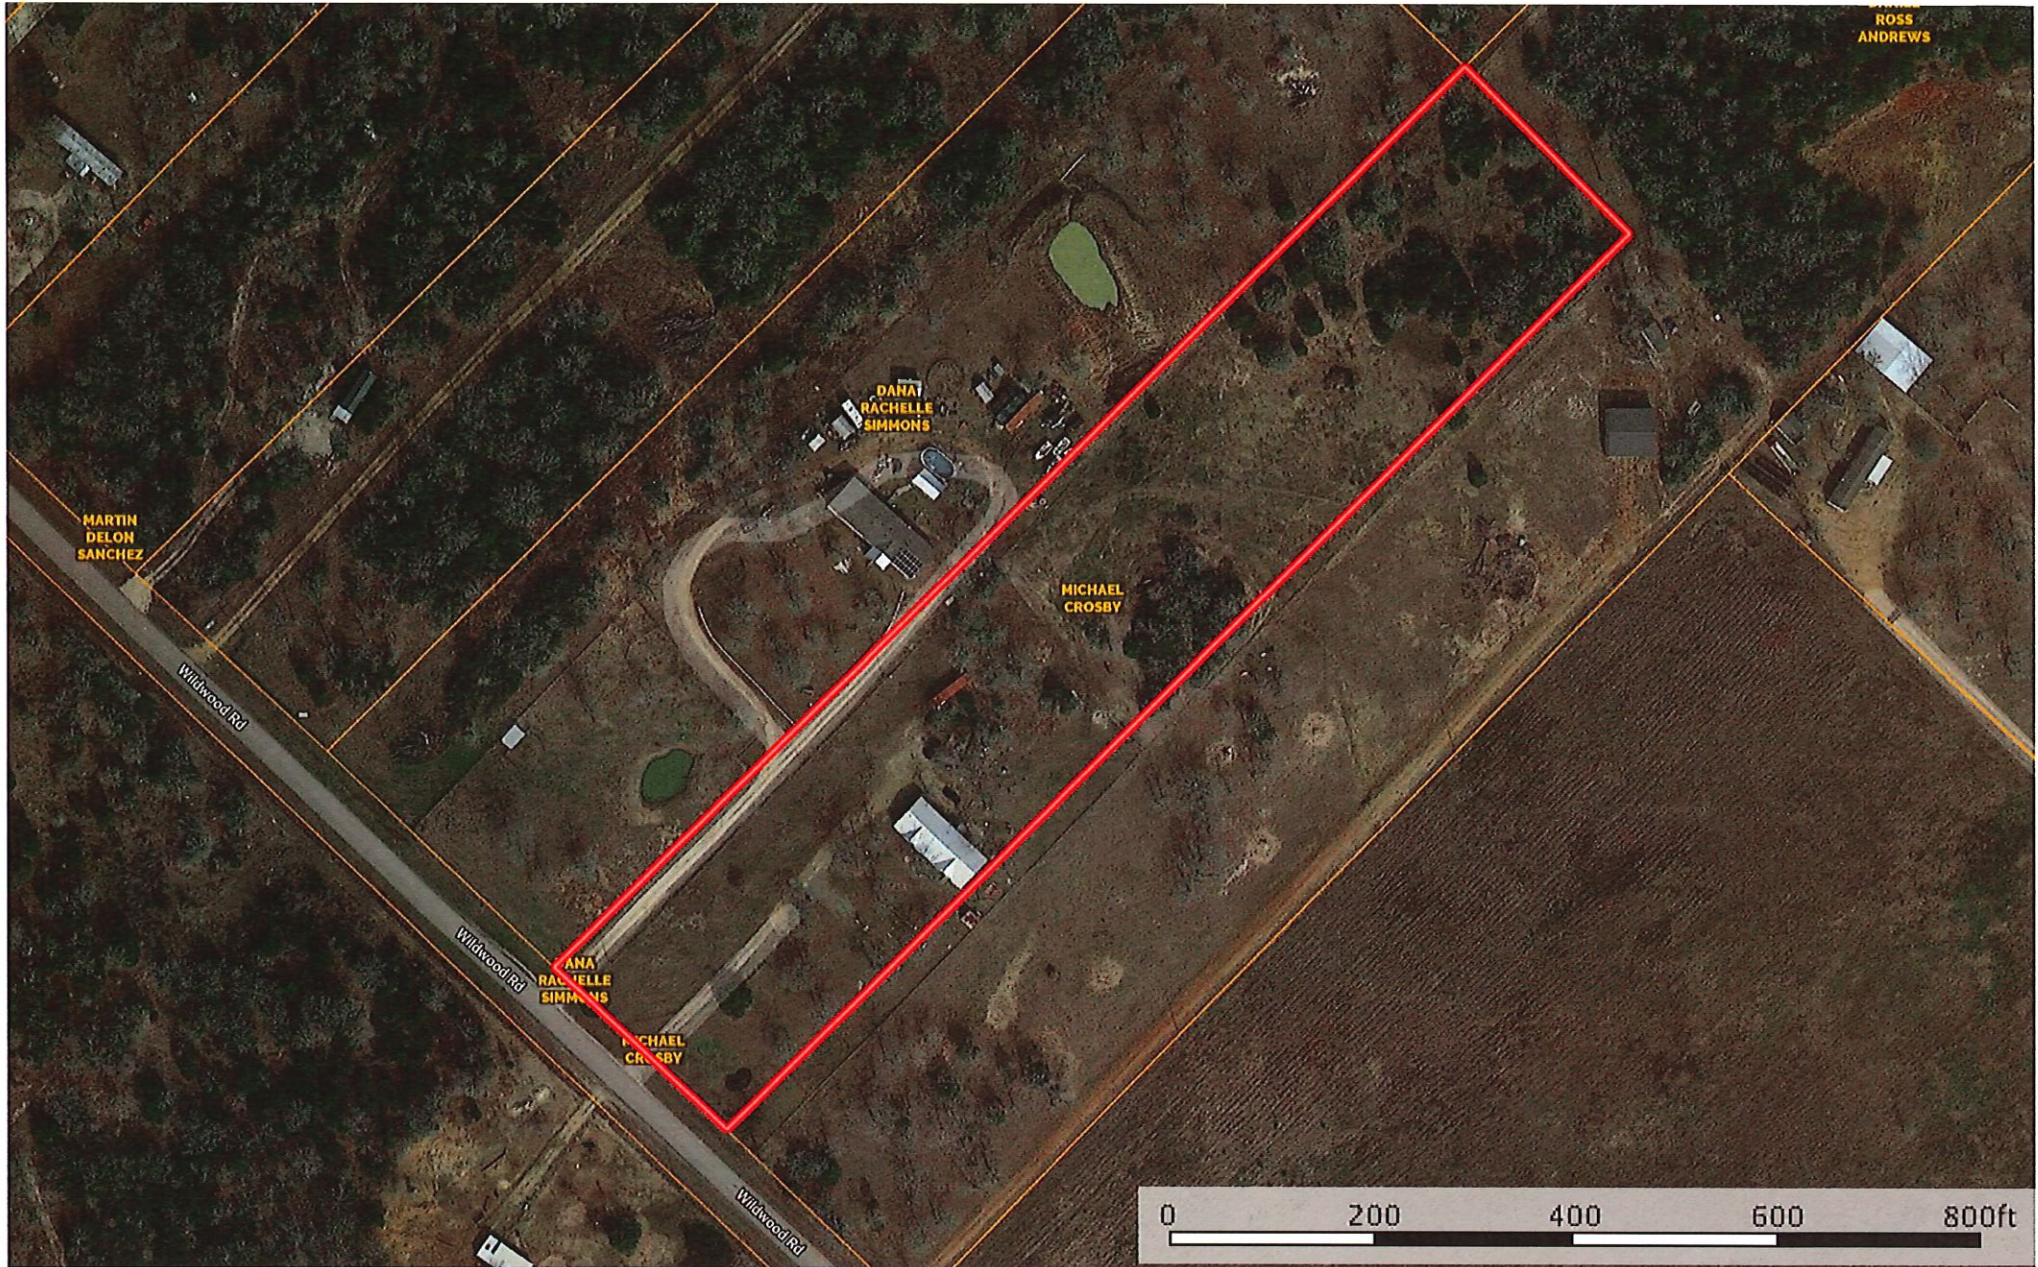

1332 Wildwood Rd Ledbetter, TX 78946
Washington County, Texas, 5.003 AC +/-

 Boundary

Lisa Mayer

 The information contained herein was obtained from sources deemed to be reliable. MapRight Services makes no warranties or guarantees as to the completeness or accuracy thereof.