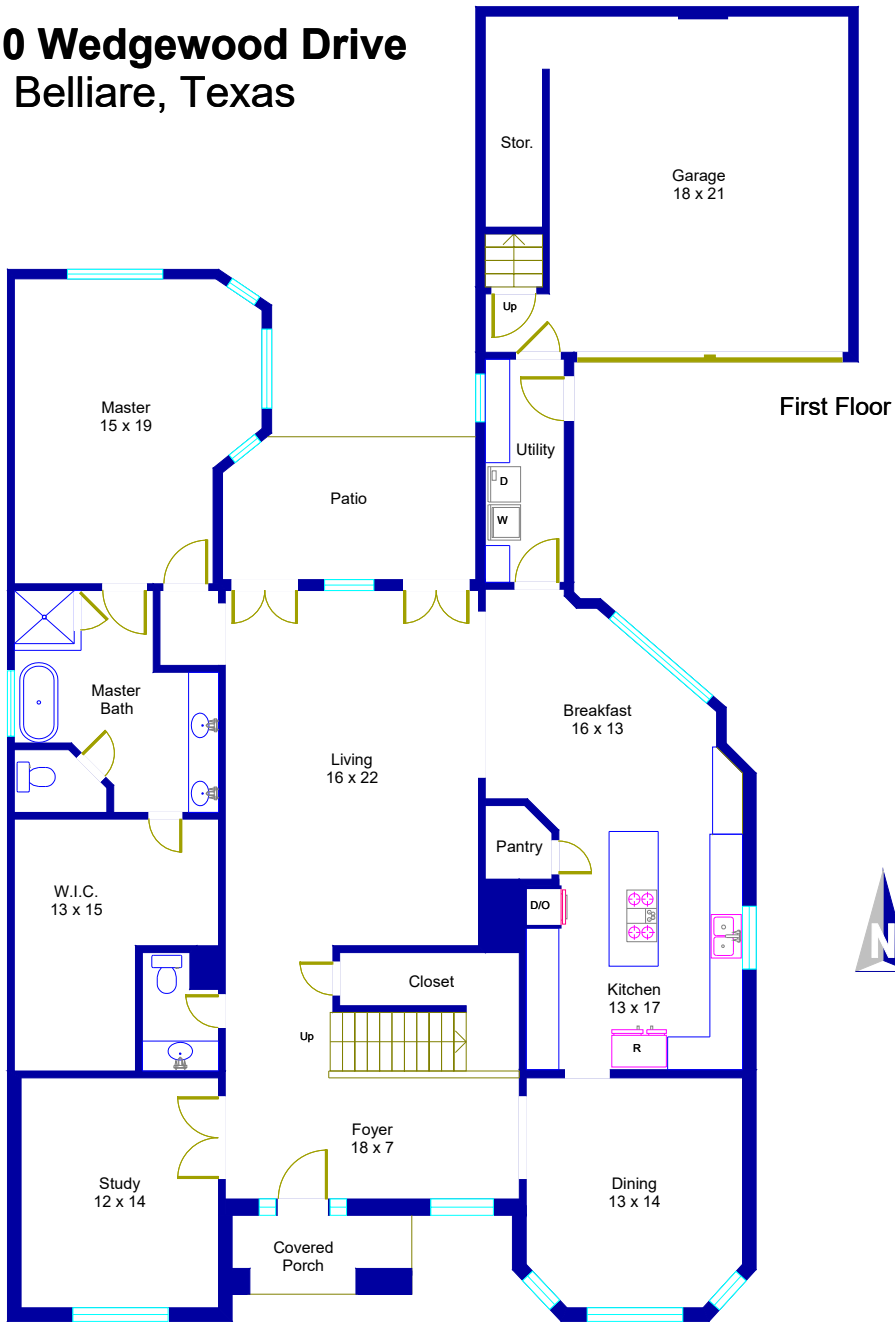

**4810 Wedgewood Drive
Belliare, Texas**

© Floor Plan Graphics LLC 2020. This floor plan is an artistic rendering only. All dimensions are approximate. Floor Plan Graphics LLC makes no representation or warranty as to this rendering's accuracy and no measurements or dimensions should be relied upon without independent verification. This floor plan and its respective square footage materials and information remain the property of Floor Plan Graphics LLC.