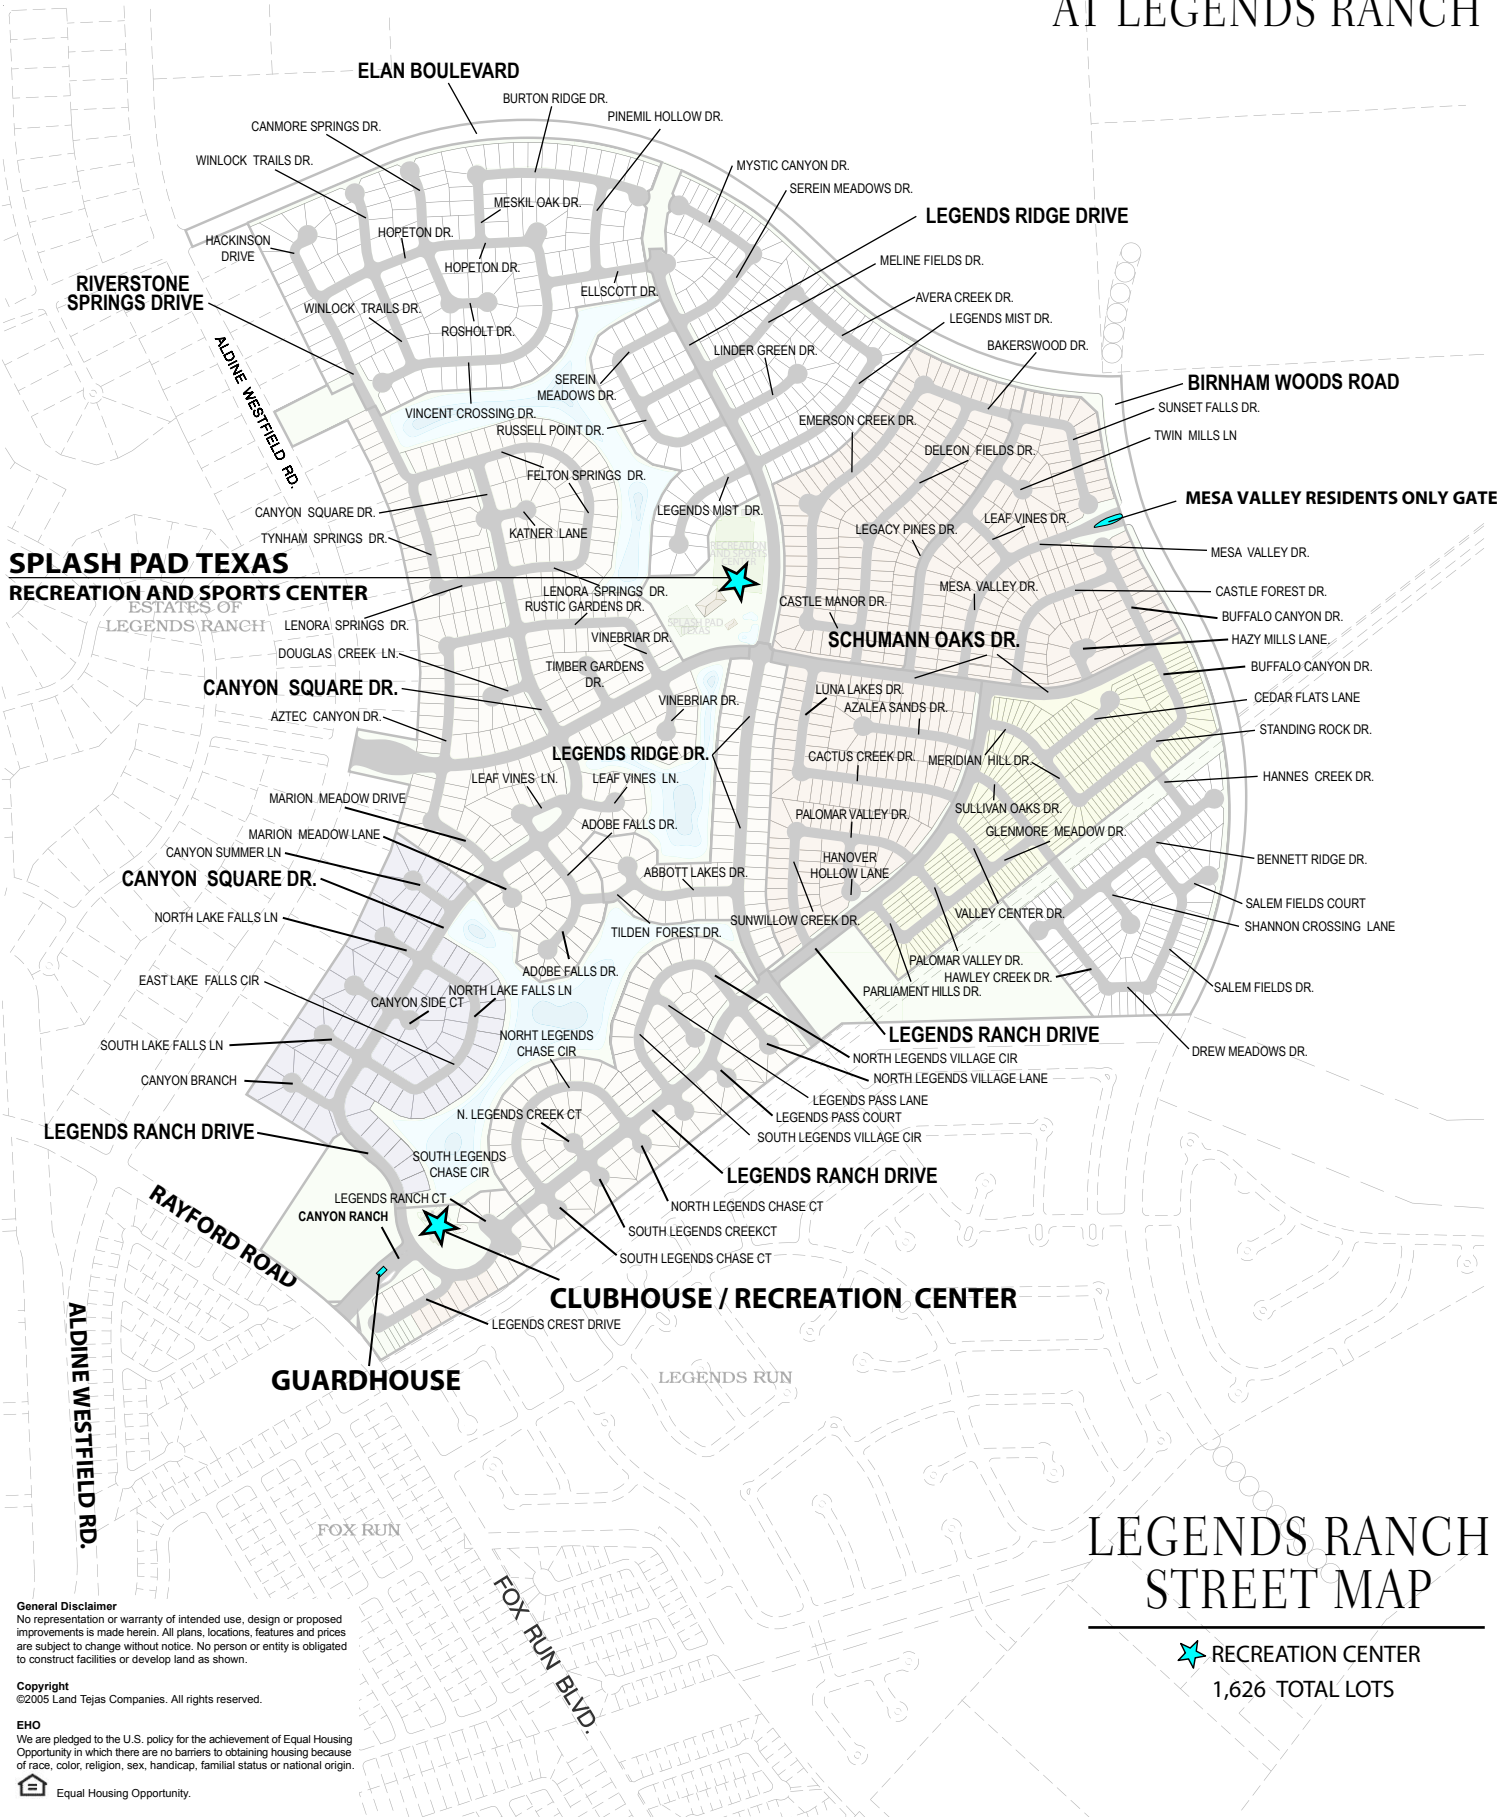

CANYON LAKES AT LEGENDS RANCH

SPLASH PAD TEXAS
RECREATION AND SPORTS CENTER

CLUBHOUSE / RECREATION CENTER

★ RECREATION CENTER
1,626 TOTAL LOTS

Copyright
©2005 Land Tejas Companies. All rights reserved.

Equal Housing Opportunity.