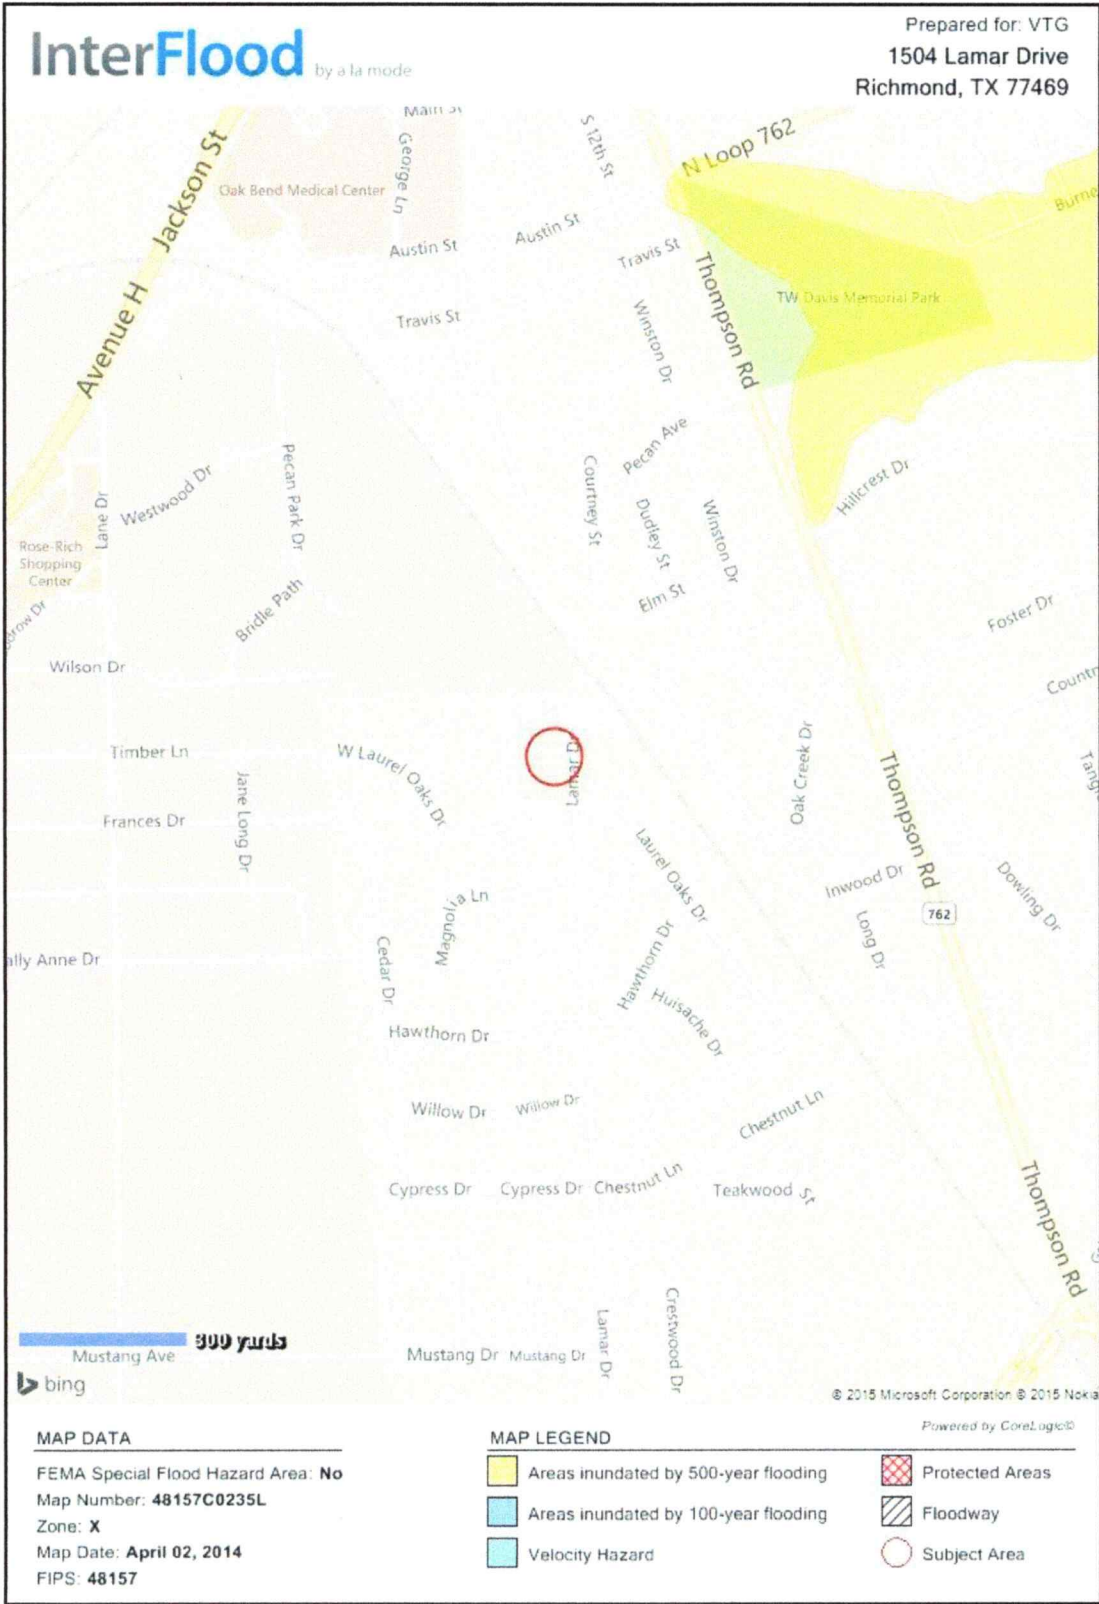

### Flood Map

Borrower/Client	Sarah F Dudley		
Property Address	1504 Lamar Dr		
City	Richmond	County	Fort Bend
State	TX	Zip Code	77469
Lender	Nexbank, SSB- 75201		

### Location Map

Borrower/Client	Sarah F Dudley						
Property Address	1504 Lamar Dr						
City	Richmond	County	Fort Bend	State	TX	Zip Code	77469
Lender	Nexbank, SSB- 75201						