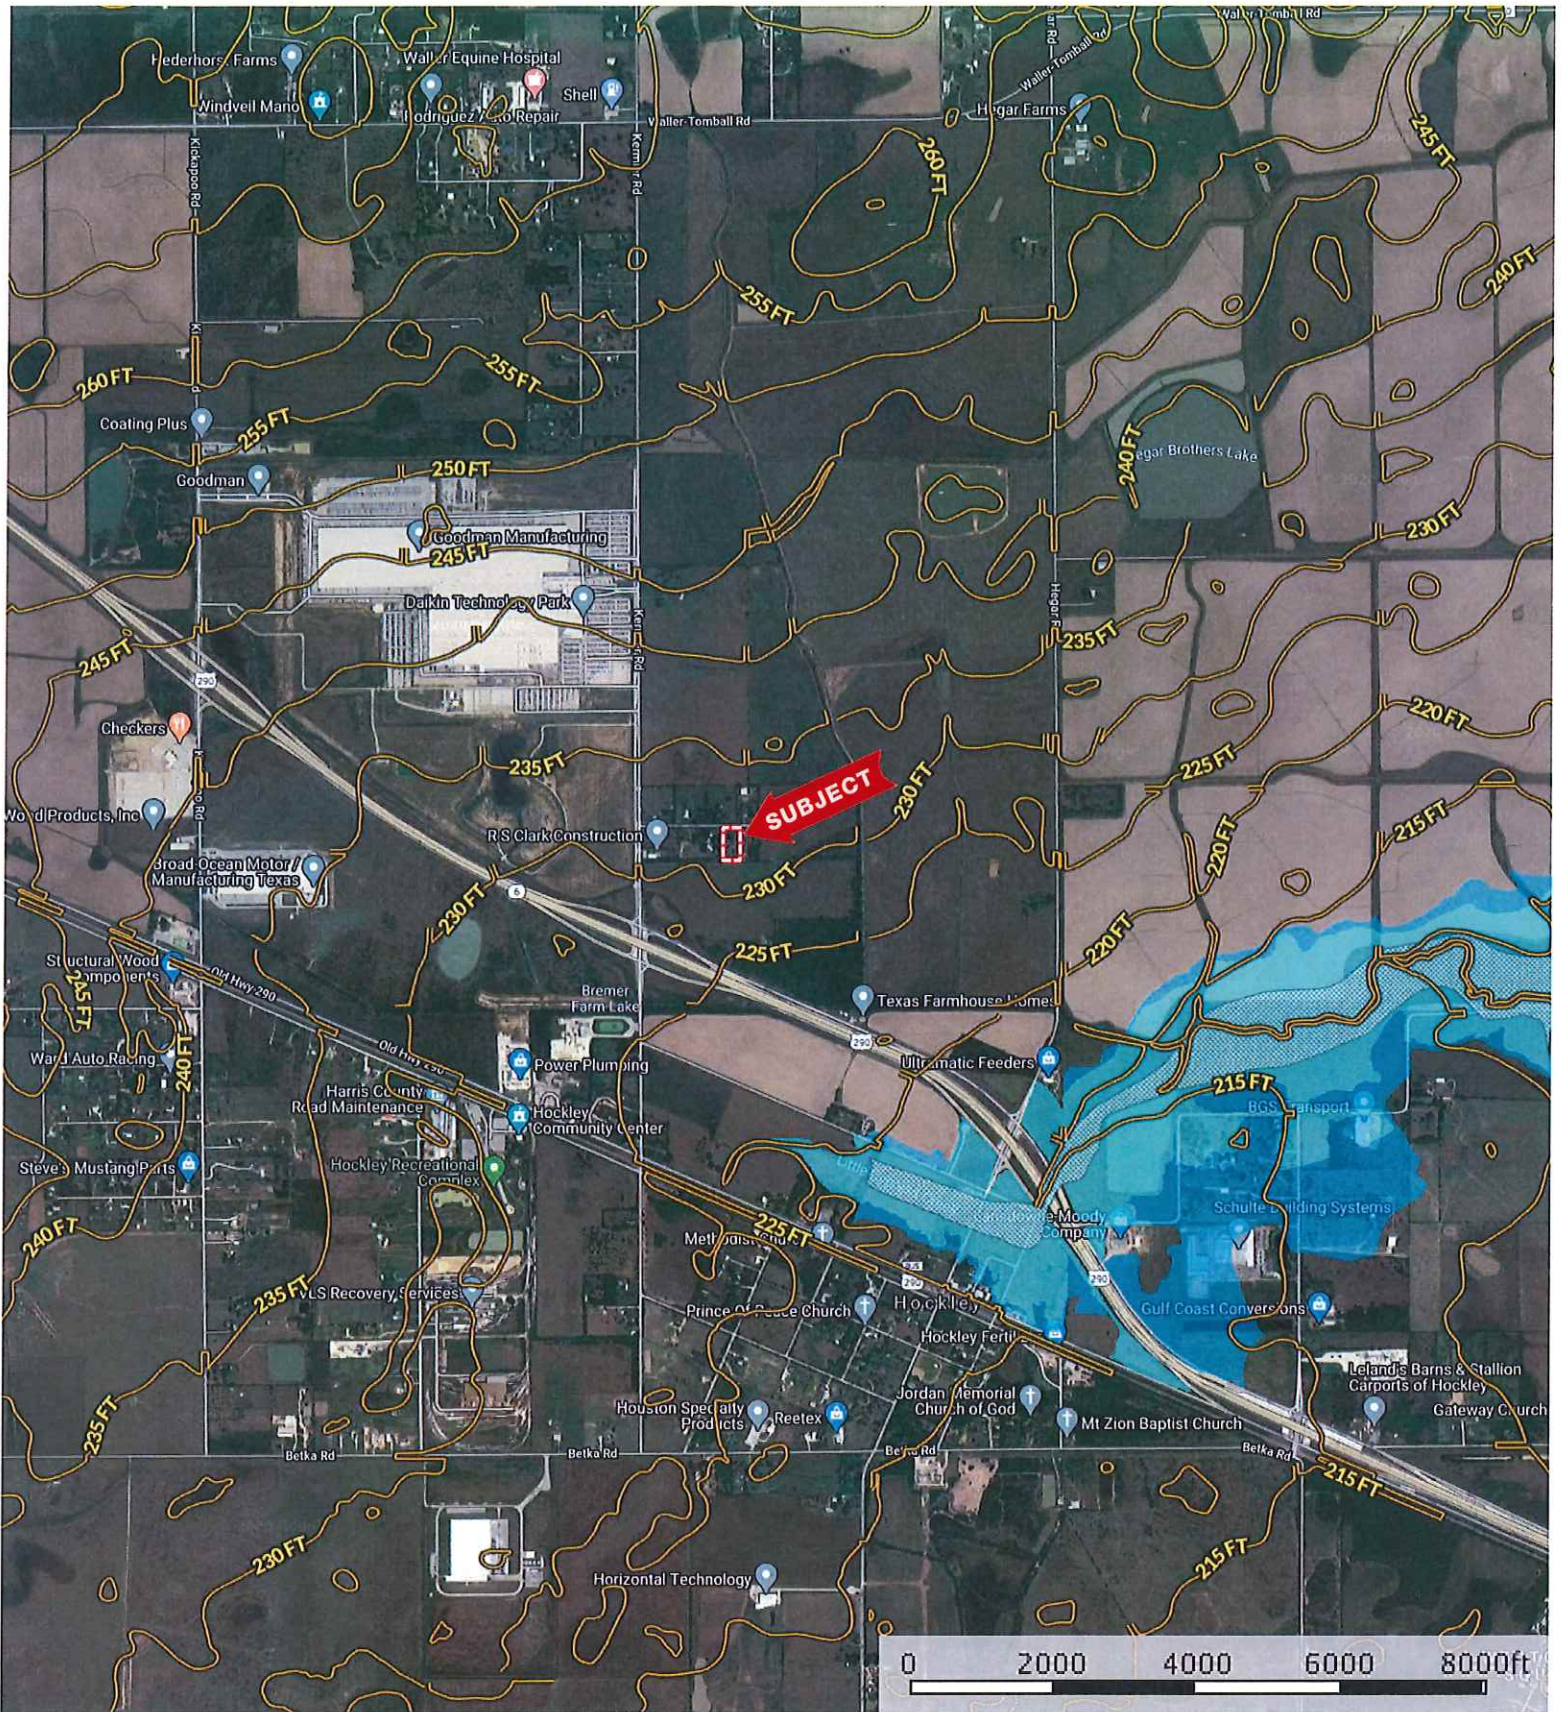

18406 Kermier Rd.  
Harris County, Texas, AC +/-

 Boundary

18406 Kermier Rd.  
Harris County, Texas, AC +/-

 Boundary

18406 Kermier Rd.  
Harris County, Texas, AC +/-

- Boundary
- 100 Year Floodplain
- 500 Year Floodplain
- Floodway
- Special
- Unmapped/ Not