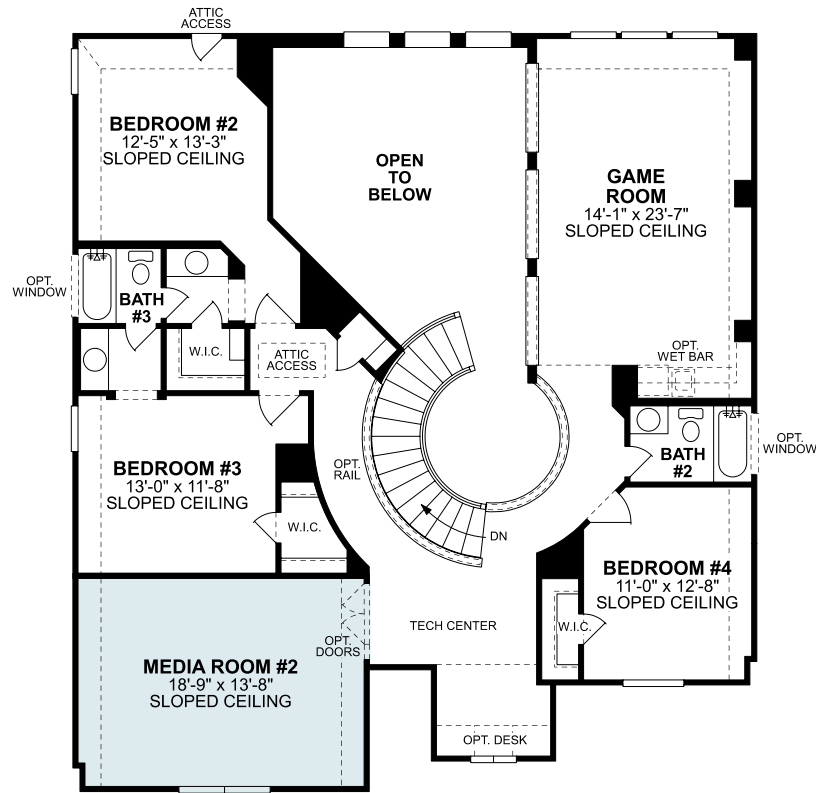

3237-Emerson

4 Bedrooms • 3 Full Baths • 1 Half Bath • 2-Car Garage

Elevation C

Welcome to Better

Because we are constantly improving our product, we reserve the right to revise, change, and/or substitute product features, dimensions, specifications, architectural details and designs without notice. This brochure is for illustration purposes only and is not part of a legal contract. Prices are subject to change without notice. Room dimensions are approximate and calculated from inside of partition. Printed April 22, 2020

3237-Emerson

4 Bedrooms • 3 Full Baths • 1 Half Bath • 2-Car Garage

First Floor

Welcome to Better

Because we are constantly improving our product, we reserve the right to revise, change, and/or substitute product features, dimensions, specifications, architectural details and designs without notice. This brochure is for illustration purposes only and is not part of a legal contract. Prices are subject to change without notice. Room dimensions are approximate and calculated from inside of partition. Printed April 22, 2020

3237-Emerson

4 Bedrooms • 3 Full Baths • 1 Half Bath • 2-Car Garage

Second Floor

Welcome to Better

Because we are constantly improving our product, we reserve the right to revise, change, and/or substitute product features, dimensions, specifications, architectural details and designs without notice. This brochure is for illustration purposes only and is not part of a legal contract. Prices are subject to change without notice. Room dimensions are approximate and calculated from inside of partition. Printed April 22, 2020

3237-Emerson

4 Bedrooms • 3 Full Baths • 1 Half Bath • 2-Car Garage

Available options for this floorplan:

3-Car Garage
Garage Storage
Luxury Kitchen
Media Room #1
Bedroom #6/Bath #4
Luxury Owner's Bath
Fireplace
Bay Window
Covered Balcony
Juliet Balconies
Bedroom #5
Media Room #2