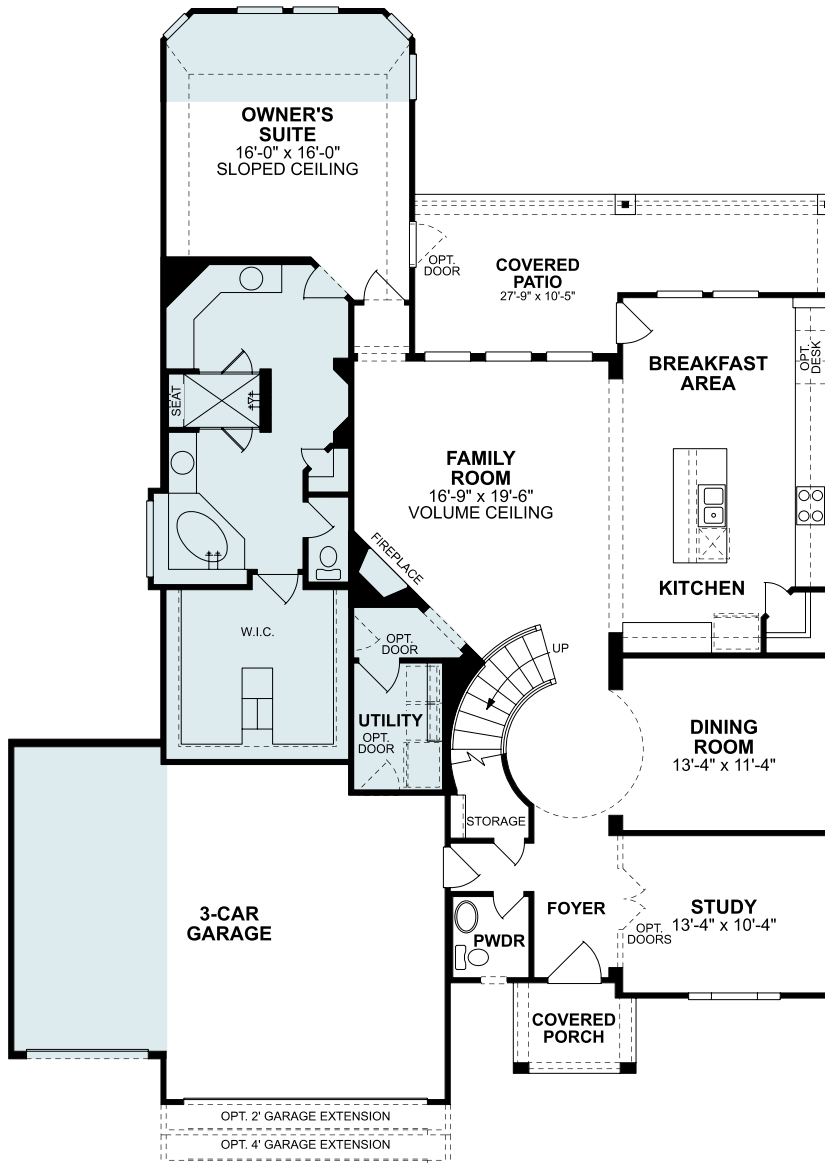

3237-Emerson

4 Bedrooms • 3 Full Baths • 1 Half Bath • 2-Car Garage

Elevation C

Welcome to Better

Because we are constantly improving our product, we reserve the right to revise, change, and/or substitute product features, dimensions, specifications, architectural details and designs without notice. This brochure is for illustration purposes only and is not part of a legal contract. Prices are subject to change without notice. Room dimensions are approximate and calculated from inside of partition. Printed April 22, 2020

3237-Emerson

4 Bedrooms • 3 Full Baths • 1 Half Bath • 2-Car Garage

First Floor

Welcome to Better

Because we are constantly improving our product, we reserve the right to revise, change, and/or substitute product features, dimensions, specifications, architectural details and designs without notice. This brochure is for illustration purposes only and is not part of a legal contract. Prices are subject to change without notice. Room dimensions are approximate and calculated from inside of partition. Printed April 22, 2020

3237-Emerson

4 Bedrooms • 3 Full Baths • 1 Half Bath • 2-Car Garage

Second Floor

Welcome to Better

Because we are constantly improving our product, we reserve the right to revise, change, and/or substitute product features, dimensions, specifications, architectural details and designs without notice. This brochure is for illustration purposes only and is not part of a legal contract. Prices are subject to change without notice. Room dimensions are approximate and calculated from inside of partition. Printed April 22, 2020

3237-Emerson

4 Bedrooms • 3 Full Baths • 1 Half Bath • 2-Car Garage

Available options for this floorplan:

3-Car Garage
Garage Storage
Luxury Kitchen
Media Room #1
Bedroom #6/Bath #4
Luxury Owner's Bath
Fireplace
Bay Window
Covered Balcony
Juliet Balconies
Bedroom #5
Media Room #2