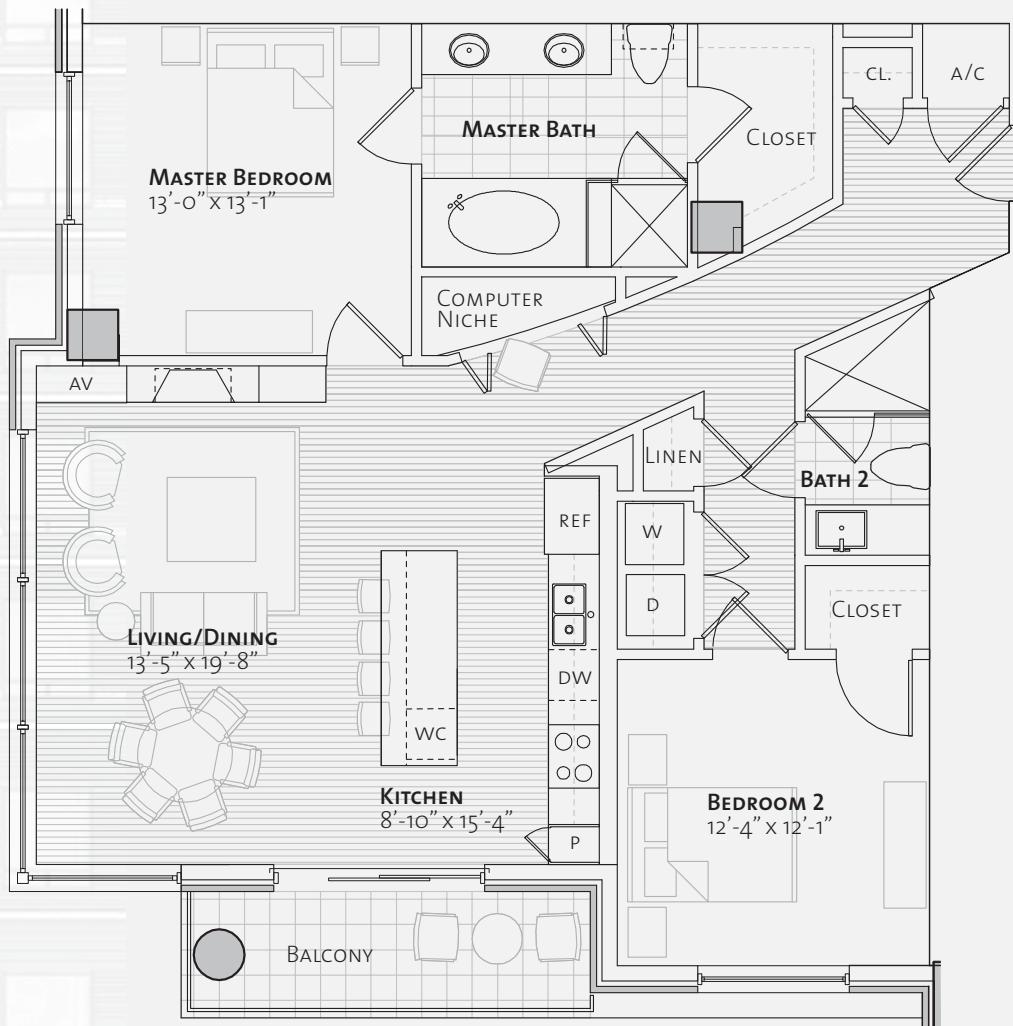

# HIGHLAND TOWER

## RESIDENCE E

1,424 SQ. FT.