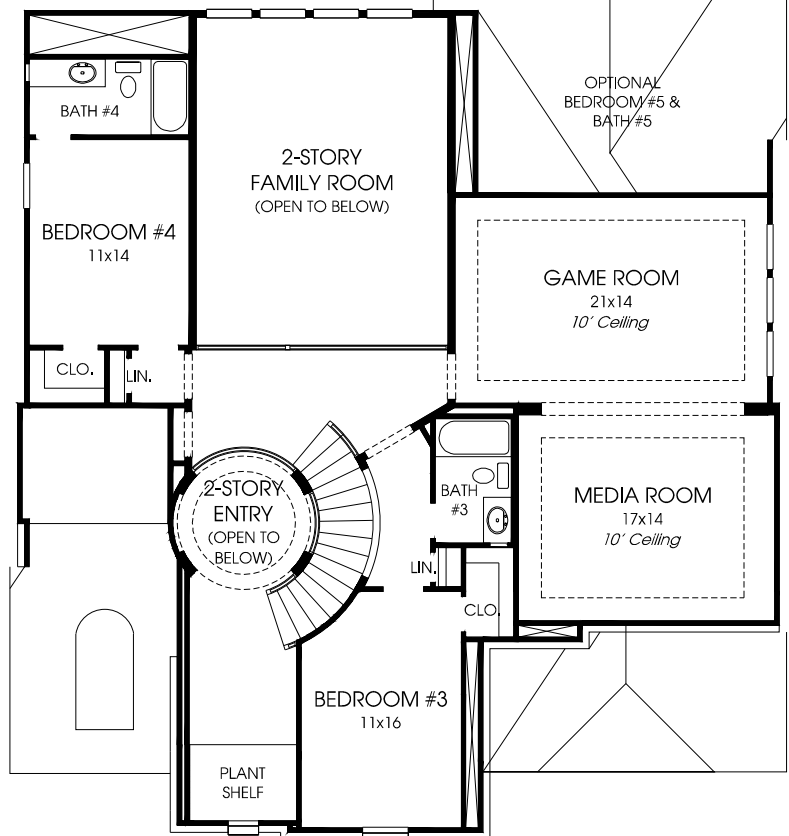

DESIGNS

Design 3650W

This home contains approximately 3,650 square feet.*

*See Page 3 for Details and Disclaimers.
© Perry Homes, LLC 2020