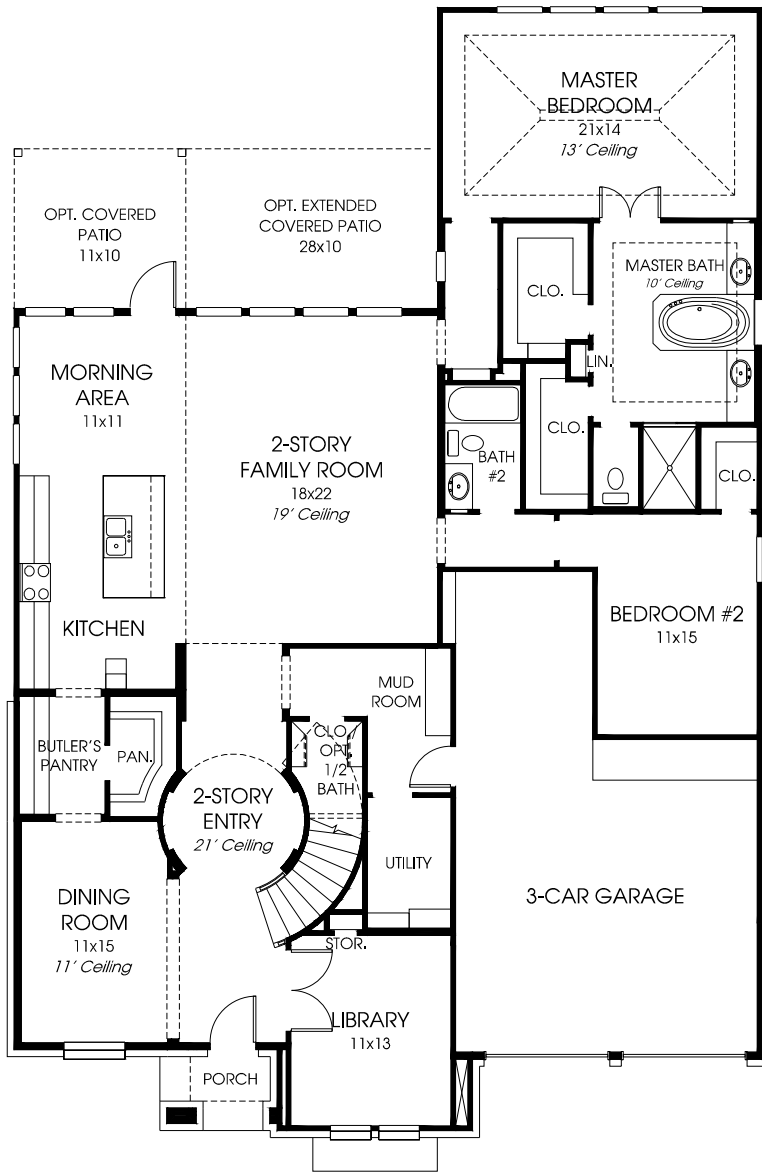

DESIGNS

Design 3650W

This home contains approximately 3,650 square feet.*

*See Page 3 for Details and Disclaimers.
© Perry Homes, LLC 2020