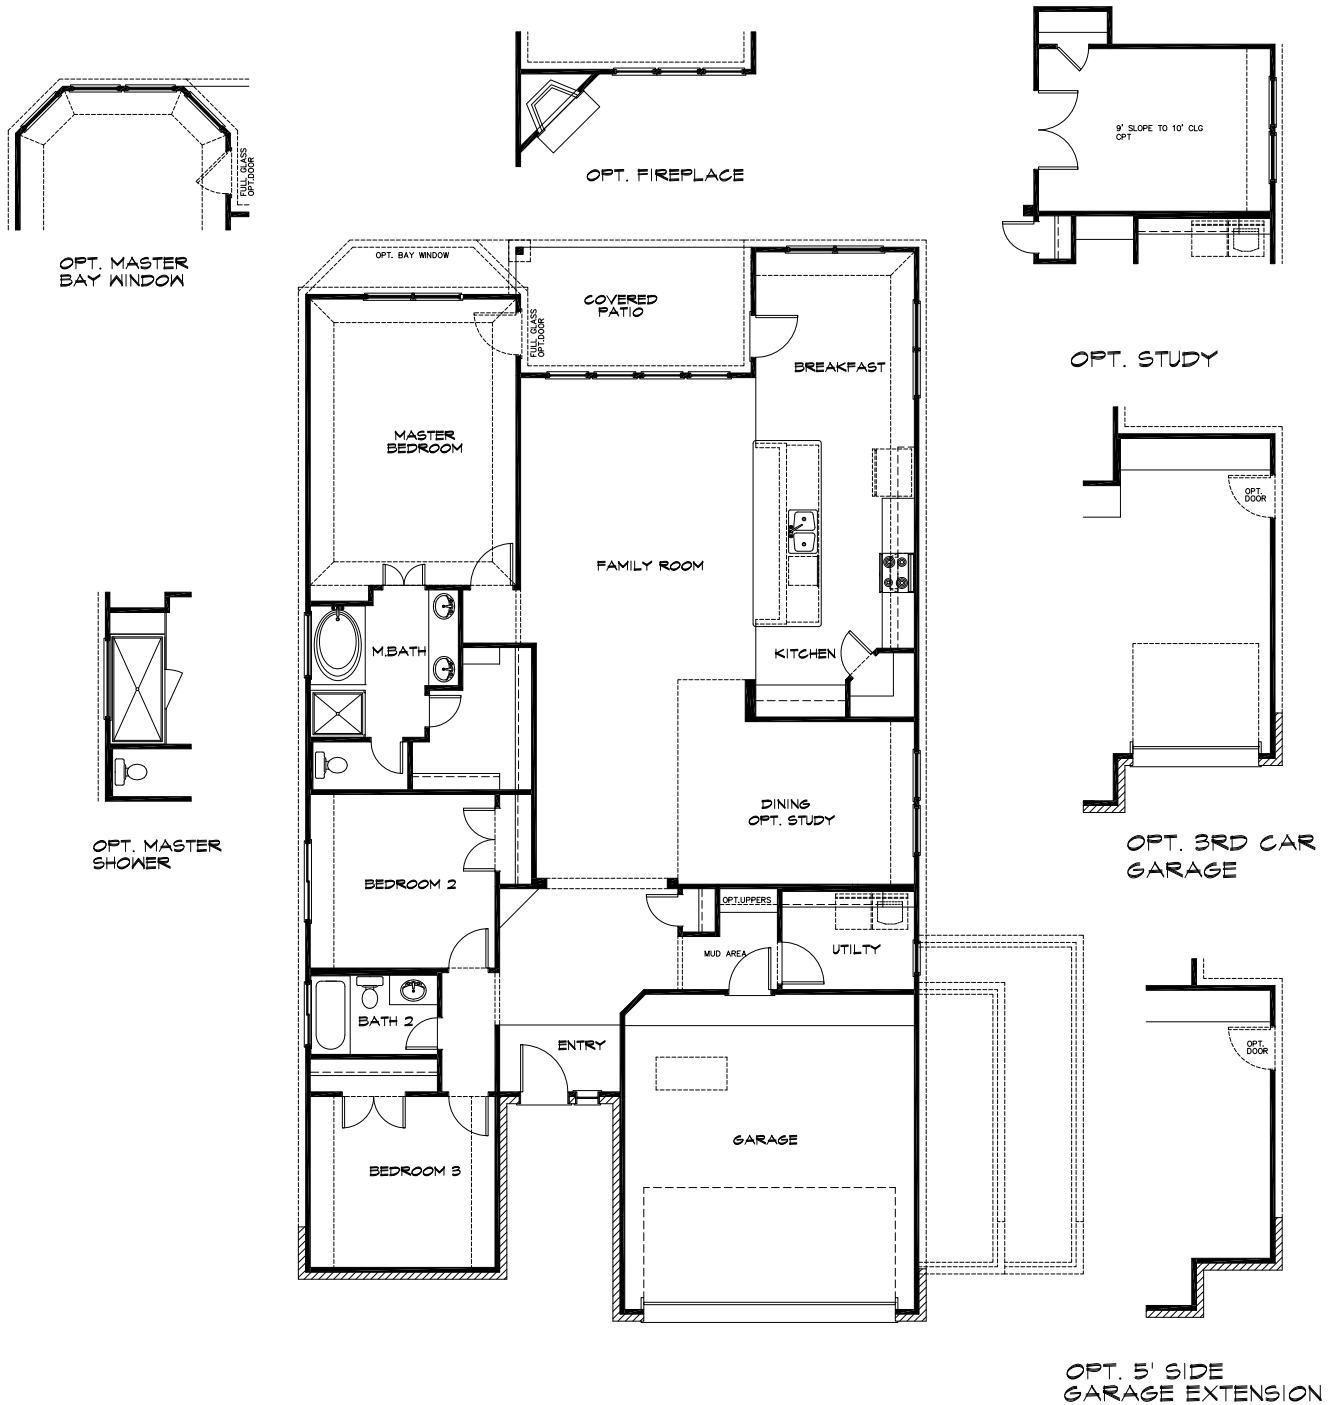

The Wyndham II - Plan 1875 1980 Sq Ft

NOTE: OPT. 5' SIDE GARAGE EXTENSION ONLY
 AVAILABLE FOR 55' WIDE OR LARGER LOT.
 OPT. 3RD CAR GARAGE ONLY
 AVAILABLE FOR 60' WIDE OR LARGER LOT.