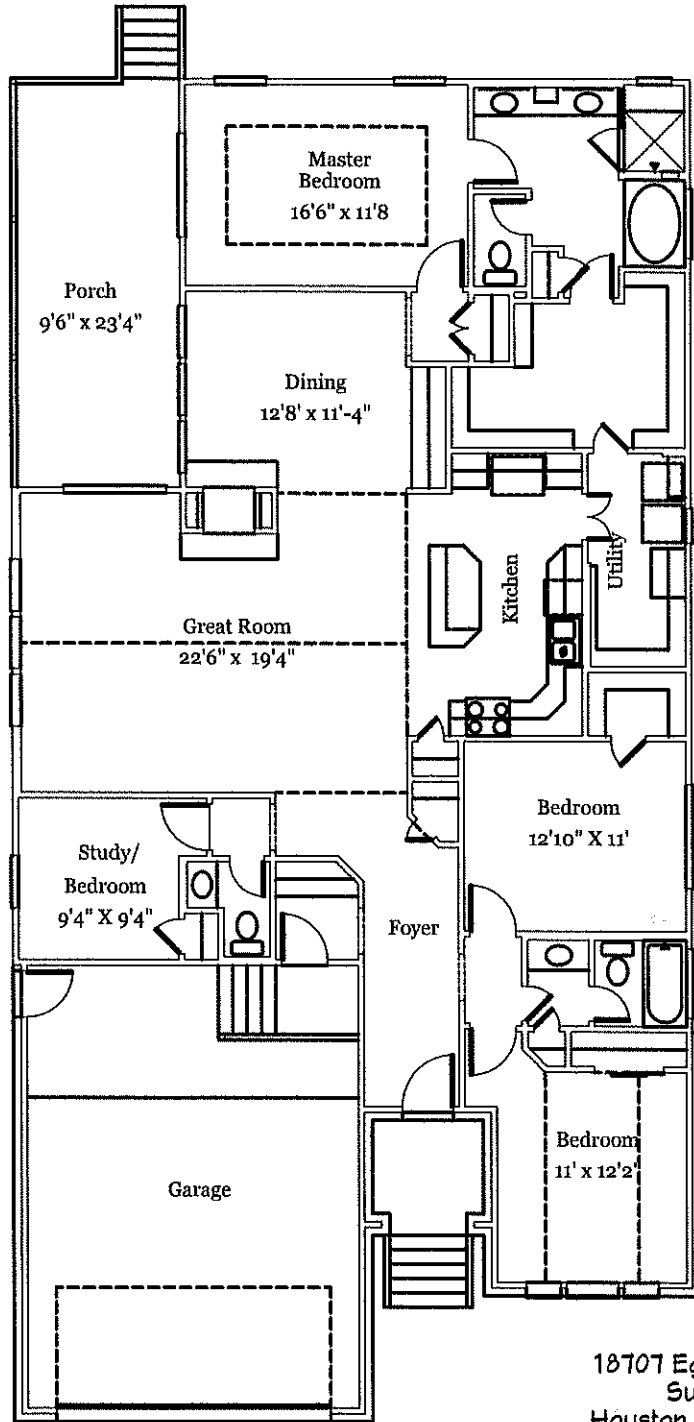

# Lily

IRIS

2098 Sq. Ft.  
3 Bedrooms, 2½ Baths  
Study/Optional Bedroom 4  
Double Sided Fireplace

18707 Egret Bay Blvd.  
Suite 201  
Houston, Texas 77058

[www.MitchMansions.com](http://www.MitchMansions.com)