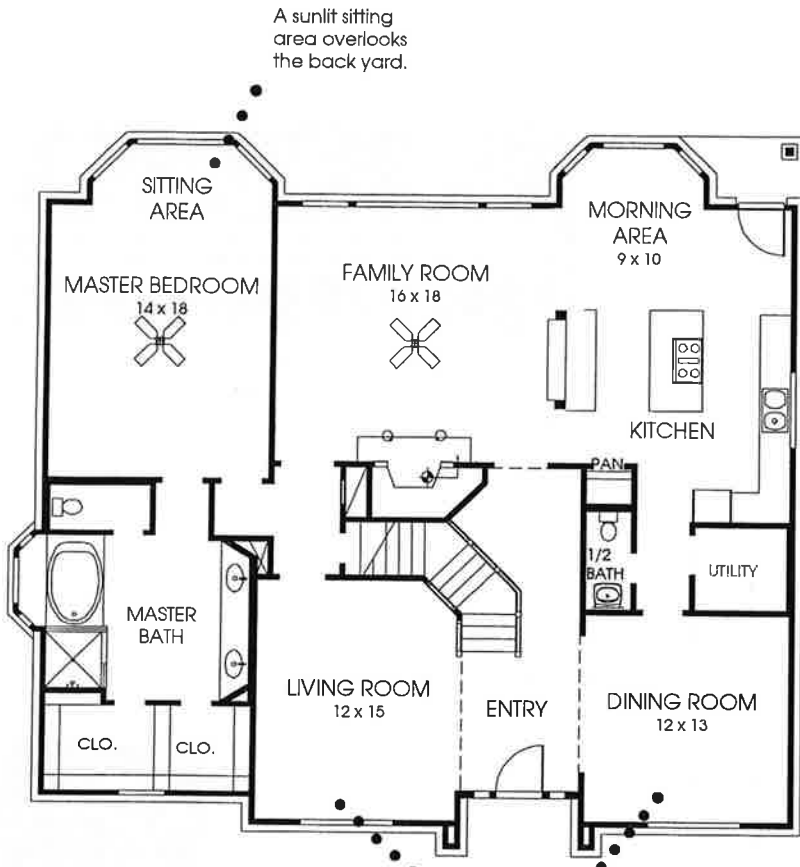

# PERRY HOMES™

*This Executive Class home contains over 3,900 square feet and includes five bedrooms and three and a half baths.*

**PLAN 3999**

Spacious formal areas are set at the front of the design for entertaining.

An upstairs game room offers a separate children's play area.

An upstairs library with built-ins is a perfect spot for quiet reading.

Not included: inside keyed deadbolt locks, refrigerators, furnishings, drapery, plants, decorator items and all other personal property being used in model homes. Builder reserves the right to make changes in the plans and specifications, and to substitute material of similar quality. Room dimensions indicate approximate inside area measurements.  
 JANUARY 1994 © 1993 Perry Homes