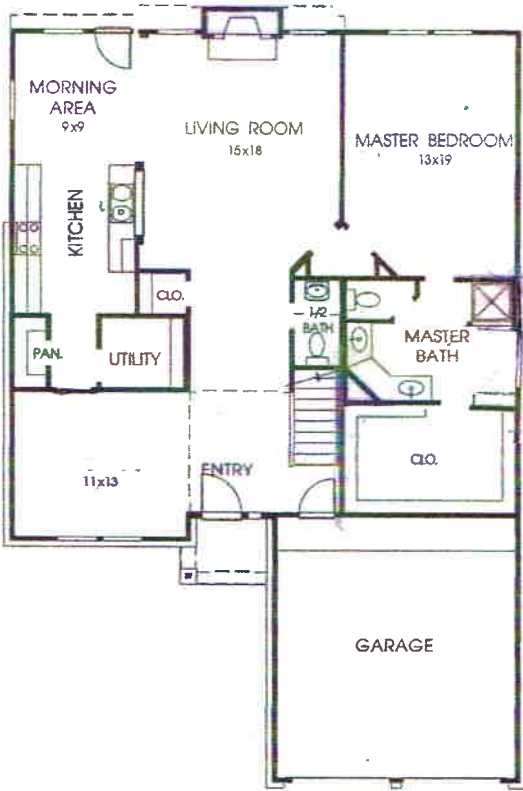

Plan 2439W

This home contains approximately 2,439 square feet and includes four bedrooms and two and a half baths.

Note: The Options shown on this brochure are available at an additional cost.