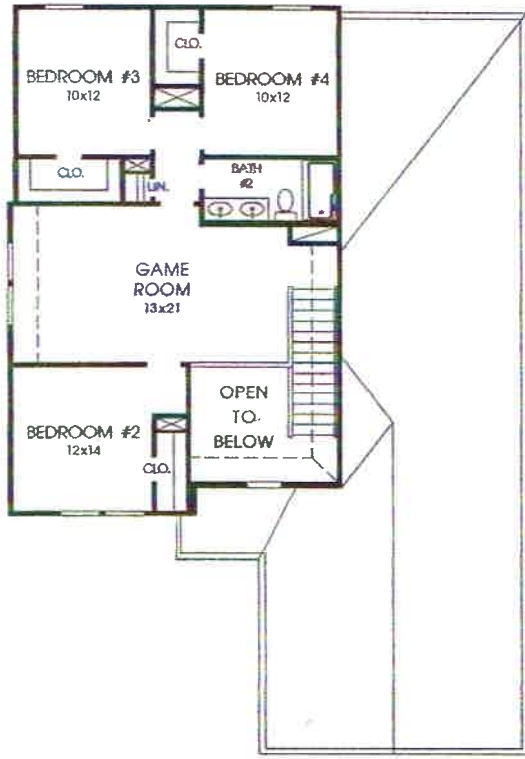

Plan 2439W

This home contains approximately 2,439 square feet and includes four bedrooms and two and a half baths.

Note: The Options shown on this brochure are available at an additional cost.