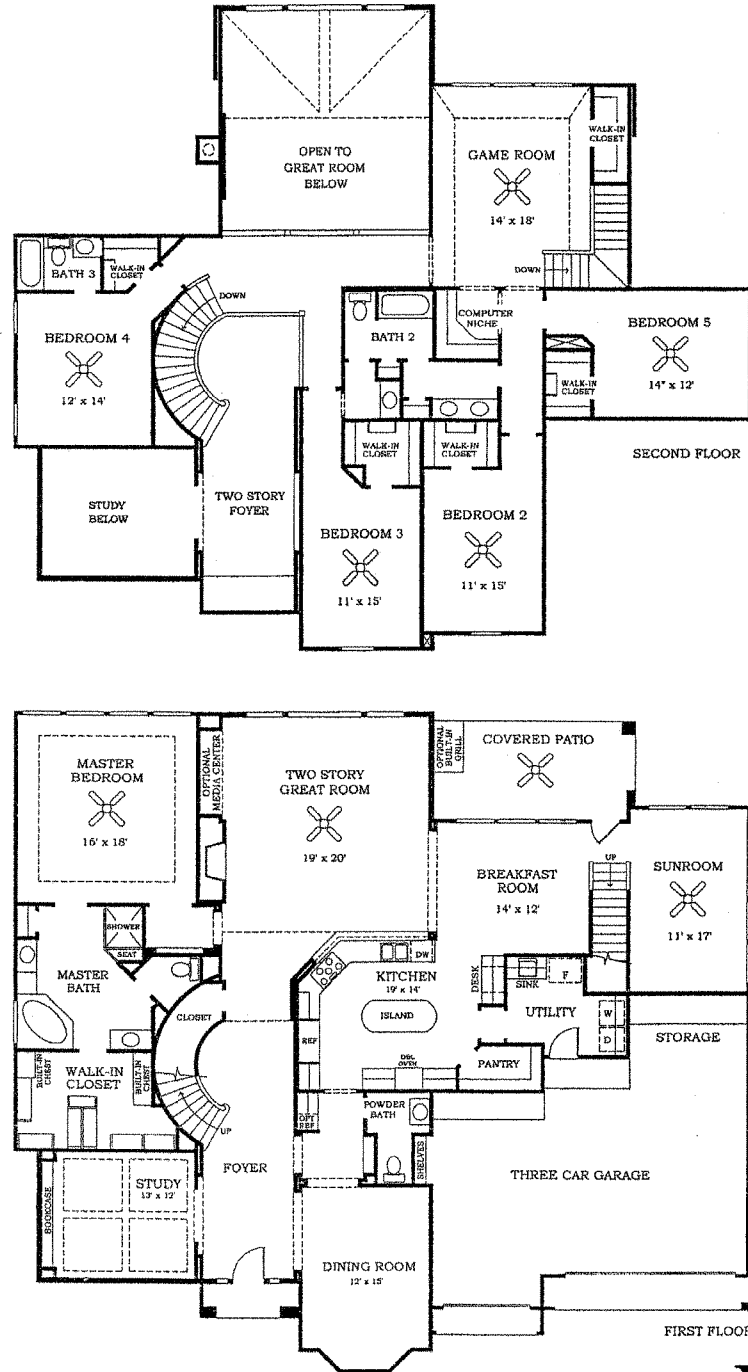

The Naples

Plan 8030 • 4789 Square Feet

© 2003 Village Builders Incorporated. All Rights Reserved. Prices, features, plans, elevations and availability subject to change without notice. Window placement, roof line and porches may vary by elevation. Square footage and room dimensions are approximate. Variance in square footage may occur in different elevations or when different exterior materials are used. Plans, specifications and special features are subject to change without notice. 05/03