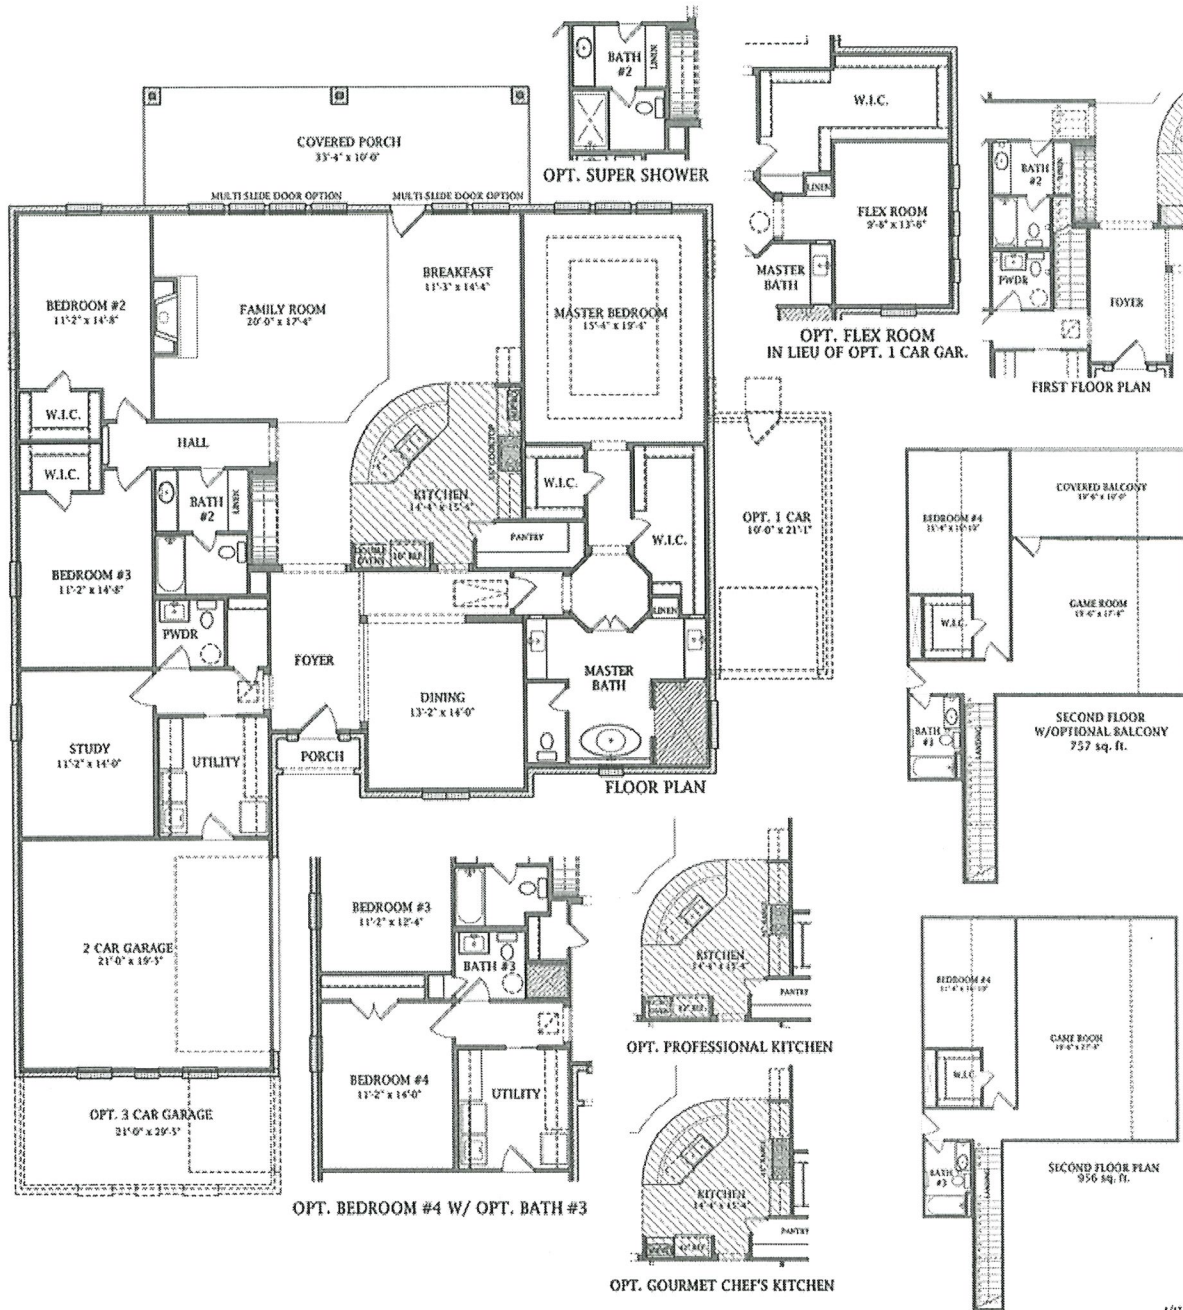

## MERION

3030 SQ FT

**ELEGANT HOMES | CREATIVE DESIGN** **C-ROCK.COM**

Elevations are artist renderings and some minor changes may occur after the rendering has been produced. See Sales Consultant for current elevations. Square footage is approximate and may vary per elevation. The designs, as originally designed and prior to any changes you make, are estimated to yield approximately the number of square feet shown. All dimensions are approximate. Square footage may vary based on as-built dimensions, configurations, plan options and/or method of calculation.