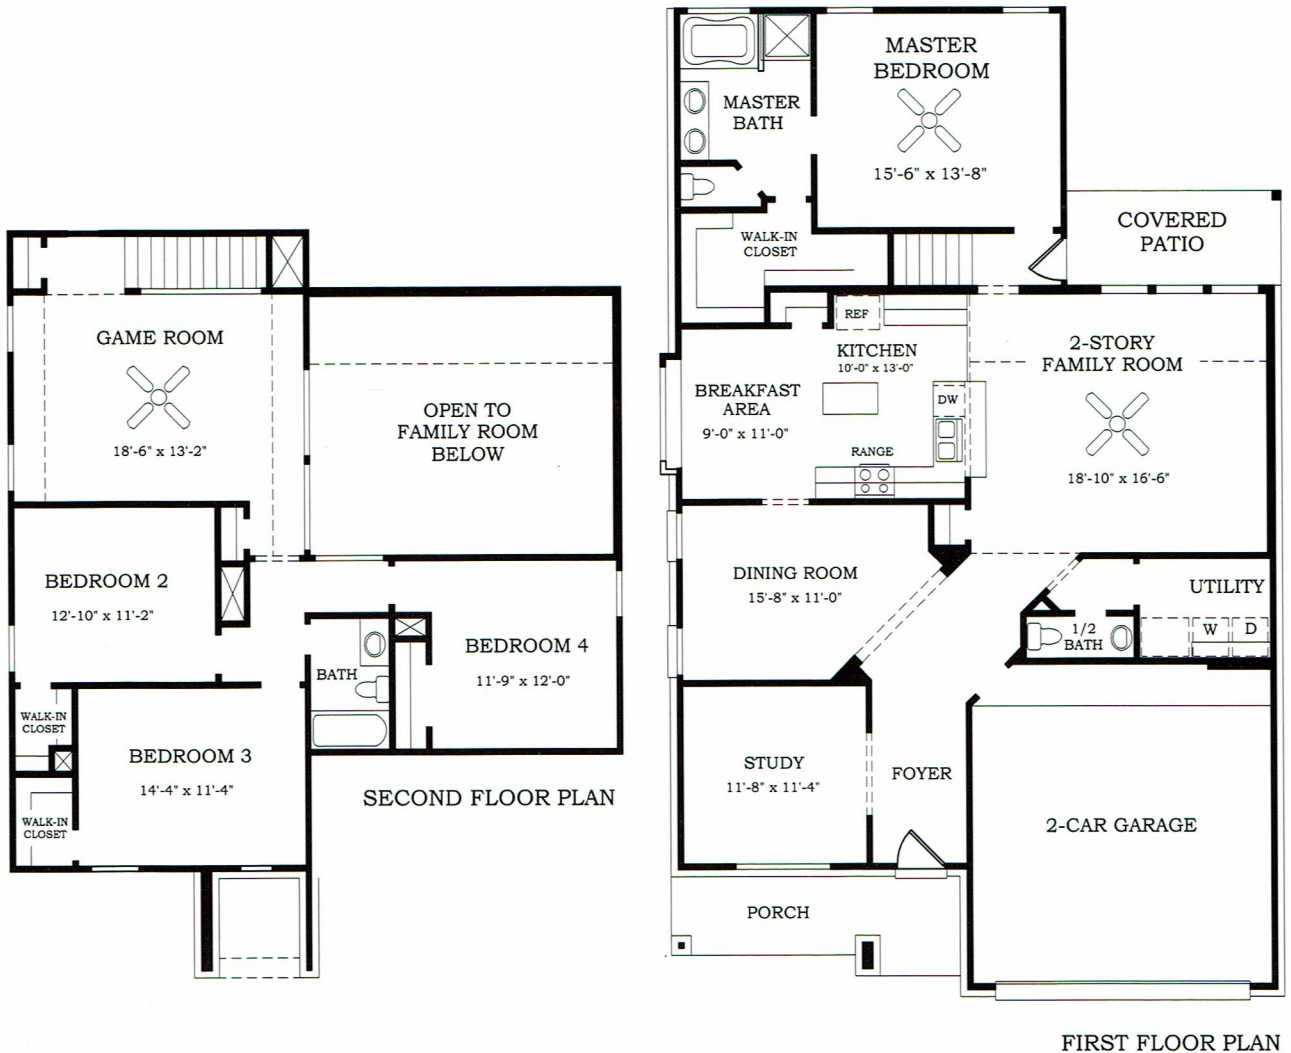

CHESMAR HOMES

Setting a Higher Standard

Plan 1043 • Needham • 2,629 sq. ft.

Square footage and room dimensions are approximate and may vary per elevation. Window placement, roof line and porches may also vary by elevation. Plans, features, prices and availability are subject to change without notice.