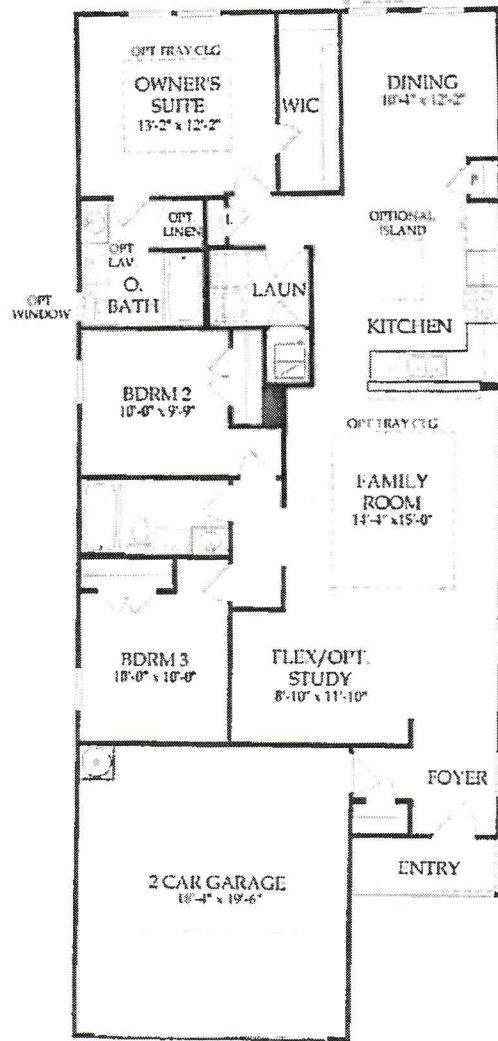

Southridge Crossing

TAFT

1,516 Square Feet

- 3 Bedrooms
- 2 Baths
- Flex Space
- 2-Car Garage

OPTIONAL:

- Study in lieu of Flex Space
- Covered Patio
- Kitchen Island
- Owner's Bath:
 - Window
 - Shower
 - Tub/Shower with Full Wall or Half Wall

OR
ME

Owner's Bath Shower Option

Owner's Bath Tub/Shower with Full Wall

Owner's Bath Tub/Shower with Half Wall

Optional Study ILO Flex Space

Optional Covered Patio

Single-Level