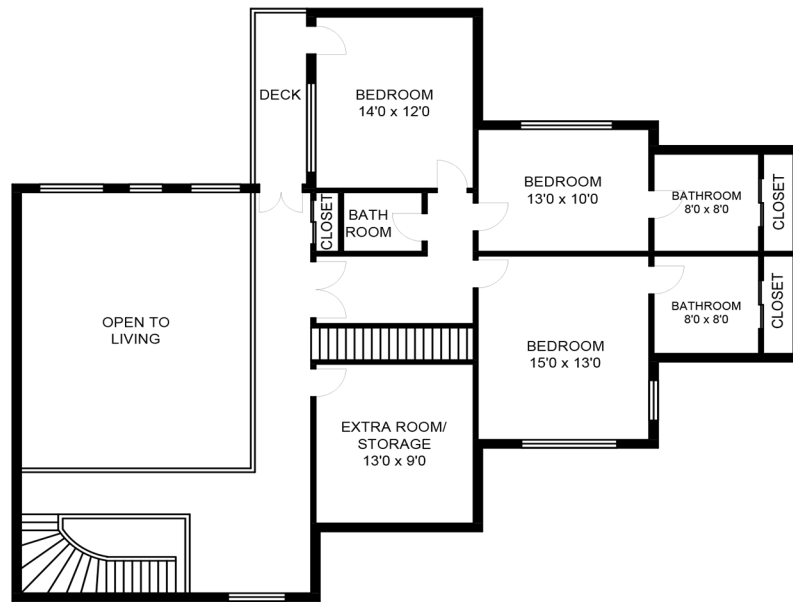

11515 SUMMERHILL, HOUSTON, TX

UPPER LEVEL

LOWER LEVEL

Scale in feet, indicative only. Dimensions are approximate. All information contained herein gathered from sources we believe to be reliable. However we cannot guarantee its accuracy and interested persons should rely on their own enquiries.

INT : 5768.37ft²
EXT : 54.89ft²
GARAGE : 943.99ft²