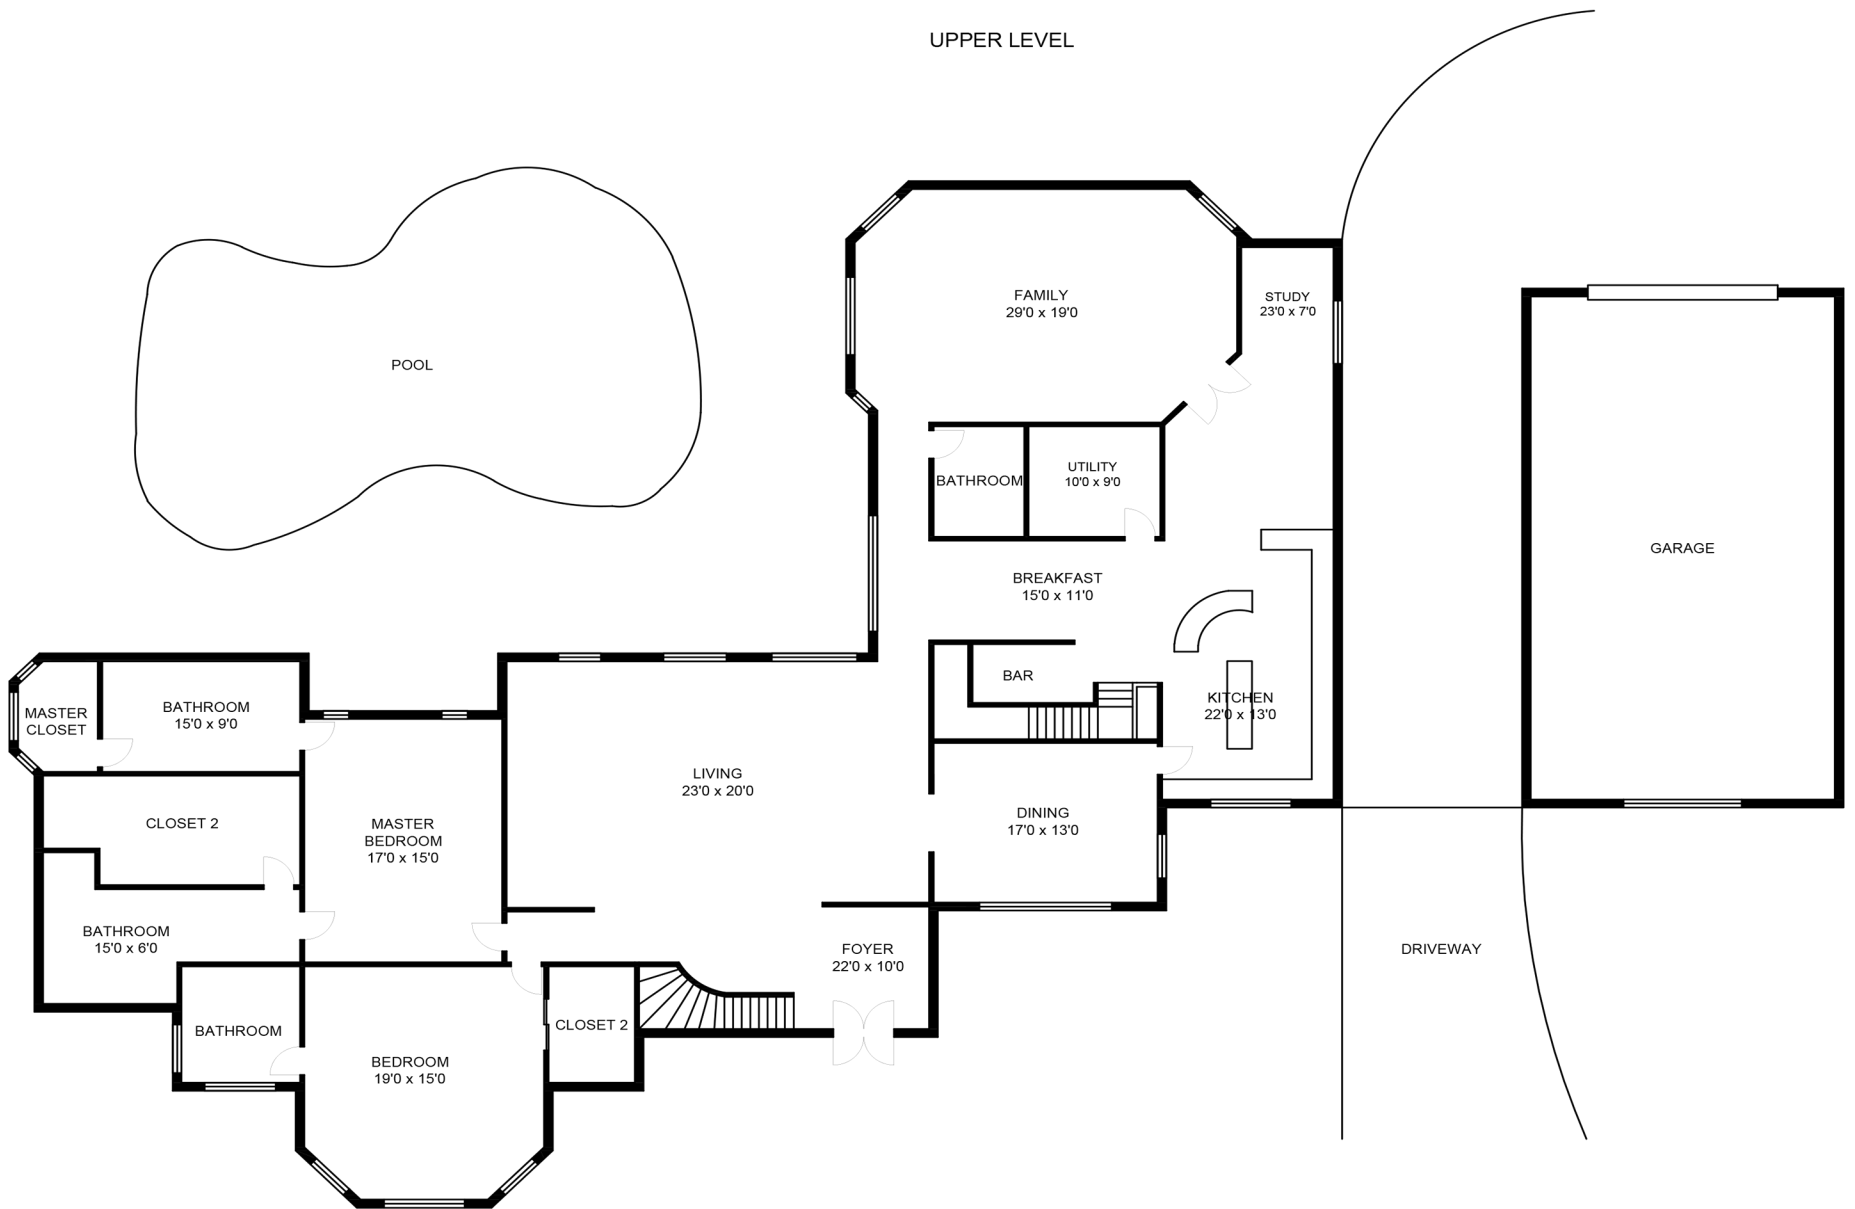

11515 SUMMERHILL, HOUSTON, TX

UPPER LEVEL

LOWER LEVEL

Scale in feet, indicative only. Dimensions are approximate. All information contained herein gathered from sources we believe to be reliable. However we cannot guarantee its accuracy and interested persons should rely on their own enquiries.

INT : 5768.37ft²
EXT : 54.89ft²
GARAGE : 943.99ft²