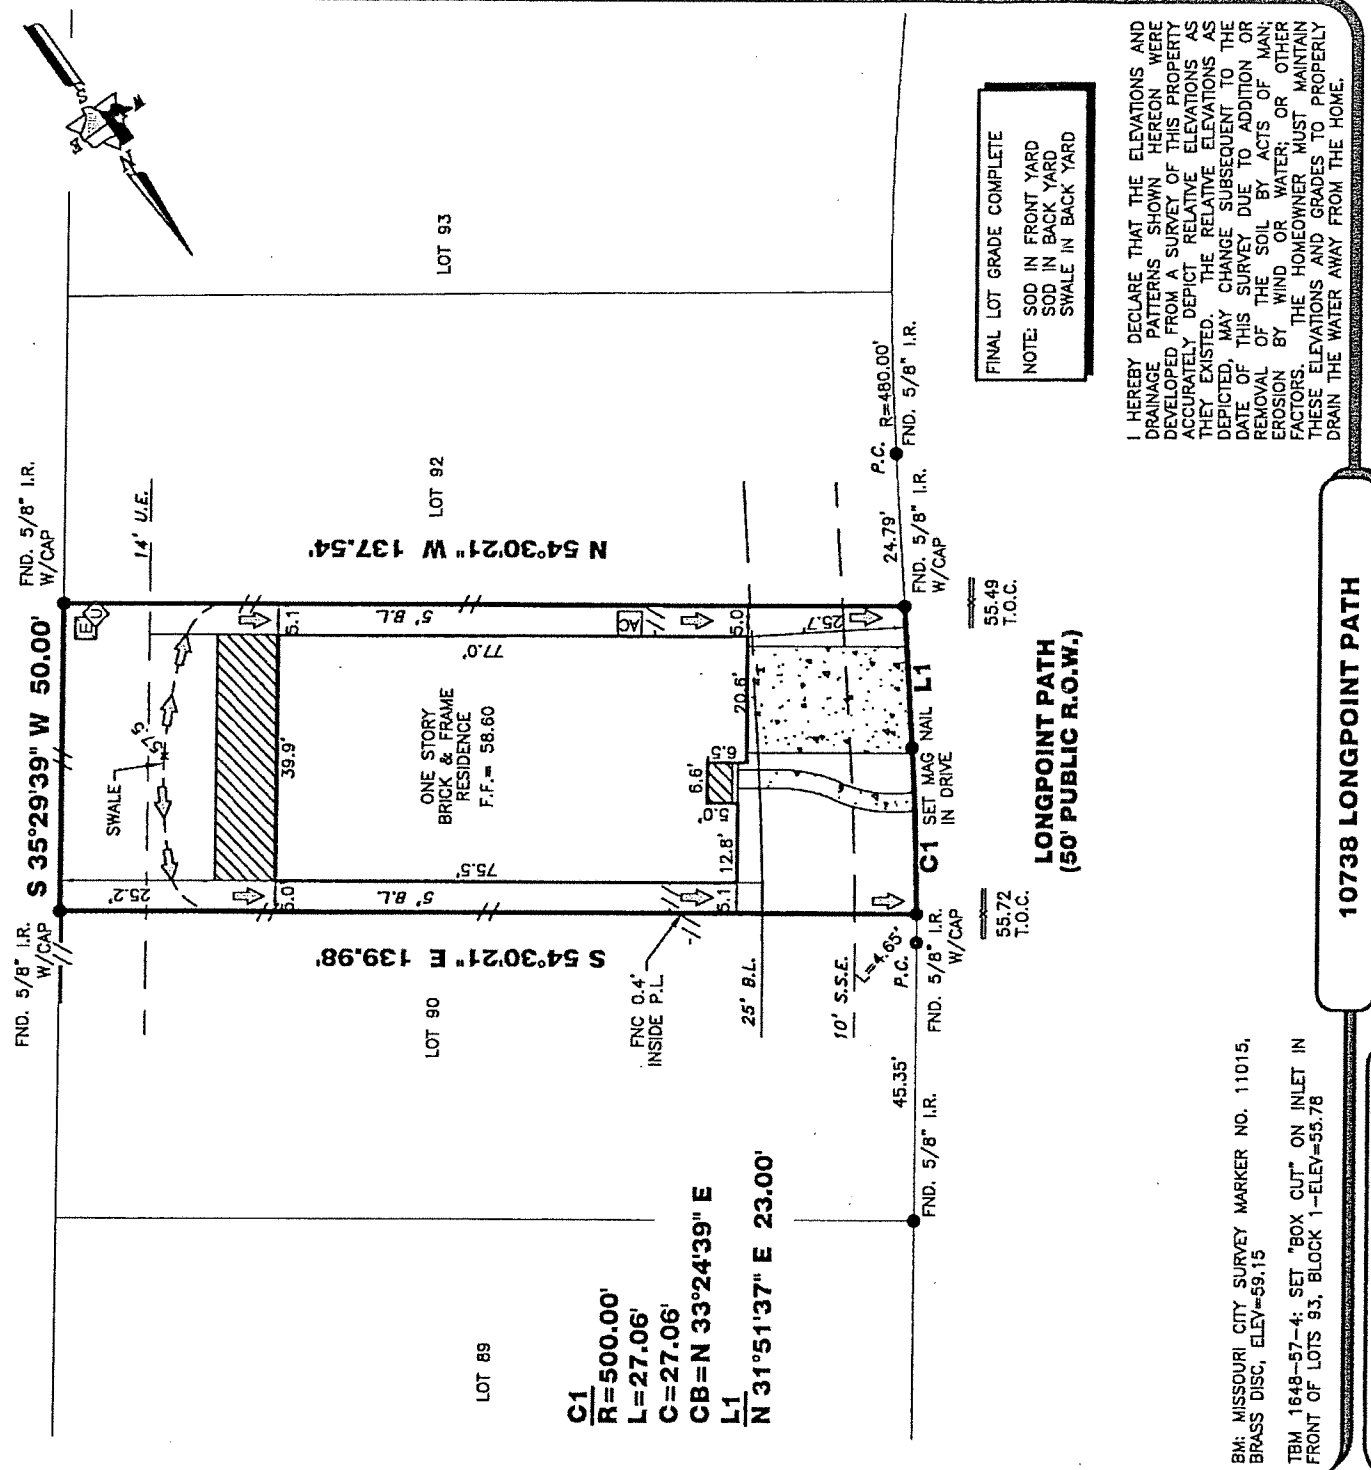

CITY ORDINANCES
**RESTRICTIVE COVENANTS
***BUILDER GUIDELINES
( ) RECORD INFORMATION

LEGEND
FND. = FOUND
FNC. = FENCE
P.U.E. = PUBLIC UTILITY ESMT.
W.L.E. = WATERLINE EASEMENT
R.O.W. = RIGHT-OF-WAY

COVERED
CONCRETE
SOD
BRICK

UTIL. PED.
A/C PAD
ELEC. BOX
UTIL. PED.
MANHOLE
WATER METER

RESTRICTED RESERVE "C"
(RESTRICTED TO DRAINAGE ONLY)
13,015 AC. / 566,916 SQ. FT.

IRON FENCE
WIRE FENCE
WOOD FENCE
CHAIN LINK FENCE
BUILDING LINE (B.L.)
EASEMENT LINE
AERIAL EASEMENT (A.E.)

SCALE 1"=30'

C1
R=500.00'
L=27.06'
C=27.06'
CB=N 33°24'39" E
L1
N 31°51'37" E 23.00'

FINAL LOT GRADE COMPLETE
NOTE: SOD IN FRONT YARD
SWALE IN BACK YARD
SWALE IN BACK YARD

BM: MISSOURI CITY SURVEY MARKER NO. 11015,
BRASS DISC, ELEVY=59.15
TBM 1648--57-4; SET "BOX CUT" ON INLET IN
FRONT OF LOTS 93, BLOCK 1--ELEV=55.78

PROPERTY INFORMATION
LOT 91 BLOCK 1
SUBDIVISION:
SIENNA PLANTATION, SECTION 20
RECORDING INFO:
PLAT NO. 20160241, PLAT RECORDS,
FORT BEND COUNTY, TEXAS
BORROWER:
ROBERT GROSS WOMMACK, III
TITLE CO.
CHICAGO TITLE/EXECUTIVE TITLE CO., LTD.
G.F.# ETH1800242 G.F. DATE: 9/17/18