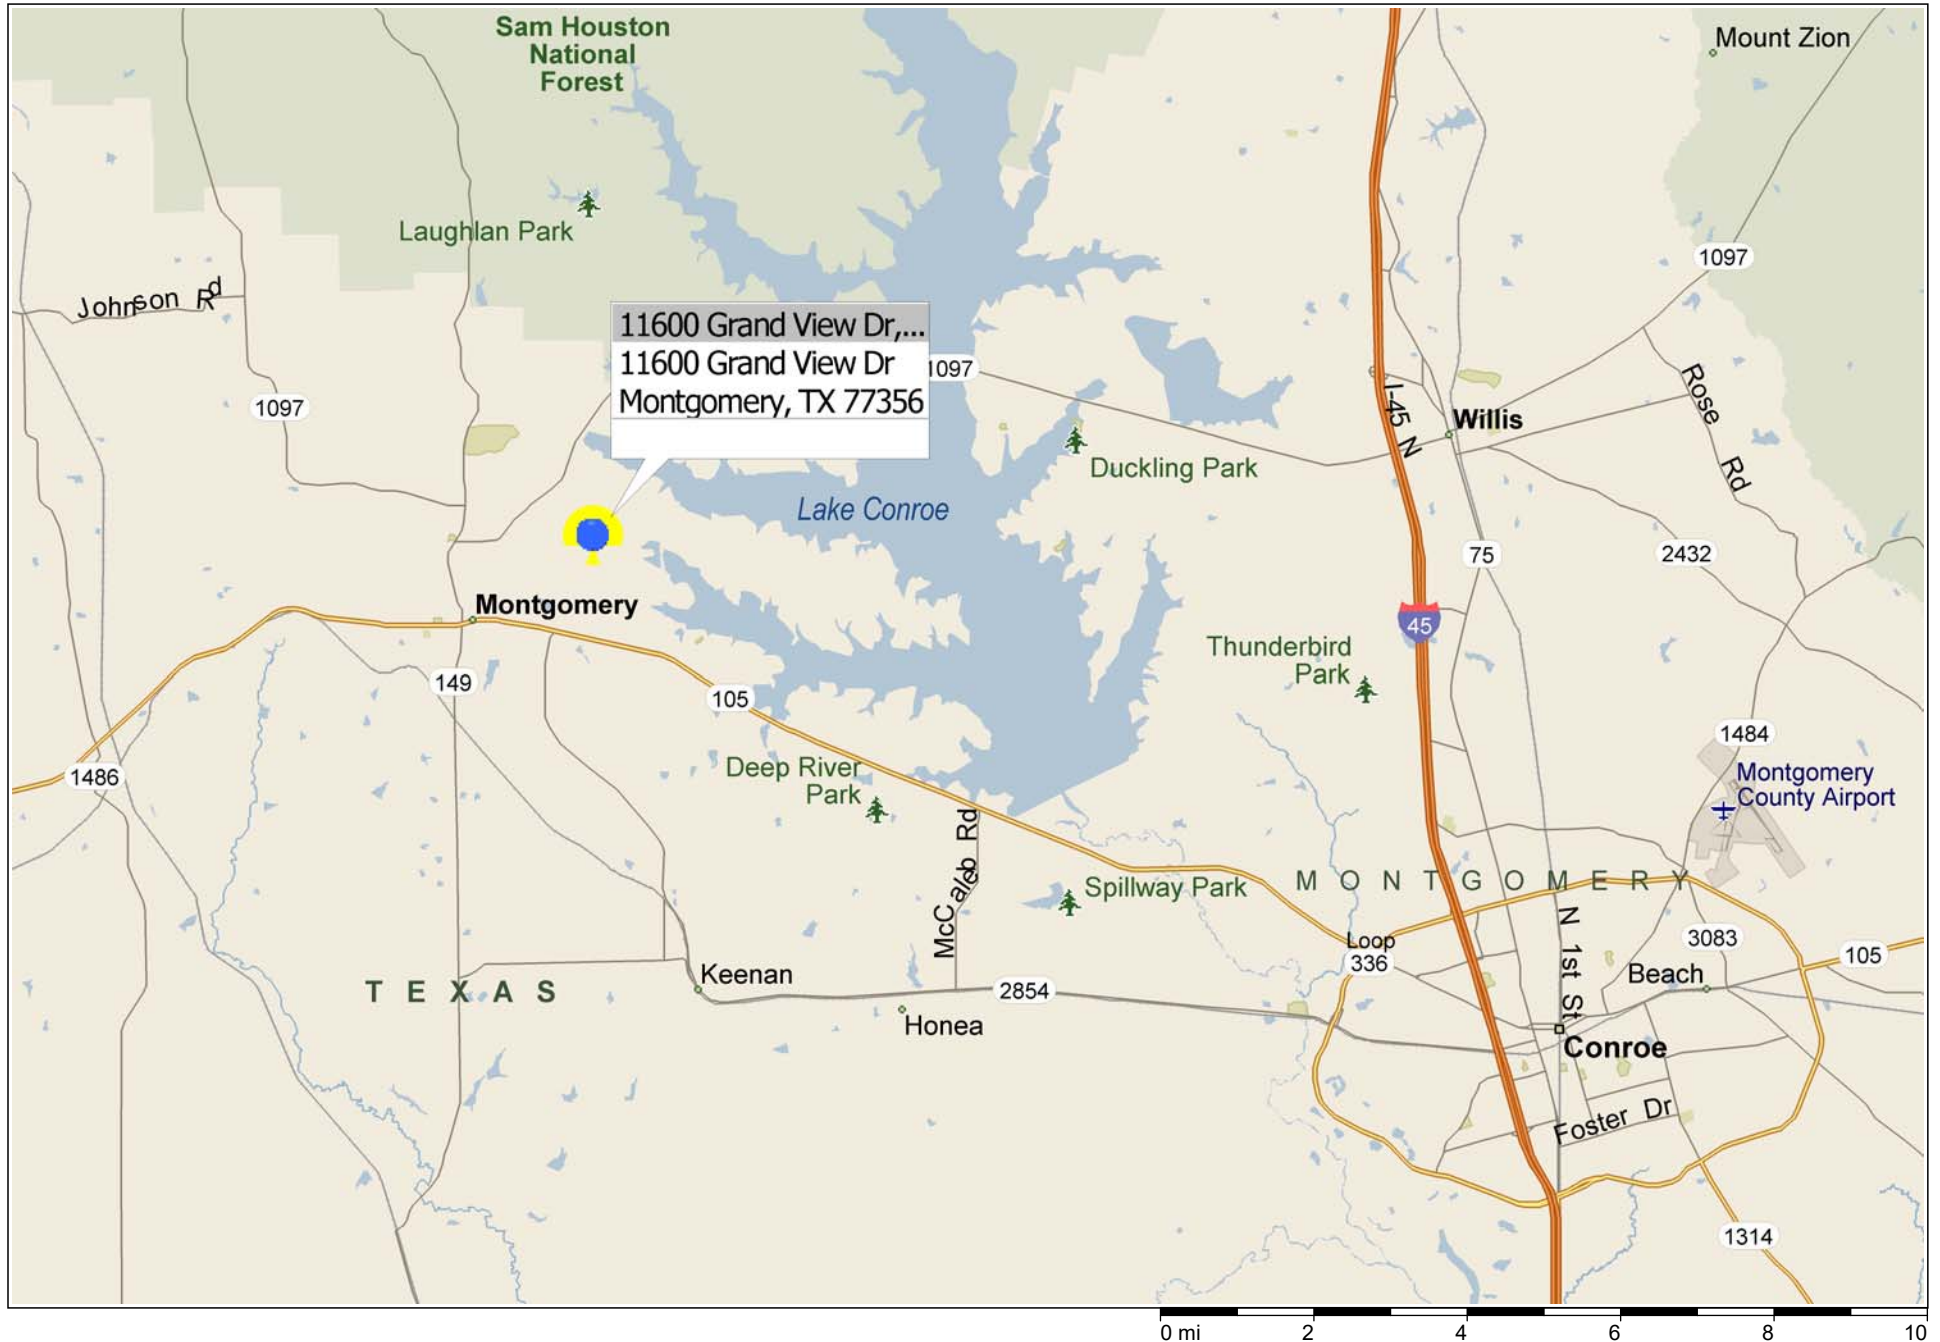

*** WATERFRONT ~ ON CANAL *** 11600 Grand View Dr ~ Montgomery TX

GRAND PINE DR

230 FT

SERENE WATER LR

220 FT

GRAND VIEW DR

GRAND VIEW DR

220 FT

220 FT

220 FT

220 FT

CALM HARBOR CROSSING

GRAND VIEW DR

GRAND VIEW DR