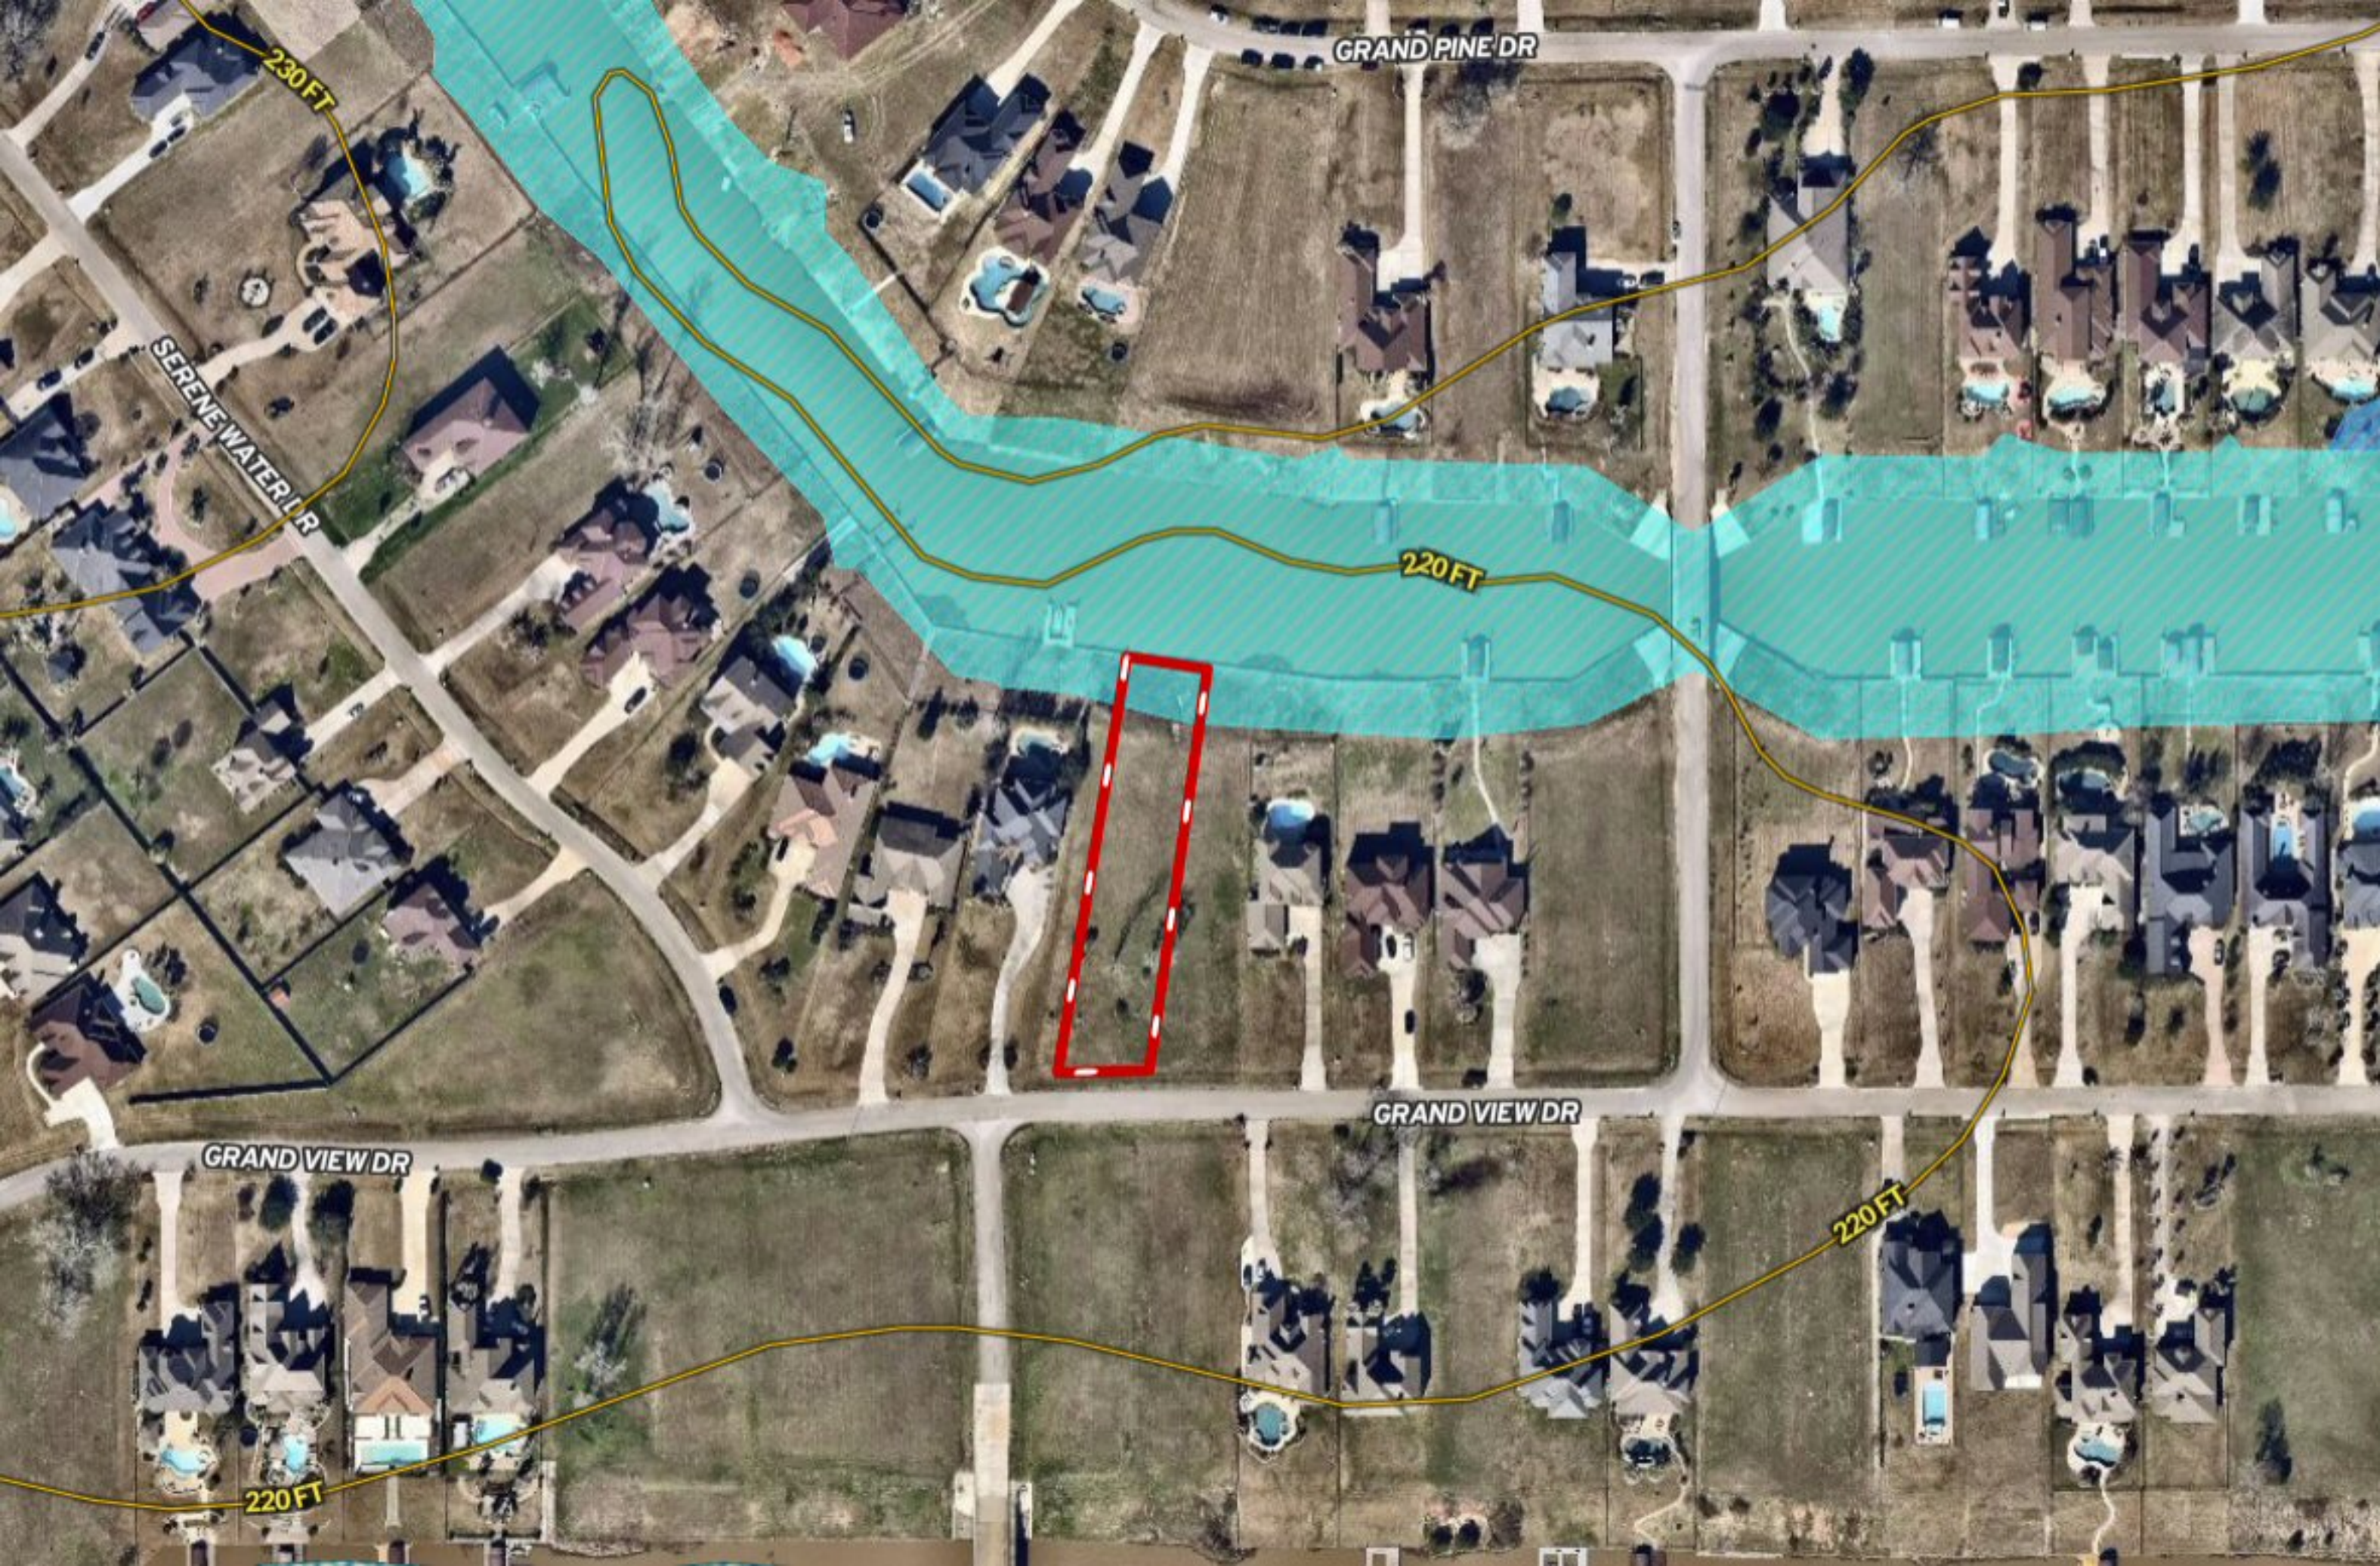

*** WATERFRONT ~ ON CANAL *** 11600 Grand View Dr ~ Montgomery TX

GRAND PINE DR

230 FT

SERENE WATER LR

220 FT

GRAND VIEW DR

GRAND VIEW DR

220 FT

220 FT

220 FT

220 FT

CALM HARBOR CROSSING

GRAND VIEW DR

GRAND VIEW DR