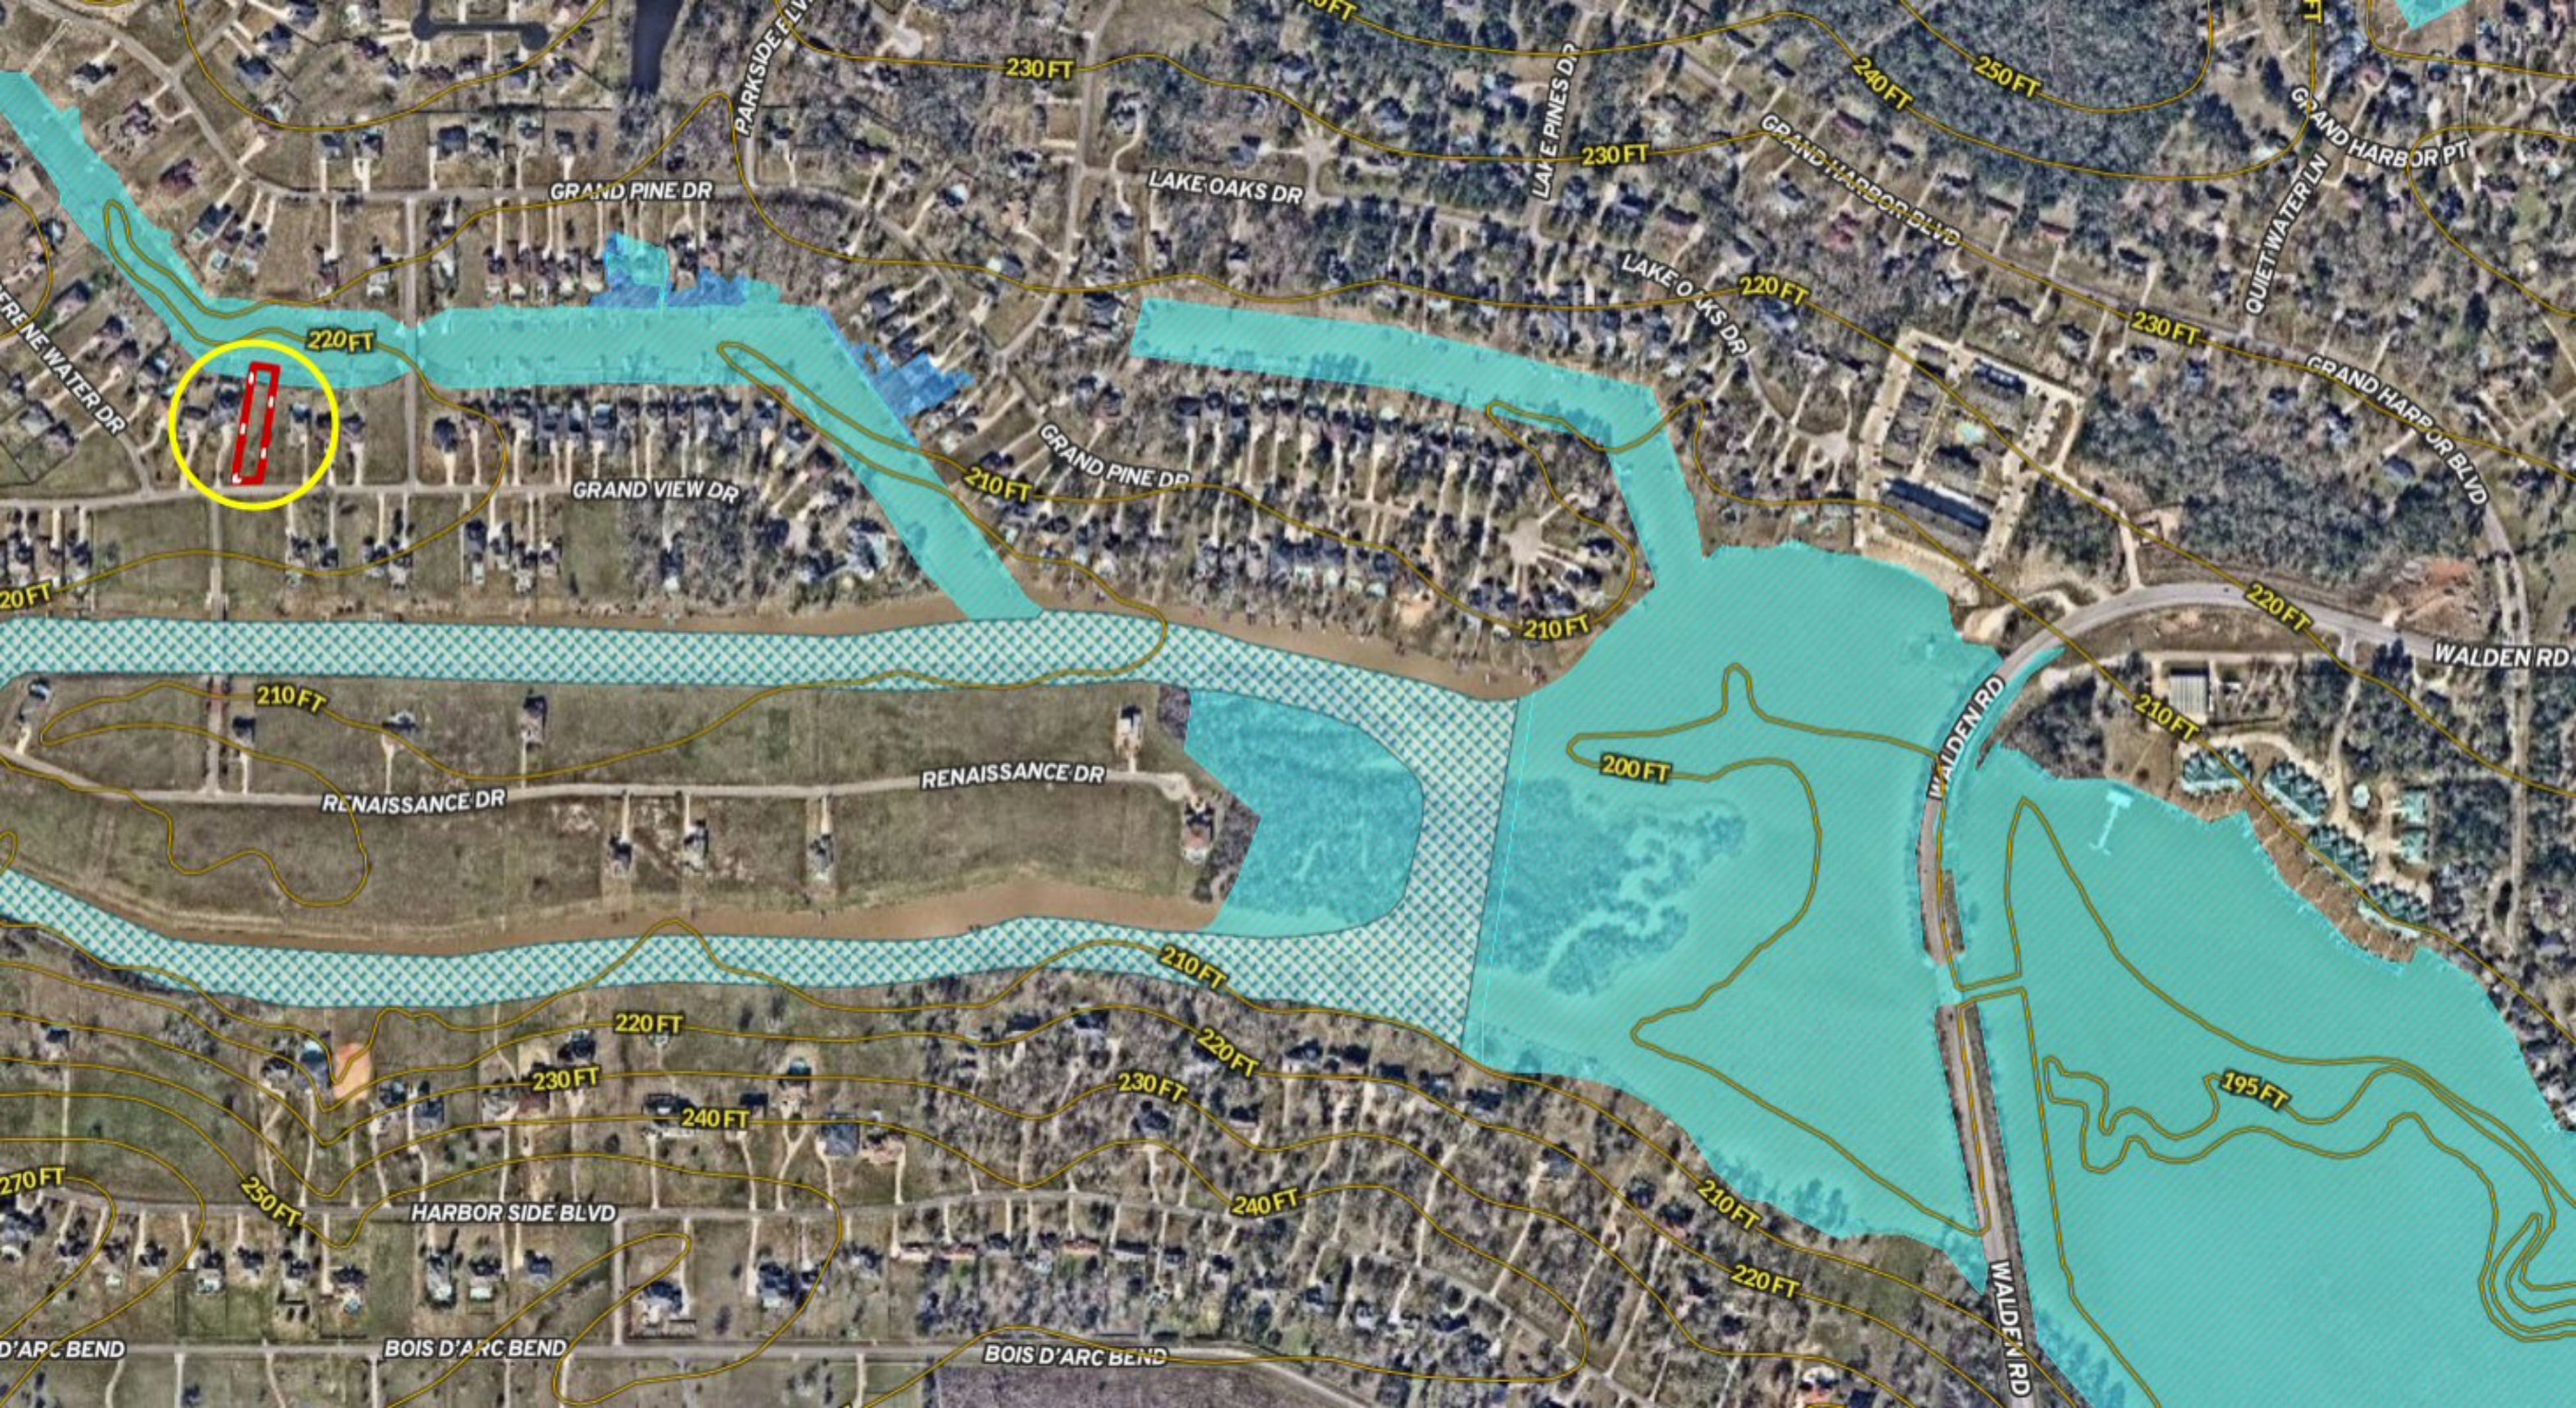

*** WATERFRONT ~ ON CANAL *** 11600 Grand View Dr ~ Montgomery TX

GRAND PINE DR

230 FT

SERENE WATER LR

220 FT

GRAND VIEW DR

GRAND VIEW DR

220 FT

220 FT

220 FT

220 FT

CALM HARBOR CROSSING

GRAND VIEW DR

GRAND VIEW DR