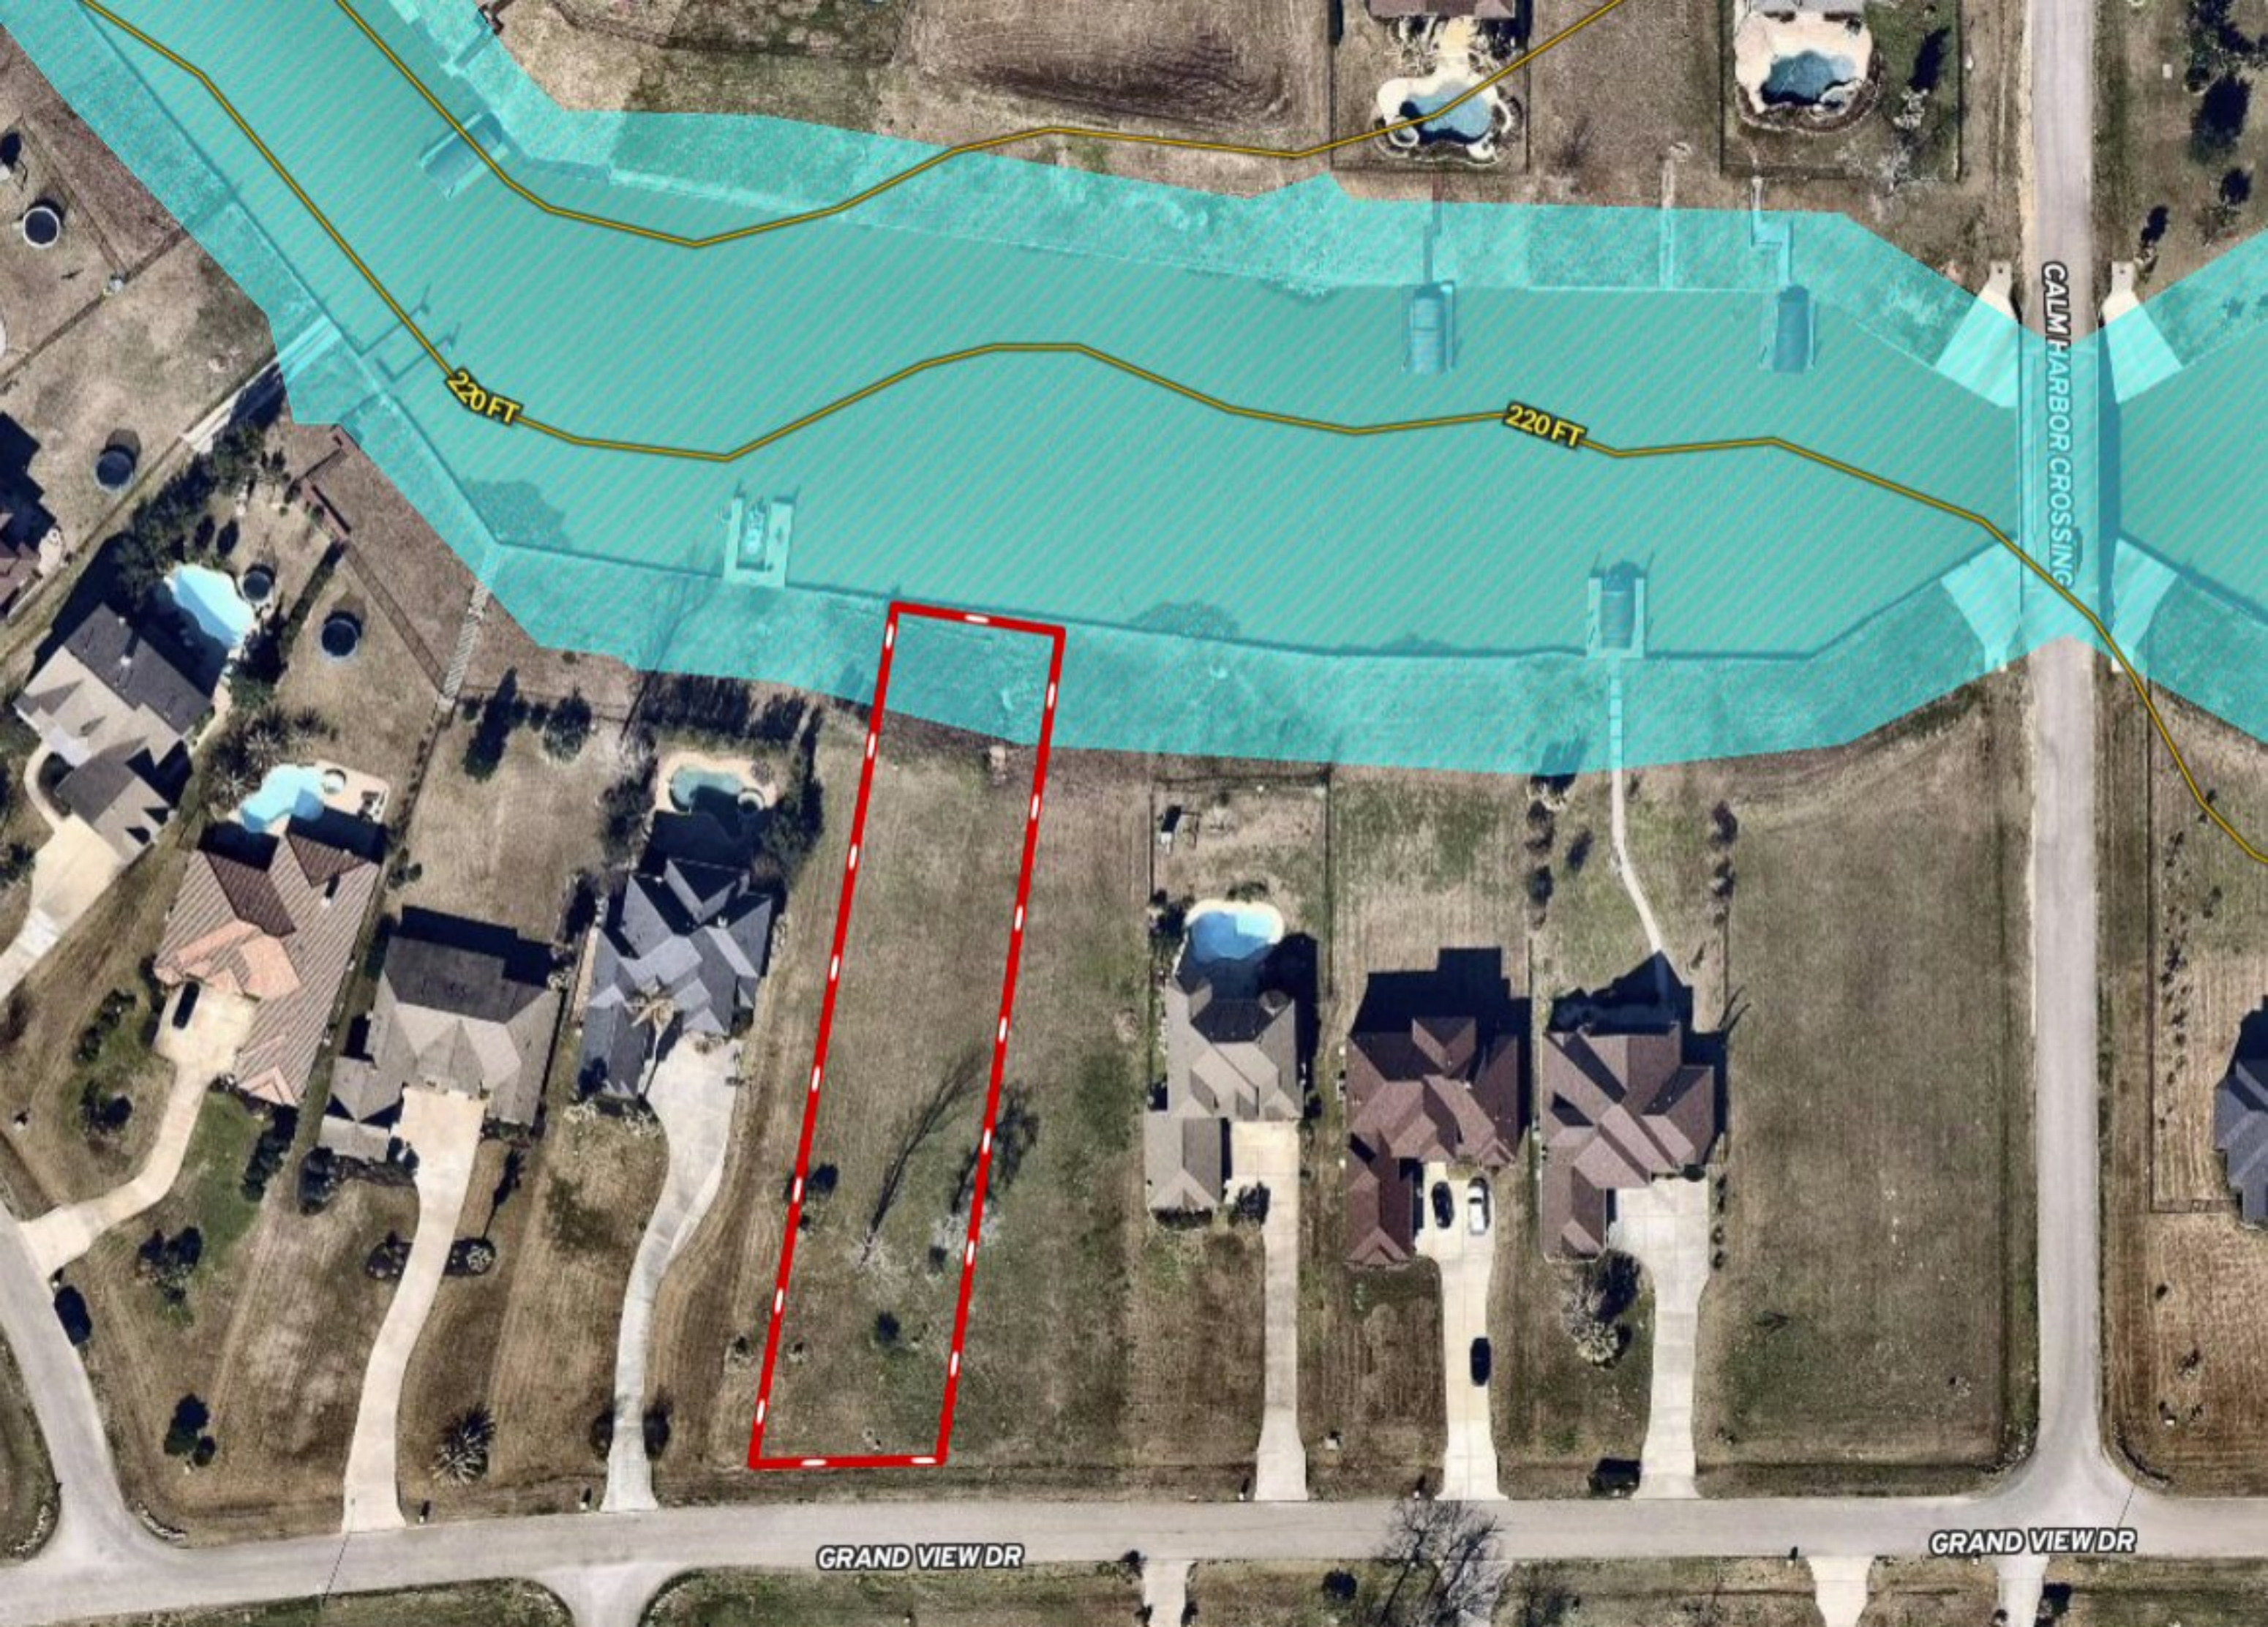

*** WATERFRONT ~ ON CANAL *** 11600 Grand View Dr ~ Montgomery TX

GRAND PINE DR

230 FT

SERENE WATER LR

220 FT

GRAND VIEW DR

GRAND VIEW DR

220 FT

220 FT

220 FT

220 FT

CALM HARBOR CROSSING

GRAND VIEW DR

GRAND VIEW DR