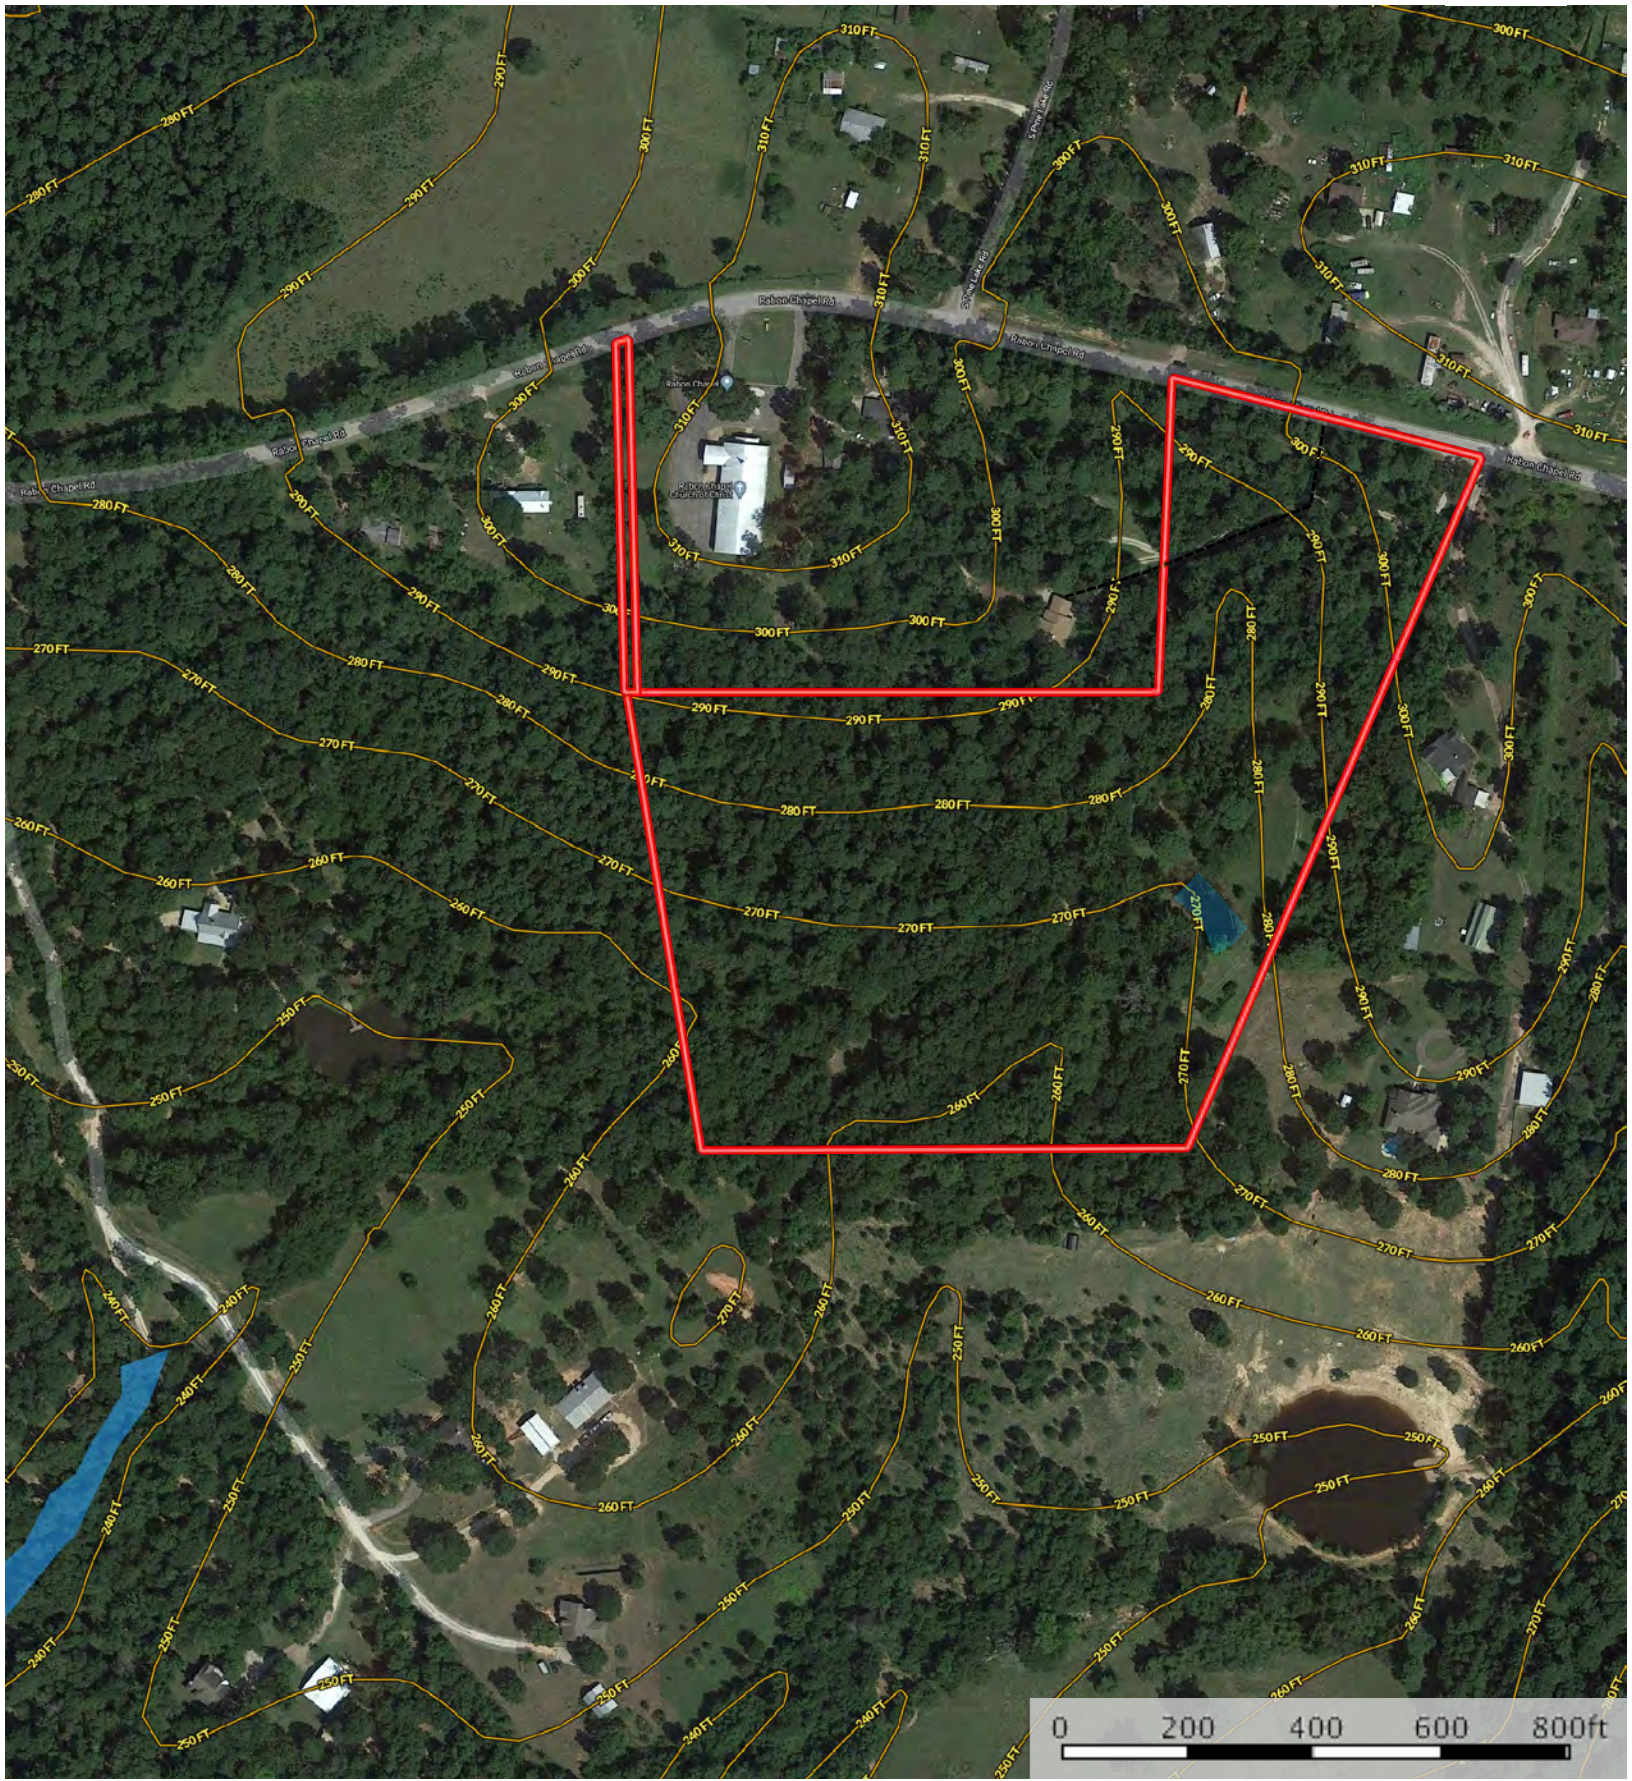

15+/- Acres Rabon Chapel

Montgomery County, Texas, 15 AC +/-

- Transmission Line
- ▭ 15 AC +/- Rabon
- ▭ Pond / Tank
- ▭ 100 Year Floodplain
- ▭ 500 Year Floodplain
- ▭ Floodway
- ▭ Special
- ▭ Unmapped/ Not