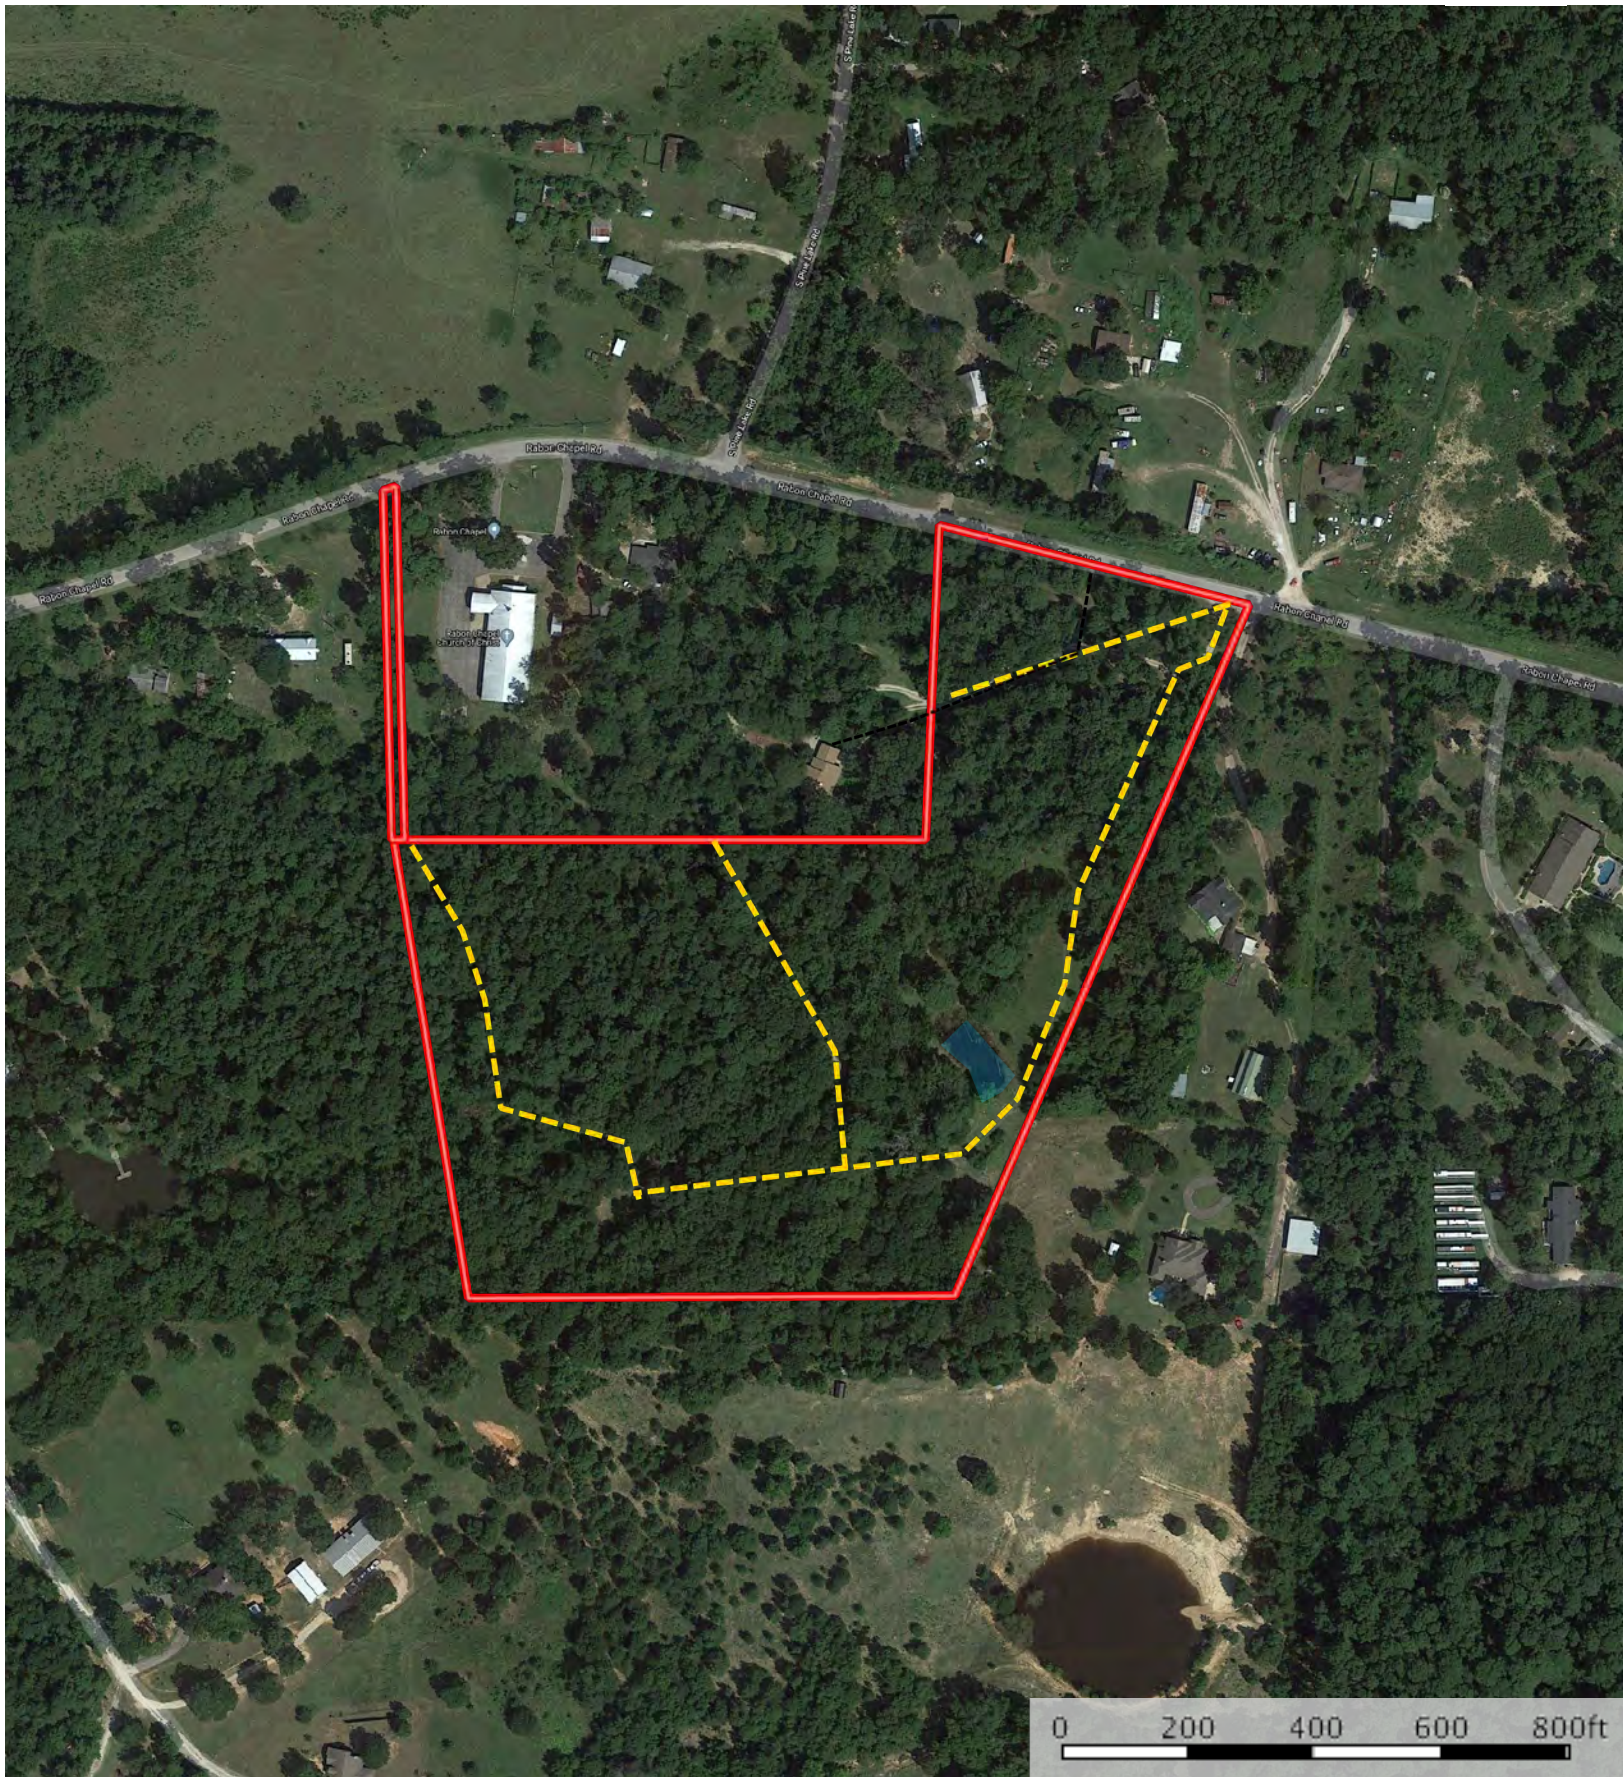

15+/- Acres Rabon Chapel

Montgomery County, Texas, 15 AC +/-

- Transmission Line
- - - - Road / Trail
- ▭ 15 AC +/- Rabon
- ▭ Pond / Tank
- ▭ 100 Year Floodplain
- ▭ 500 Year Floodplain
- ▭ Floodway
- ▭ Special
- ▭ Unmapped/ Not