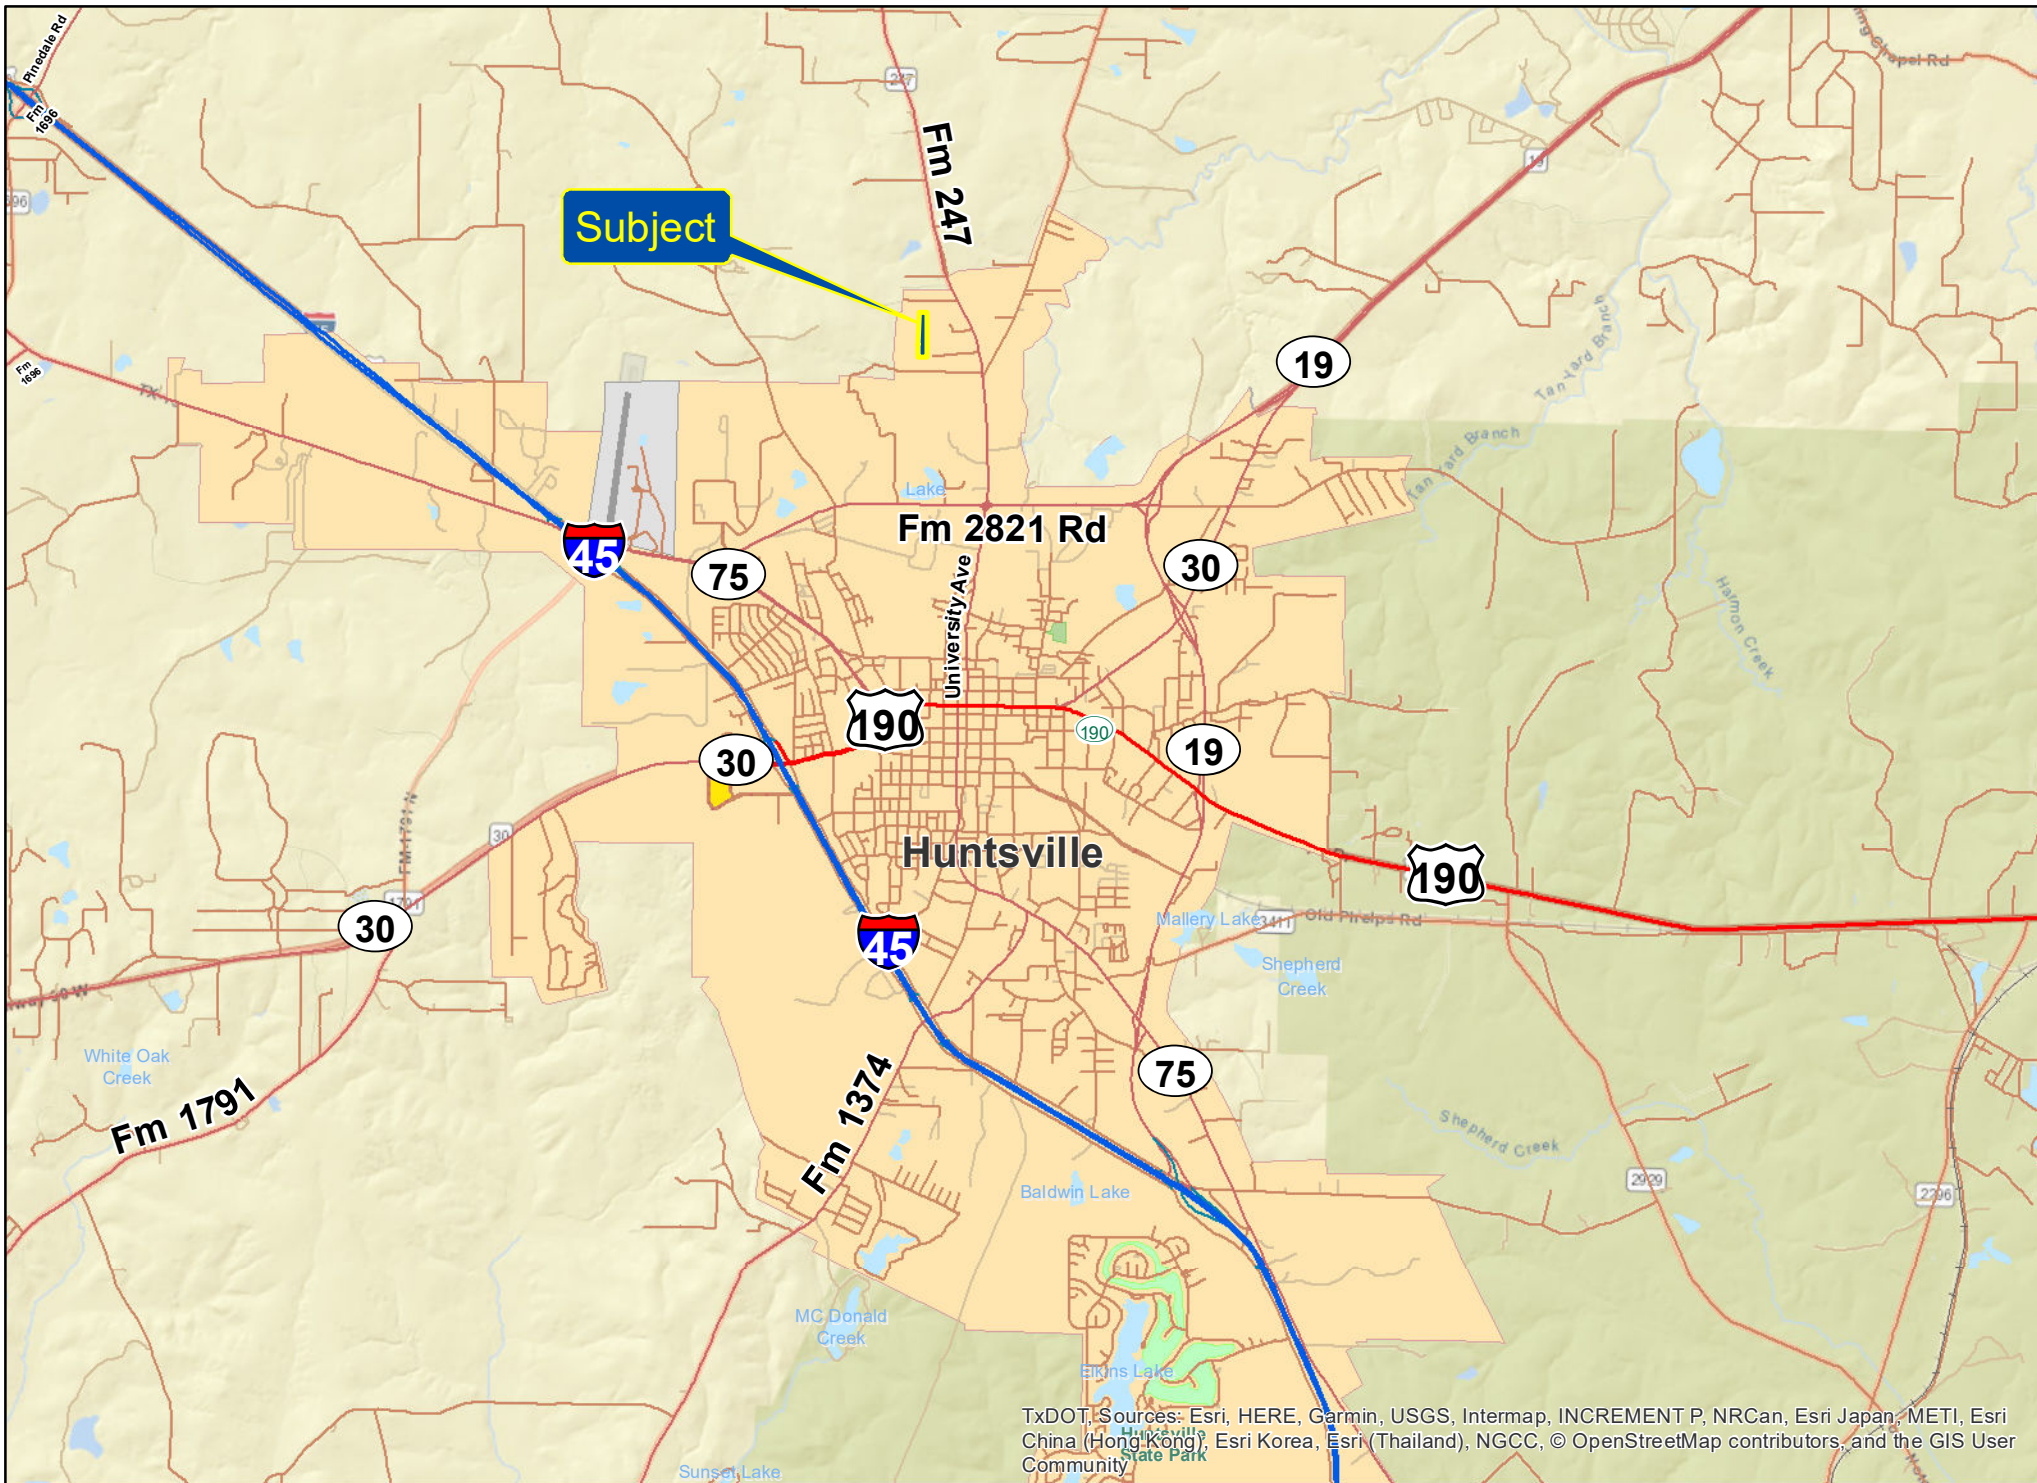

TxDOT, Sources: Esri, HERE, Garmin, USGS, Intermap, INCREMENT P, NRCan, Esri Japan, METI, Esri China (Hong Kong), Esri Korea, Esri (Thailand), NGCC, © OpenStreetMap contributors, and the GIS User Community

114 Price Lane | 9± Acres | Walker Co., TX

For illustration purposes only.

TxDOT, Sources: Esri, HERE, Garmin, USGS, Intermap, INCREMENT P, NRCan, Esri Japan, METI, Esri China (Hong Kong), Esri Korea, Esri (Thailand), NGCC, © OpenStreetMap contributors, and the GIS User Community

114 Price Lane | 9± Acres | Walker Co., TX

For illustration purposes only.

Subject

114 Price Lane | 9± Acres | Walker Co., TX

For illustration purposes only.