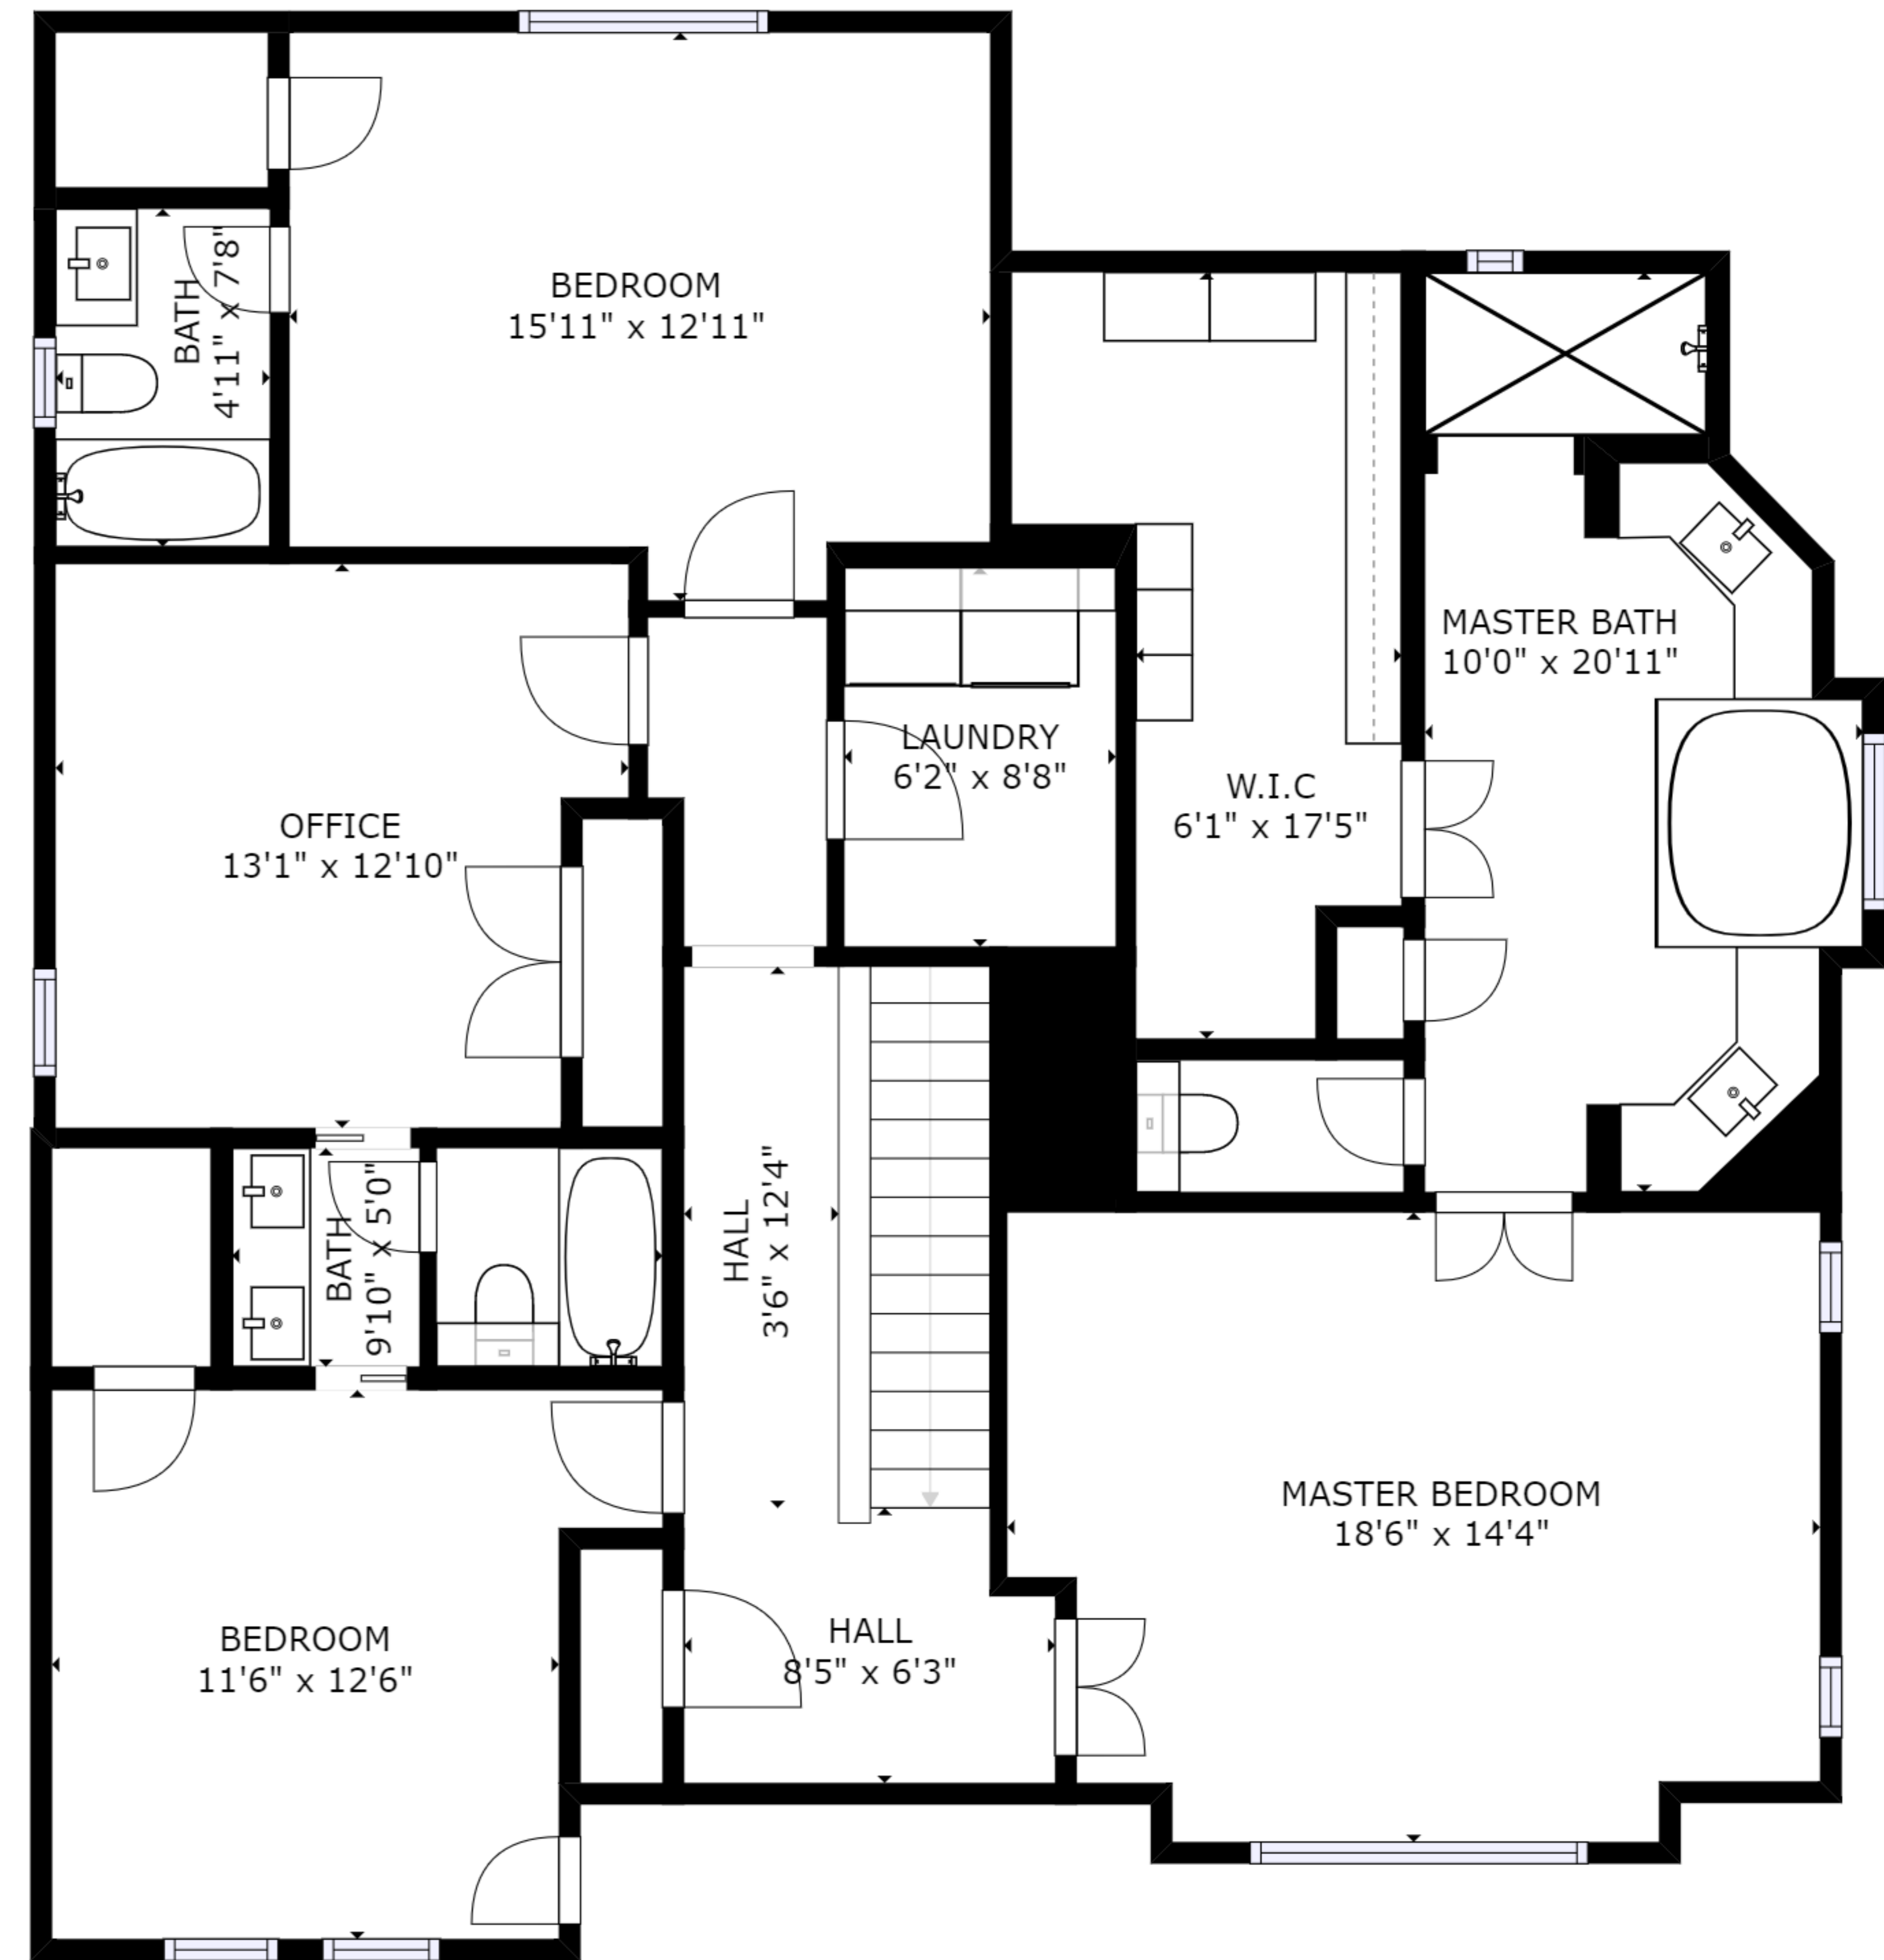

FLOOR 1

FLOOR 2

GROSS INTERNAL AREA
 FLOOR 1: 1175 sq ft, FLOOR 2: 1545 sq ft
 TOTAL: 2720 sq ft
 SIZES AND DIMENSIONS ARE APPROXIMATE, ACTUAL MAY VARY.