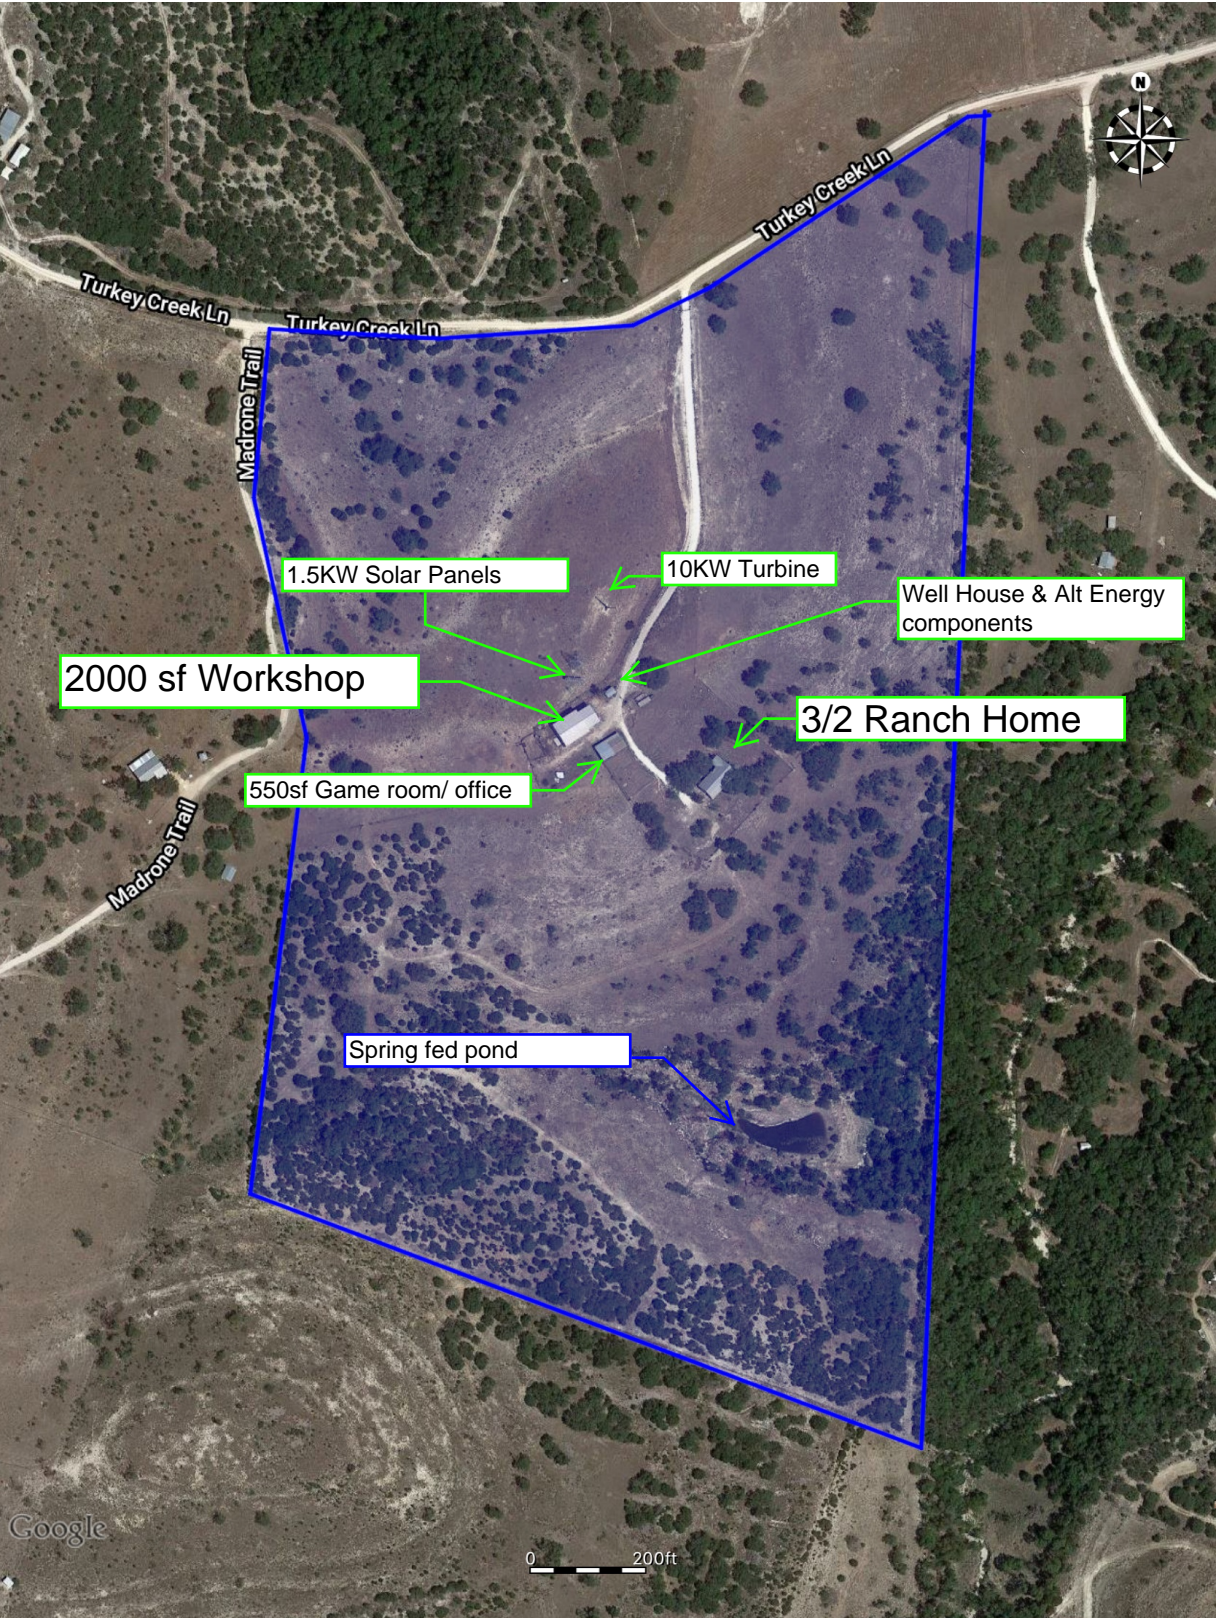

# 741 Turkey Creek Ln Prime Hill Country Acreage

1.5KW Solar Panels

10KW Turbine

Well House & Alt Energy components

2000 sf Workshop

3/2 Ranch Home

550sf Game room/ office

Spring fed pond

0 200ft

Google