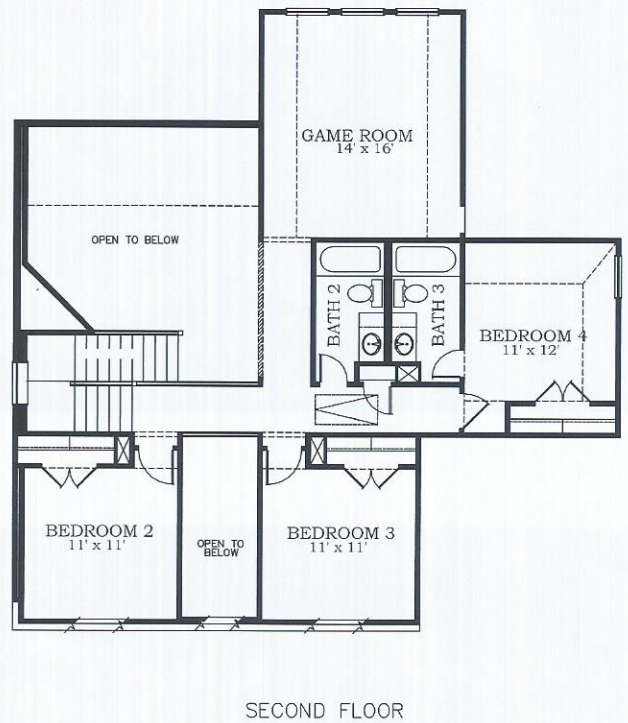

Juniper Ridge

4 Bedrooms | 3 Baths

2,934 Sq. Ft. Total

VISTA COLLECTION
PLAN #4944

LENNAR.COM

Quality homes since 1954

Plans and elevations are artist's renderings and may contain options, which are not standard on all models. Lennar reserves the right to make changes to these floor plans, specifications, dimensions and elevations without prior notice. Stated dimensions and square footage are approximate and should not be used as representation of the home's precise or actual size. Any statement, verbal or written, regarding "under air" or "finished area" or any other description or modifier of the square footage size of any home is a shorthand description of the manner in which the square footage was estimated and should not be construed to indicate certainty. Copyright © 2011 Lennar Corporation. Lennar and the Lennar logo are registered service marks of Lennar Corporation and/or its subsidiaries. 12/12