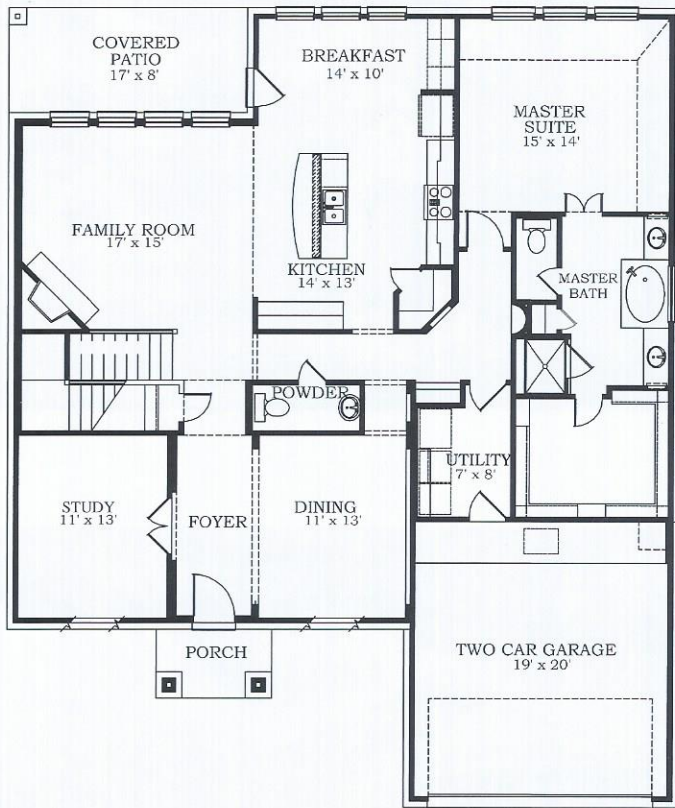

Juniper Ridge

4 Bedrooms | 3 Baths

2,934 Sq. Ft. Total

VISTA COLLECTION
PLAN #4944

LENNAR.COM

Quality homes since 1954

Plans and elevations are artist's renderings and may contain options, which are not standard on all models. Lennar reserves the right to make changes to these floor plans, specifications, dimensions and elevations without prior notice. Stated dimensions and square footage are approximate and should not be used as representation of the home's precise or actual size. Any statement, verbal or written, regarding "under air" or "finished area" or any other description or modifier of the square footage size of any home is a shorthand description of the manner in which the square footage was estimated and should not be construed to indicate certainty. Copyright © 2011 Lennar Corporation. Lennar and the Lennar logo are registered service marks of Lennar Corporation and/or its subsidiaries. 12/12