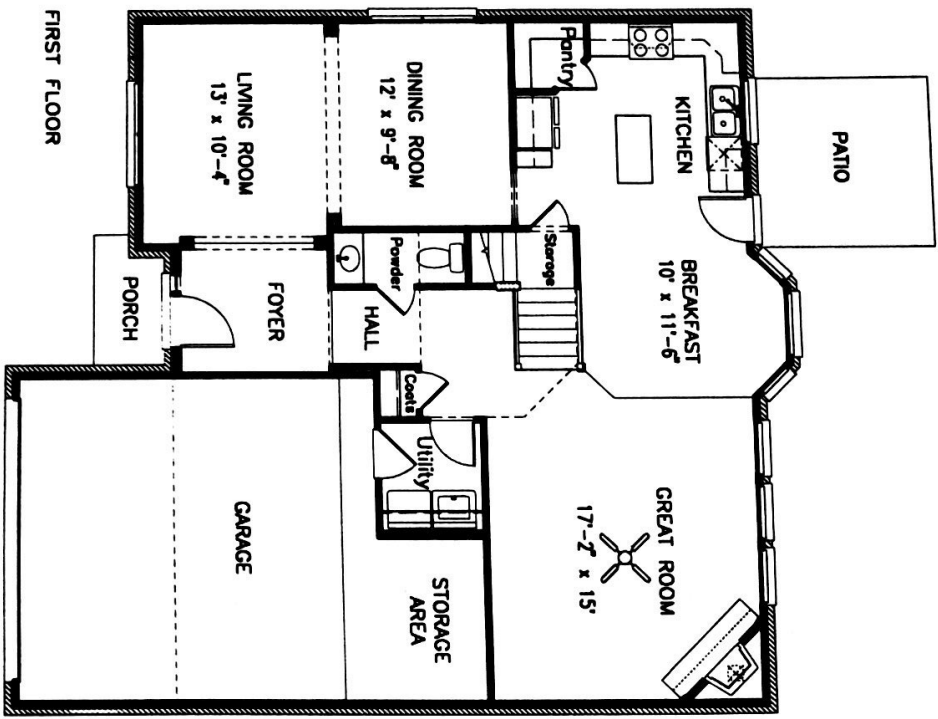

# Prescott

This home offers approximately 2,444 square feet of living area.

In our program of continual improvement, Pulte Home Corporation reserves the right to revise specifications and dimensions without notice. Plan may be reversed. Window location, roof line, porches, and square footage may vary by elevation.