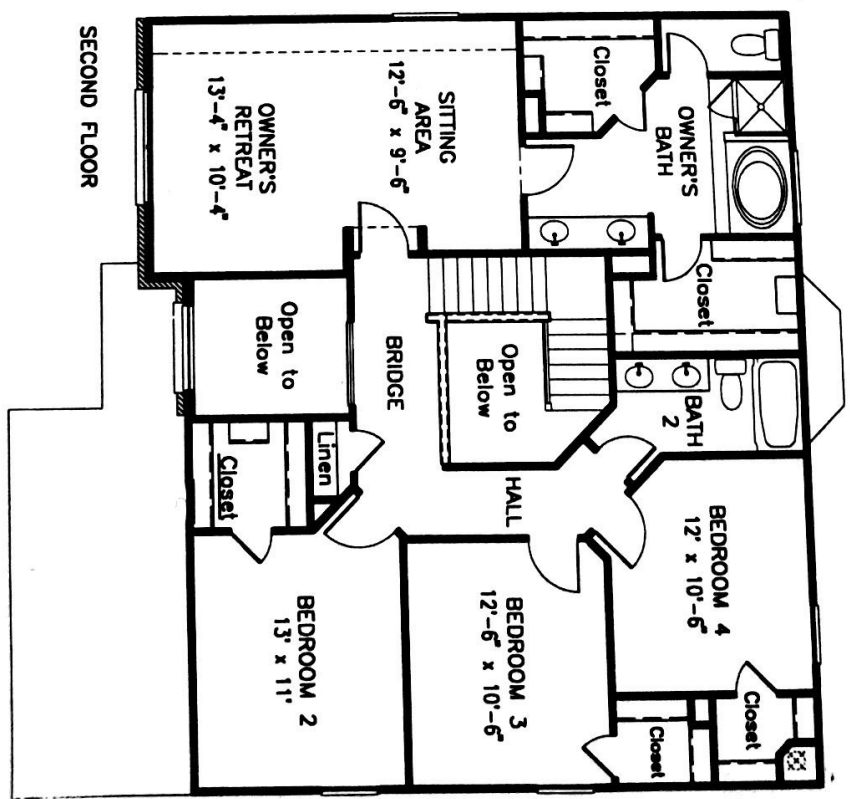

# Prescott

This home offers approximately 2,444 square feet of living area.

In our program of continual improvement, Pulte Home Corporation reserves the right to revise specifications and dimensions without notice. Plan may be reversed. Window location, roof line, porches, and square footage may vary by elevation.