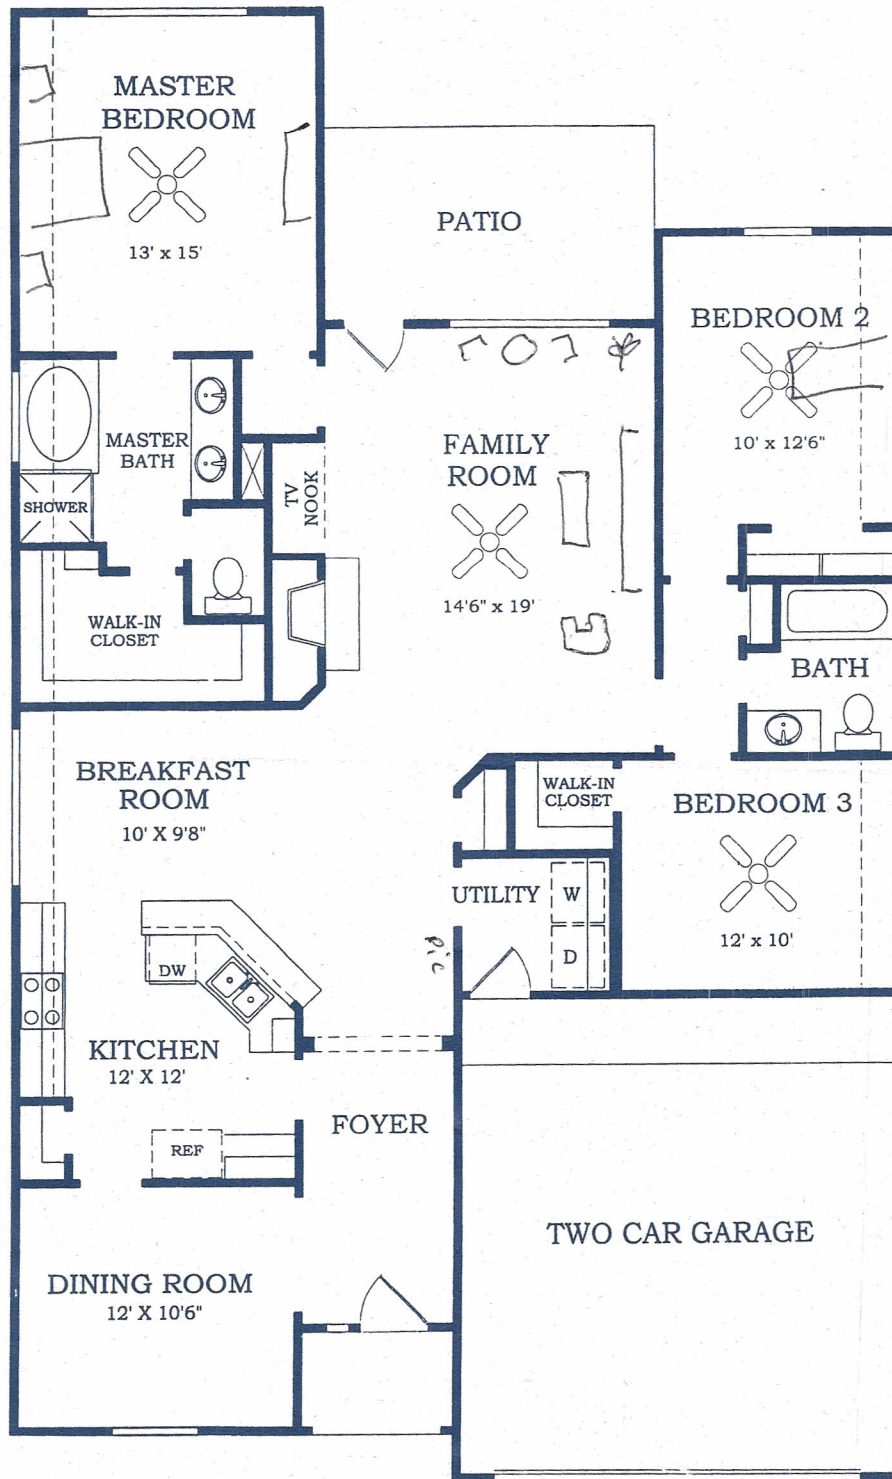

# The Raleigh

MODEL #6450

3 BEDROOMS, 2 BATHS, 2 CAR ATTACHED GARAGE, FORMAL DINING,  
 SPACIOUS FAMILY ROOM WITH FIREPLACE, ISLAND KITCHEN.  
 APPROXIMATELY 1851 SQ.FT.

13 x 15

12 x 10

In our continuing efforts to improve our product, Lennar Homes reserves the right to revise specifications and dimensions without notice. All dimensions are approximate. Layout may be revised. Landscaping shown is for conceptual purposes only.