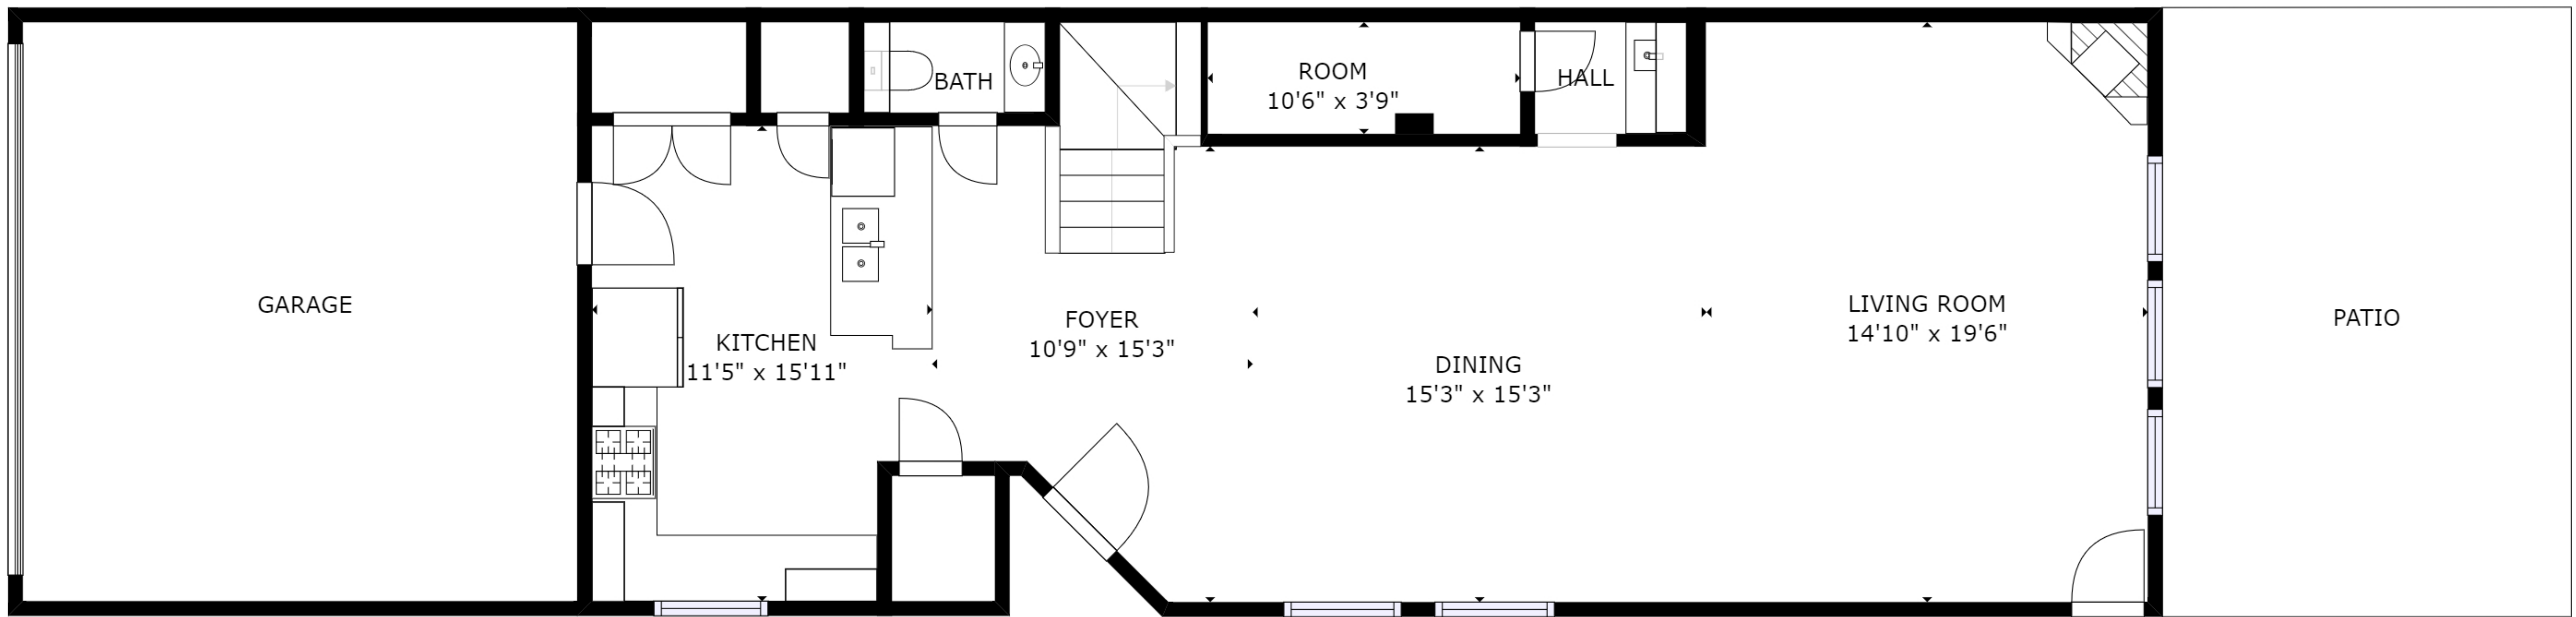

FLOOR 2

FLOOR 1

4106 Purdue Street

**Presented By
Lauren Teare**

GROSS INTERNAL AREA
 FLOOR 1: 1000 sq ft, FLOOR 2: 1421 sq ft
 TOTAL: 2421 sq ft
 SIZES AND DIMENSIONS ARE APPROXIMATE, ACTUAL MAY VARY.