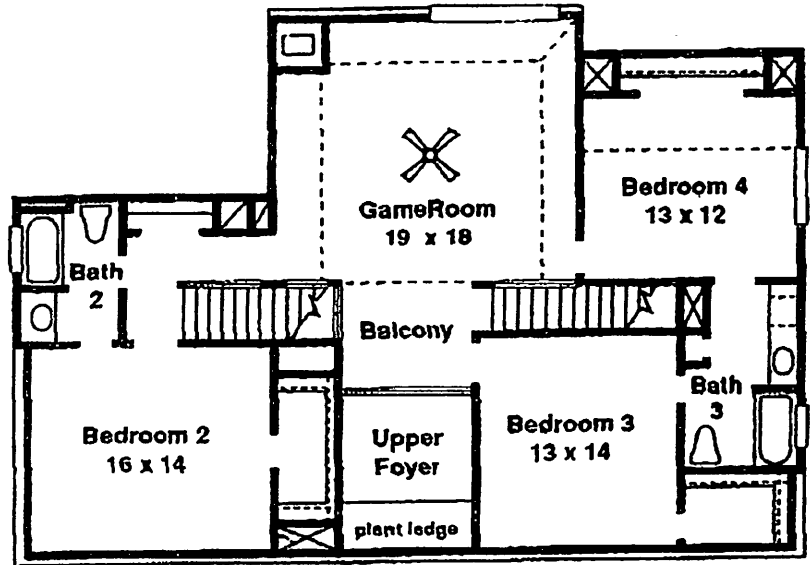

The Bradford II

- Dramatic two story entry with plant ledge over door
- Spacious family room with cozy fireplace
- Vaulted ceiling in master suite with arched window
- Executive bath with oversized tub and walk-in closets

- Living room has option for study
- Two staircases for added convenience to upper level

4 bedroom / 3 1/2 baths / formal living / formal dining / family room / gameroom / detached garage