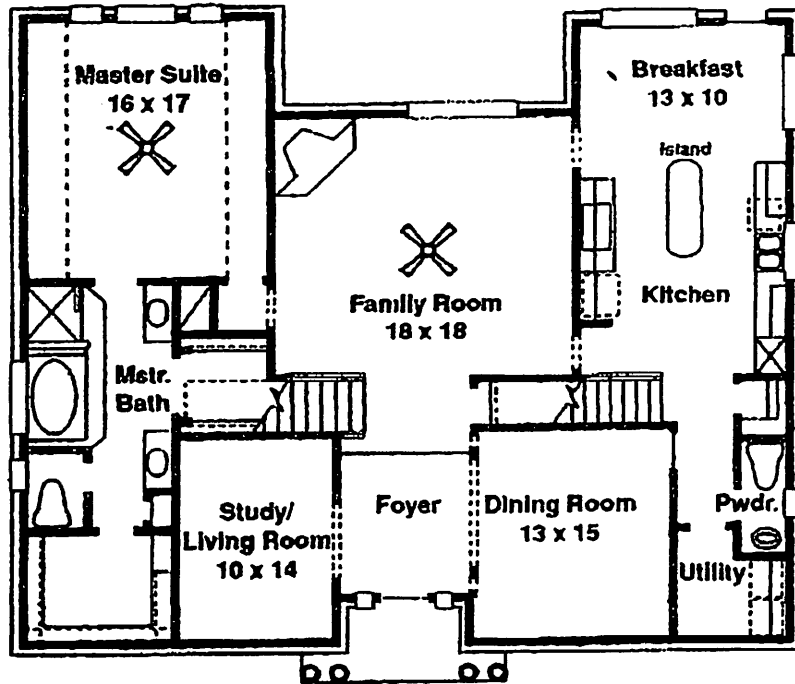

The Bradford II

- Dramatic two story entry with plant ledge over door
- Spacious family room with cozy fireplace
- Vaulted ceiling in master suite with arched window
- Executive bath with oversized tub and walk-in closets

- Living room has option for study
- Two staircases for added convenience to upper level

4 bedroom / 3 1/2 baths / formal living / formal dining / family room / gameroom / detached garage