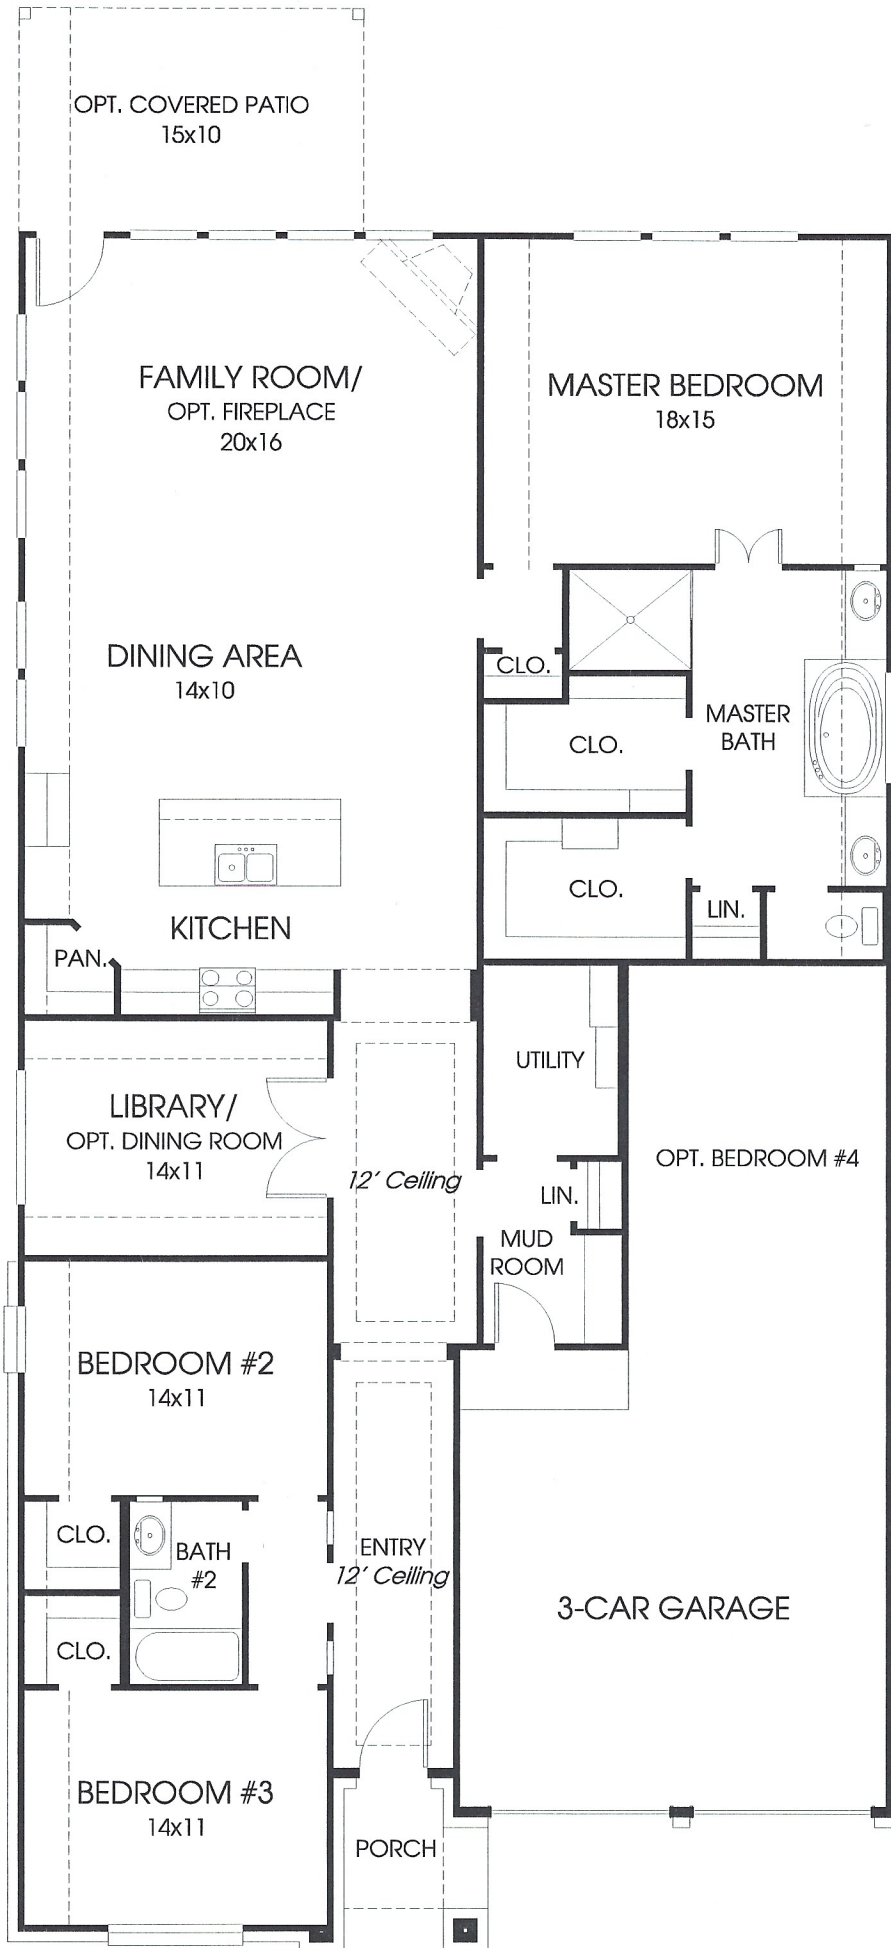

DESIGNS

Design 2251W

This home contains approximately 2,251 square feet.*

*See Page 2 for Details and Disclaimers.
© Perry Homes, LLC 2016

01/21/2016
(50' CL)